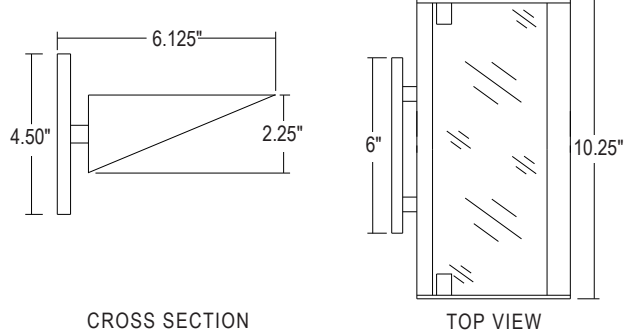

PROJECT

TYPE

- Formed Steel Housing
- Rectangular Backplate standard
- Specular Reflector
- 100 Watt or 150Watt BA15D base Halogen Lamping
  (requires 2) (order separately or by others)
- Clear Tempered Protective Lens standard
- Rich Powder Coat Finish
- Recommended Mounting Box: 4" Octagonal
- UL and CUL Listed Damp Location