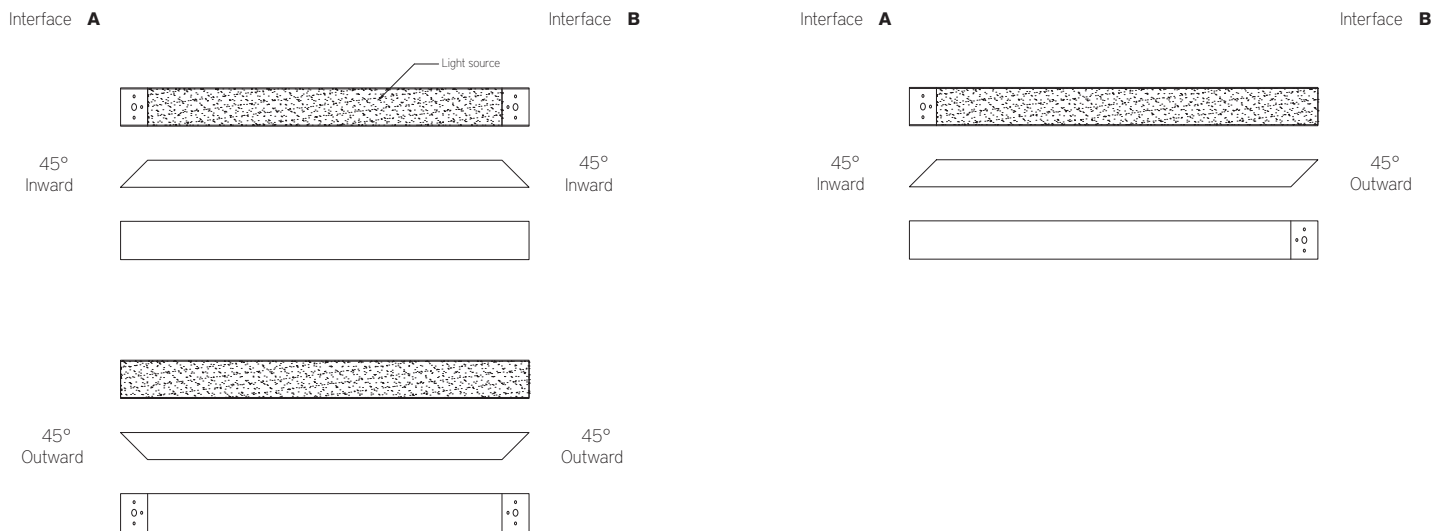

SPECIFICATIONS

Fixture constructed of an extruded aluminum housing, flat, frosted acrylic lens and heavy gauge, steel mounting brackets
 Fixtures project into interior space from wall or ceiling surfaces
 Up to three fixtures of any length can be joined in a run
 Fixture ends mount to accessory flush-mount wall plates, Fractalz Recessed or Fractalz Suspended fixtures
 Flush-mount wall plates mate to 4" square or octagonal junction boxes (supplied by others)
 Available in nominal 21"-51" lengths
 Fixtures wired with 10' low voltage leads
 Included standard remote 120-277V driver offered with 0-10V dimming or non-dim
 Standard outputs are 665 or 1000 lumens per foot
 LEDs available in 2700K, 3000K, 3500K, and 4000K, within a 3 step MacAdam ellipse, all with 90+ CRI typical
 Life: 50,000 hours L₇₀
 Limited five year warranty
 UL and C-UL listed for dry and damp locations

SECTION

PERFORMANCE

NOMINAL LENGTH	OUTPUT	LUMENS/ft.	WATTS/ft.	LUMINAIRE LUMENS	EFFICACY (LPW)
4'	R: regular	665	7.4	2653	90
	H: high	1000	11.1	3990	90

*Note: All data reflects fixtures with 3500K LEDs

[GET A QUOTE >](#)

INTERFACE CONFIGURATIONS

Interface Key

45I: 45° Inward – Fixture end mates to a Fractalz BFZ100-R recessed fixture, wall/ceiling junction box or mounting plate at a 45° angle

45O: 45° Outward – Fixture end mates to a Fractalz BFZ100-R recessed fixture, wall/ceiling junction box or mounting plate at a 45° angle