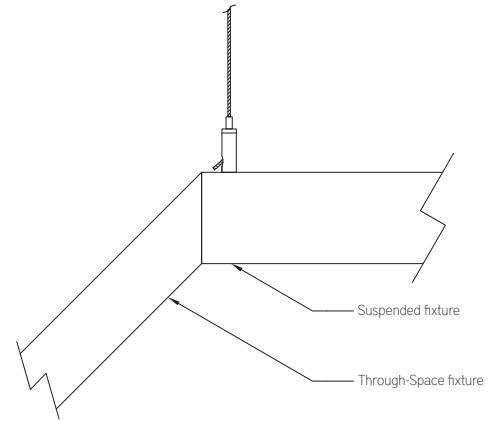

Mounting to BFZ100-S suspended fixture