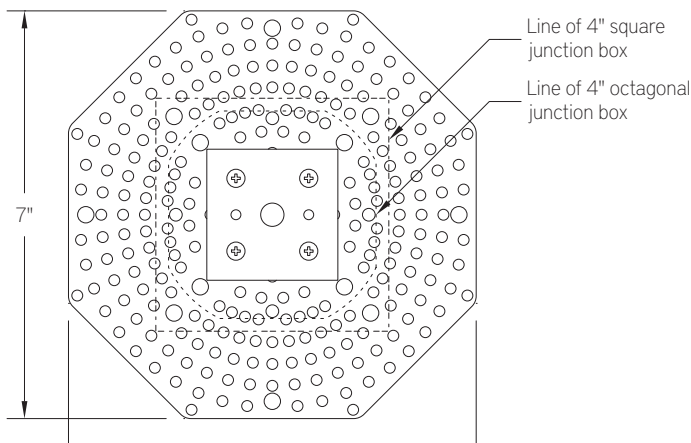

ORDERING CODE

DESCRIPTION

SPECIFICATIONS

BFZ100-MP45

Wall or hard ceiling mounting plate for 45° interface

- Use when a run of Through-Space fixtures originates or terminates at wall or hard ceiling at a 45° angle
- 7" x 7" perforated plaster frame and mounting interface constructed from heavy gauge steel
- When used for feeding power, plaster frame mounts to 4" square or octagonal junction boxes (by others)
- For terminating runs, plaster frame mounts directly to wall or ceiling framing

LENGTH DIMENSIONS

FIXTURE ORDERING CODE	LENGTH A	LENGTH B	LENGTH C
21	21"	17-13/16"	22-19/32"
27	27"	23-13/16"	28-19/32"
33	33"	29-13/16"	34-19/32"
39	39"	35-13/16"	40-19/32"
45	45"	41-13/16"	46-19/32"
51	51"	47-13/16"	52-19/32"

LAYOUT EXAMPLES

Up to three Fractalz Through-Space fixtures of any length can be joined in four orientations. Below are a few of the many combinations of fixtures possible.

Single Fixture

Two Fixtures

Three Fixtures