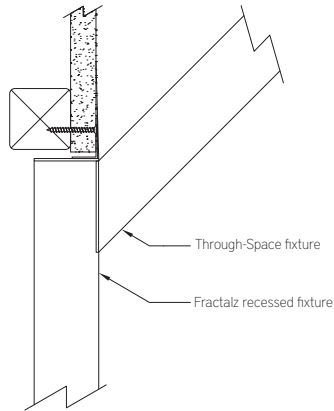

BFZ100-T | FRACTALZ™ GENERAL INFORMATION

Fractalz – 2-1/4" wide recessed flush mount LED luminaire

MOUNTING

Note: BFZ100-R recessed fixtures and junction boxes must be securely mounted to wall or ceiling framing to support cantilevered Through-Space fixtures

Mounting to BFZ100-R recessed fixture