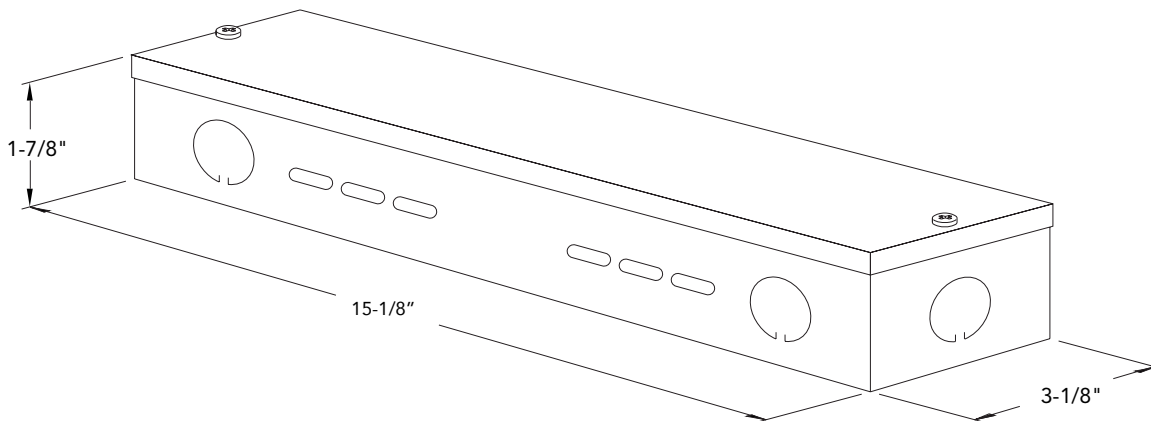

DRIVER

NOTE: Customer must provide the desired layout of up to three Through-Space fixtures in order for the factory to supply properly matched drivers.

Fractalz Through-Space fixtures are provided with a remote constant voltage driver and surface mount enclosure.