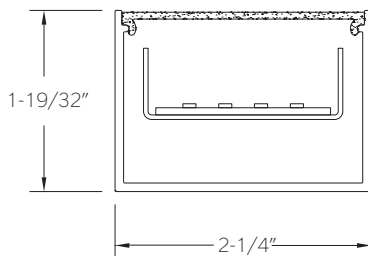

BFZ100-T | FRACTALZ™ GENERAL INFORMATION

Fractalz – 2-1/4" wide projecting linear LED luminaire

Project: _____ Type: _____

FEATURES

The BFZ100-T is part of the dynamic Fractalz series linear LED luminaires. The Through-Space fixture projects from walls, ceilings, the BFZ100-R Recessed and BFZ100-S Suspended fixture, spanning interior volumes with striking directional changes along the way.

SPECIFICATIONS

Fixture constructed of an extruded aluminum housing, flat, frosted acrylic lens and heavy gauge, steel mounting brackets
 Fixtures project into interior space from wall or ceiling surfaces
 Up to three fixtures of any length can be joined in a run
 Fixture ends mount to accessory flush-mount wall plates, Fractalz Recessed or Fractalz Suspended fixtures
 Flush-mount wall plates mate to 4" square or octagonal junction boxes (supplied by others)
 Available in nominal 21"-51" lengths
 Fixtures wired with 10' low voltage leads
 Included standard remote 120-277V driver offered with 0-10V dimming or non-dim
 Standard outputs are 665 or 1000 lumens per foot
 LEDs available in 2700K, 3000K, 3500K, and 4000K, within a 3 step MacAdam ellipse, all with 90+ CRI typical
 Life: 50,000 hours L₇₀
 Limited five year warranty
 UL and C-UL listed for dry and damp locations

SECTION

PERFORMANCE

NOMINAL LENGTH	OUTPUT	LUMENS/ft.	WATTS/ft.	LUMINAIRE LUMENS	EFFICACY (LPW)
4'	R: regular	665	7.4	2653	90
	H: high	1000	11.1	3990	90

*Note: All data reflects fixtures with 3500K LEDs

[GET A QUOTE >](#)

LENGTH DIMENSIONS

FIXTURE ORDERING CODE	LENGTH A	LENGTH B	LENGTH C
21	21"	17-13/16"	22-19/32"
27	27"	23-13/16"	28-19/32"
33	33"	29-13/16"	34-19/32"
39	39"	35-13/16"	40-19/32"
45	45"	41-13/16"	46-19/32"
51	51"	47-13/16"	52-19/32"