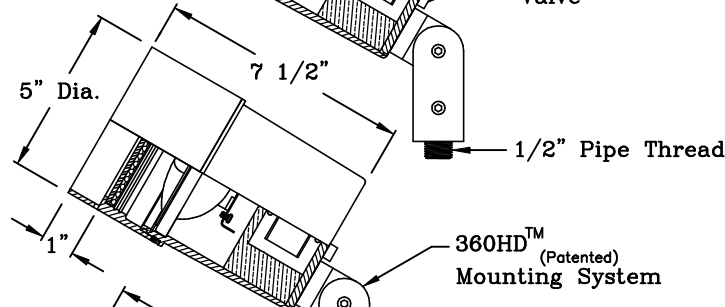

STYLE A

STYLE B

STYLE C

Fixture Has Integral Transformer. Use With 120V Supply Only. For Outdoor Use Only

CATALOG NUMBER LOGIC

EXAMPLE: WH - 42 - BLP - 9 - 11 - A

- Series: _____
Lamp Type: _____
- | | | |
|------------------------------|--|---------------|
| 0 - By Others | | |
| 25 - 4414 PAR36(18W), | | 50°/25° Flood |
| 26 - 36 PAR36/CAP/VNSP(36W), | | 5° V.N. Spot |
| 27 - 36 PAR36/CAP/NSP(36W), | | 13° N. Spot |
| 28 - 36 PAR36/CAP/WFL(36W), | | 30° W. Flood |
| 29 - 50 PAR36/Q/VNSP(50W), | | 5° V.N. Spot |
| 30 - 50 PAR36/NSP(50W), | | 8° N. Spot |
| 31 - 50 PAR36/WFL(50W), | | 30° W. Flood |
| 35 - 35 AR111/4/VNSP(35W), | | 4° V.N. Spot |
| 36 - 35 AR111/8/SP(35W), | | 8° Spot |
| 37 - 35 AR111/25/FL(35W), | | 25° Flood |
| 38 - 50 AR111/4/VNSP(50W), | | 4° V.N. Spot |
| 39 - 50 AR111/8/SP(50W), | | 8° Spot |
| 40 - 50 AR111/25/FL(50W), | | 25° Flood |
| 41 - 75 AR111/8/SP(75W), | | 8° Spot |
| 42 - 75 AR111/25/FL(75W), | | 25° Flood |
| 43 - 75 AR111/45/WFL(75W), | | 45° W. Flood |

Features:

- All Precision Machined Aluminum Construction.
- 360HD™ (Patented) Knuckle System Allows Vertical to Horizontal and Rotational Aiming with Positive Aim and Lock Technology. Provides Integral Wireway.
- PAR36/AR111 Spade Terminal Crimp Connections With 250°C, 18 Ga. Wire Leads (Leads Extend 6" Beyond Mounting Knuckle).
- Utilizes any PAR36 or AR111 Lamp, up to 75 Watts.
- Integral Class H 120V to 12V Transformer Potted and Sealed.
- Completely Sealed Optical Compartment, Clear Tempered Glass Lens, Factory Sealed.
- Cushioned Lamp Seat to Eliminate Lamp Vibration.
- Tamperproof Design, Utilizes Three Hex Head Set Screws.
- ACV™ (Patented) Valve System.
- Polyester Powdercoat Finishes Standard. (Specify)