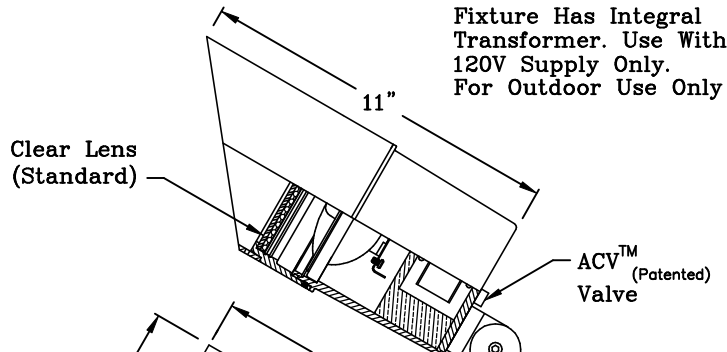

STYLE A

STYLE B

STYLE C

Fixture Has Integral Transformer. Use With 120V Supply Only. For Outdoor Use Only

CATALOG NUMBER LOGIC

EXAMPLE: WH - 42 - BLP - 9 - 11 - A

- Series: _____
Lamp Type: _____
- | | | |
|------------------------------|--|---------------|
| 0 - By Others | | |
| 25 - 4414 PAR36(18W), | | 50°/25° Flood |
| 26 - 36 PAR36/CAP/VNSP(36W), | | 5° V.N. Spot |
| 27 - 36 PAR36/CAP/NSP(36W), | | 13° N. Spot |
| 28 - 36 PAR36/CAP/WFL(36W), | | 30° W. Flood |
| 29 - 50 PAR36/Q/VNSP(50W), | | 5° V.N. Spot |
| 30 - 50 PAR36/NSP(50W), | | 8° N. Spot |
| 31 - 50 PAR36/WFL(50W), | | 30° W. Flood |
| 35 - 35 AR111/4/VNSP(35W), | | 4° V.N. Spot |
| 36 - 35 AR111/8/SP(35W), | | 8° Spot |
| 37 - 35 AR111/25/FL(35W), | | 25° Flood |
| 38 - 50 AR111/4/VNSP(50W), | | 4° V.N. Spot |
| 39 - 50 AR111/8/SP(50W), | | 8° Spot |
| 40 - 50 AR111/25/FL(50W), | | 25° Flood |
| 41 - 75 AR111/8/SP(75W), | | 8° Spot |
| 42 - 75 AR111/25/FL(75W), | | 25° Flood |
| 43 - 75 AR111/45/WFL(75W), | | 45° W. Flood |

Features:

- All Precision Machined Aluminum Construction.
- 360HD™ (Patented) Knuckle System Allows Vertical to Horizontal and Rotational Aiming with Positive Aim and Lock Technology. Provides Integral Wireway.
- PAR36/AR111 Spade Terminal Crimp Connections With 250°C, 18 Ga. Wire Leads (Leads Extend 6" Beyond Mounting Knuckle).
- Utilizes any PAR36 or AR111 Lamp, up to 75 Watts.
- Integral Class H 120V to 12V Transformer Potted and Sealed.
- Completely Sealed Optical Compartment, Clear Tempered Glass Lens, Factory Sealed.
- Cushioned Lamp Seat to Eliminate Lamp Vibration.
- Tamperproof Design, Utilizes Three Hex Head Set Screws.
- ACV™ (Patented) Valve System.
- Polyester Powdercoat Finishes Standard. (Specify)