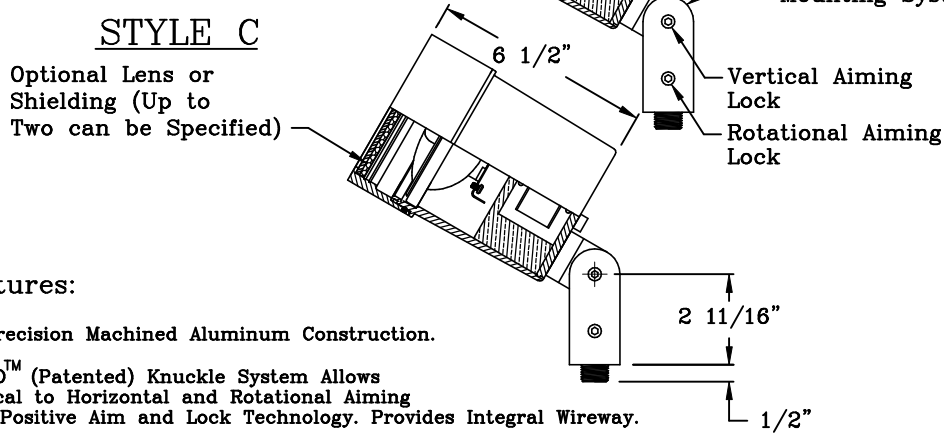

STYLE A

STYLE B

STYLE C

Fixture Has Integral Transformer. Use With 120V Supply Only. For Outdoor Use Only

CATALOG NUMBER LOGIC

EXAMPLE: WH - 42 - BLP - 9 - 11 - A

- Series: _____
Lamp Type: _____
- | | | |
|------------------------------|--|---------------|
| 0 - By Others | | |
| 25 - 4414 PAR36(18W), | | 50°/25° Flood |
| 26 - 36 PAR36/CAP/VNSP(36W), | | 5° V.N. Spot |
| 27 - 36 PAR36/CAP/NSP(36W), | | 13° N. Spot |
| 28 - 36 PAR36/CAP/WFL(36W), | | 30° W. Flood |
| 29 - 50 PAR36/Q/VNSP(50W), | | 5° V.N. Spot |
| 30 - 50 PAR36/NSP(50W), | | 8° N. Spot |
| 31 - 50 PAR36/WFL(50W), | | 30° W. Flood |
| 35 - 35 AR111/4/VNSP(35W), | | 4° V.N. Spot |
| 36 - 35 AR111/8/SP(35W), | | 8° Spot |
| 37 - 35 AR111/25/FL(35W), | | 25° Flood |
| 38 - 50 AR111/4/VNSP(50W), | | 4° V.N. Spot |
| 39 - 50 AR111/8/SP(50W), | | 8° Spot |
| 40 - 50 AR111/25/FL(50W), | | 25° Flood |
| 41 - 75 AR111/8/SP(75W), | | 8° Spot |
| 42 - 75 AR111/25/FL(75W), | | 25° Flood |
| 43 - 75 AR111/45/WFL(75W), | | 45° W. Flood |

Features:

- All Precision Machined Aluminum Construction.
- 360HD™ (Patented) Knuckle System Allows Vertical to Horizontal and Rotational Aiming with Positive Aim and Lock Technology. Provides Integral Wireway.
- PAR36/AR111 Spade Terminal Crimp Connections With 250°C, 18 Ga. Wire Leads (Leads Extend 6" Beyond Mounting Knuckle).
- Utilizes any PAR36 or AR111 Lamp, up to 75 Watts.
- Integral Class H 120V to 12V Transformer Potted and Sealed.
- Completely Sealed Optical Compartment, Clear Tempered Glass Lens, Factory Sealed.
- Cushioned Lamp Seat to Eliminate Lamp Vibration.
- Tamperproof Design, Utilizes Three Hex Head Set Screws.
- ACV™ (Patented) Valve System.
- Polyester Powdercoat Finishes Standard. (Specify)