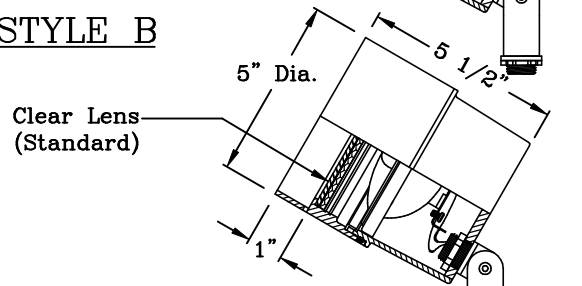

STYLE A

STYLE B

STYLE C

For Use with Remote Transformers.  
See Sheets TRSS Series, TR Series,  
Power Pipe, Power Pipe II or Power  
Canopy in Accessory Section.

CATALOG NUMBER LOGIC

EXAMPLE: CA - 38 - WHP - 9 - 11 - C

- Shielding: \_\_\_\_\_
- 11 - Honeycomb Baffle

- Cap Style: \_\_\_\_\_
- A - 45°
  - B - 90°
  - C - Flush

Features:

All Precision Machined Aluminum Construction.

Locking O-Ring Compression Knuckle (THE L.O.C.K.™) Allows Vertical to Horizontal Aiming and Provides Integral, Sealed Wireway.

PAR36/AR111 Spade Terminal Crimp Connections With 250°C, 18 Ga. Wire Leads (Leads Extend 6" Beyond Mounting Knuckle).

Utilizes any PAR36 or AR111 Lamp, up to 75 Watts.

Raintight Optical Compartment, Clear Tempered Glass Lens, Factory Sealed.