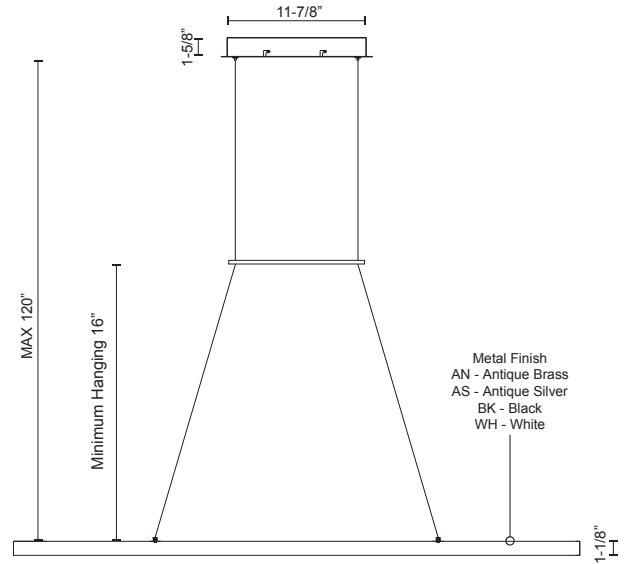

EERIE
PD19347
PENDANTS

PROJECT

DESCRIPTION

Extruded rectangular aluminum rolled into stadium shape. Matte powder-coat or plated brushed finish. Flexible silicon opal diffuser. Up and down light. Custom options available.

PD19347-AN Antique Brass PD19347-BK Black PD19347-AS Antique Silver PD19347-WH White

SPECIFICATION DETAILS

* For custom options, consult factory for details.

Fixture Dimensions	L12-1/2" x W47-1/4" x H1-1/8"
Light Source	LED
Wattage	53W
Total Lumens	4500lm
Delivered Lumens	WH-2581lm
Voltage	120V
Color Temperature	3000K
CRI (Ra)	>90
Optional Color Temps	2700K - 5000K Available, Minimum Order Quantities Apply
LED Rated Life	50,000 hours
Dimming	100% - 10%, TRIAC or ELV Dimmer (Not Included)
Diffuser Details	White Acrylic Diffuser
Adjustable	Yes
Wire Length	120" Max
Wire Type	Clear Coaxial Wire
Location	Dry
Warranty	5 Years
Canopy Dimensions	L11-7/8" x W5-3/4" x H1-5/8"