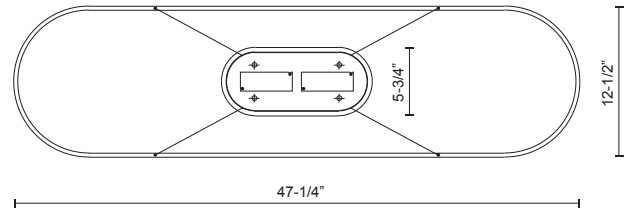

EERIE
PD19347
PENDANTS

PROJECT

DESCRIPTION

Extruded rectangular aluminum rolled into stadium shape. Matte powder-coat or plated brushed finish. Flexible silicon opal diffuser. Up and down light. Custom options available.

PD19347-AN Antique Brass PD19347-BK Black PD19347-AS Antique Silver PD19347-WH White

SPECIFICATION DETAILS

* For custom options, consult factory for details.

Fixture Dimensions	L12-1/2" x W47-1/4" x H1-1/8"
Light Source	LED
Wattage	53W
Total Lumens	4500lm
Delivered Lumens	WH-2581lm
Voltage	120V
Color Temperature	3000K
CRI (Ra)	>90
Optional Color Temps	2700K - 5000K Available, Minimum Order Quantities Apply
LED Rated Life	50,000 hours
Dimming	100% - 10%, TRIAC or ELV Dimmer (Not Included)
Diffuser Details	White Acrylic Diffuser
Adjustable	Yes
Wire Length	120" Max
Wire Type	Clear Coaxial Wire
Location	Dry
Warranty	5 Years
Canopy Dimensions	L11-7/8" x W5-3/4" x H1-5/8"