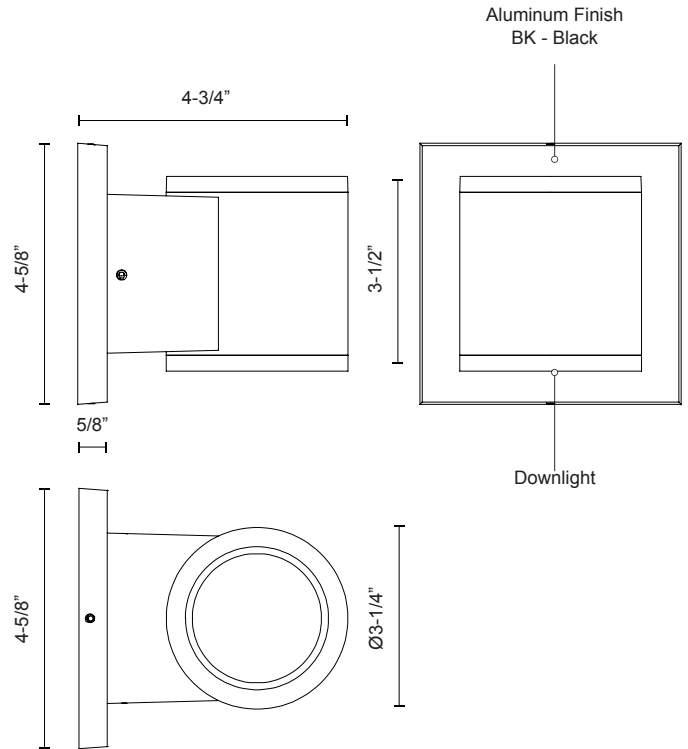

RUNYON
EW67204

WALL

PROJECT

EW67204-BK
Black

SPECIFICATION DETAILS

* For custom options, consult factory for details.

Fixture Dimensions	W3-1/4" x H3-1/2" x E4-3/4"
Light Source	LED
Wattage	6W
Total Lumens	630lm
Delivered Lumens	BK-201lm
Voltage	120-277V
Color Temperature	3000K
CRI (Ra)	>80
Optional Color Temps	2700K - 5000K Available, Minimum Order Quantities Apply
LED Rated Life	50,000 hours
Dimming	Non-Dimming
Diffuser Details	Clear Glass Diffuser
Location	Wet
Warranty	5 Years
Canopy Dimensions	W4-5/8" x H4-5/8" x E5/8"

DESCRIPTION

Architectural exterior wall sconce, die-cast aluminum cylindrical body with clear tempered glass and multi-faceted reflector to provide even illumination. Rated IP54.

KUZCO

19054 28TH AVENUE
SURREY - BC V3Z 6M3
CANADA