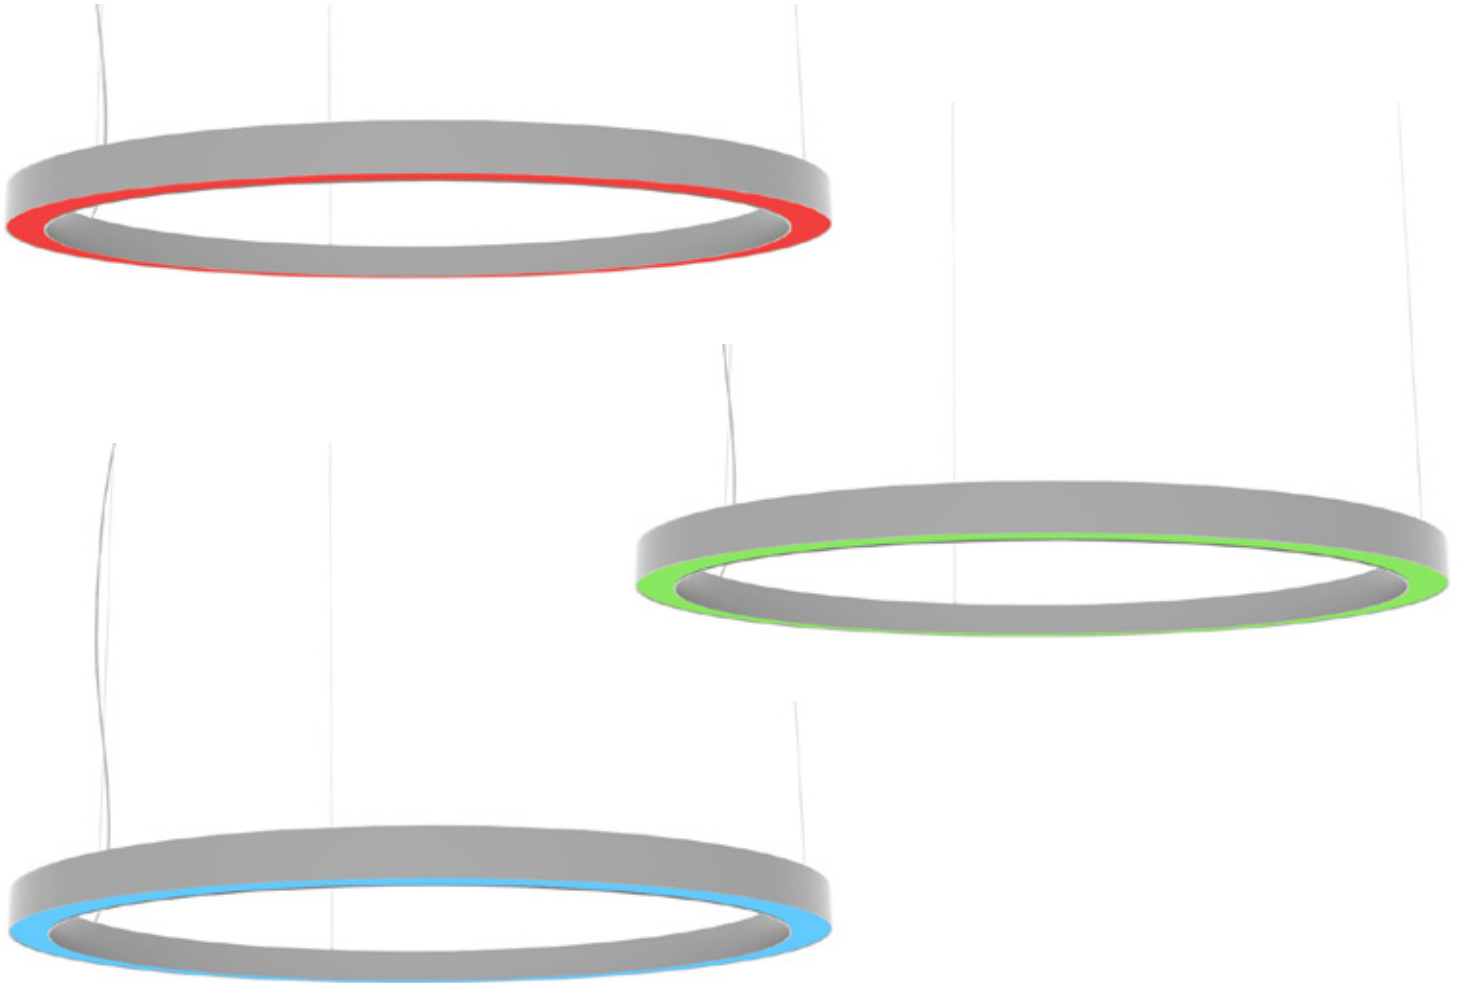

RING

STATIC COLOR DIRECT & WHITE LED INDIRECT ILLUMINATION

WEB PIN™ 207

GENERAL SPECIFICATION

Body and trim: Steel and aluminum.

Top cover plate: White powder coated steel.

Finish: Powder coated.

Suspension: Stainless steel cables.

Approvals: ETL

Ring DIA:	Supplied sections:	Suspension points:	Total weight:
610mm/24"	1	3	8Kg/18lbs
914mm/36"	1	3	12Kg/26lbs
1219mm/48"	1	3	15Kg/35lbs
1524mm/60"	1	3	19Kg/42lbs
1829mm/72"	1	3	24Kg/52lbs
2133mm/84"	1	6	27Kg/60lbs
2438mm/96"	3	6	32Kg/69lbs
2743mm/108"	3	6	34Kg/75lbs
3657mm/144"	4	8	46Kg/102lbs
5486mm/216"	6	12	69Kg/152lbs

B SPECIFY DIRECT COLOR LED

- RD** Red
- BL** Blue
- GN** Green

C SPECIFY SUSPENSION

- S1** Type A
- S2** Type B (not available with 2743mm/108" DIA or larger)

D SPECIFY FINISH

- WH** White
- MS** Metallic silver