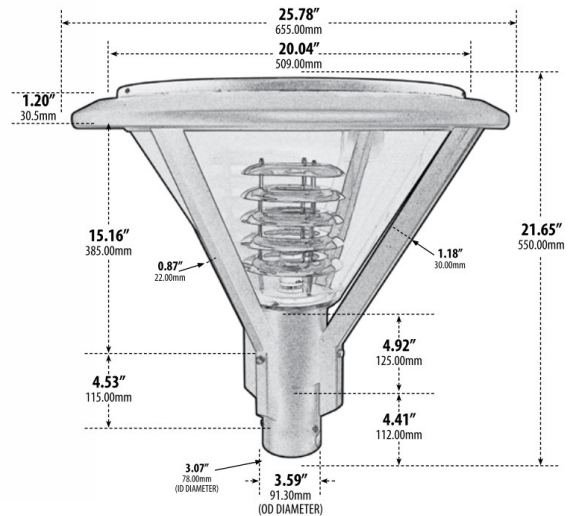

**INTENDED USE**

The Alcon Lighting 11407 Architectural LED Post Light Fixture is designed to work in building perimeter areas and public spaces to compliment a wide variety of architectural styles. Area Lights provide high light efficiency. Outdoor post lights create a nostalgic atmosphere and are best applied in parking lots, plazas, shopping malls, gardens, roadways, and areas with pedestrian activity.

**FEATURES**

**Construction:** Powder coated cast aluminum post top. Pre-wired with UL listed wire/cable.

**Lens:** Clear, Heat Resistant, Polycarbonate

**Finish:** Black

**Wattage:** 60W

**Listing:** ETL Approval Pending

*Pole supplied by others*

**ORDERING INFORMATION Example:**

Model	Wattage   Lumens   Voltage	Color Temperature	Pole
<b>11407</b>	<b>18</b> 18 Watts   2,250 lms	<b>30K</b> 3000K	<b>BLACK</b> Not Required
	<b>30</b> 30 Watts   2,700 lms	<b>65K</b> 6500K	<b>10R</b> 10' H 3" D Round
			<b>15R</b> 15' H 3.5" D Round
			<b>20S</b> 20' H 4" D Square

1 Only compatible with 10R Pole