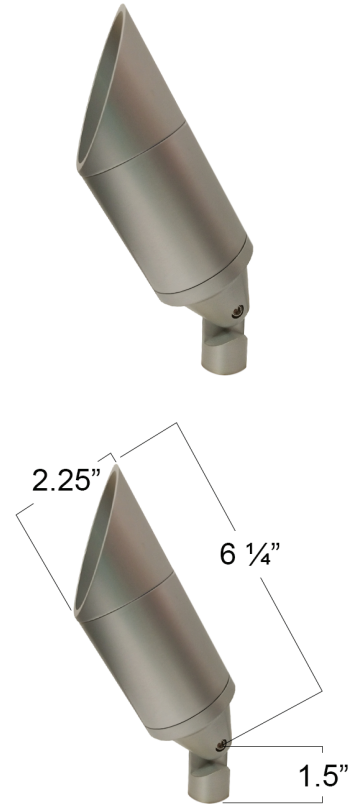

Project Name: _____ Type: _____ Quantity: _____

INTENDED USE

The Alcon Lighting Delta Architectural LED Directional Up Light Fixture features naturally etched finishes capable of withstanding the test of time. The Delta Directional Uplights are ideal for architectural landscape lighting applications.

DETAILS

L 6.25" x Dia 2.25"

Construction: Military Grade Solid Aluminum

Wattage: 8.5 Watts

Lumens: 550 lm

Mounting: 1/2" NPT threaded female hub

1/2" NPT Spike included. 8 - 3/4" Height | 2" Diameter

Voltage: 12V AC/DC

Dimming: MLV Dimming

CRI: 90+

Warranty: 3 Years Carefree for Parts & Components
(Labor Not Included)

Driver/Transformer is NOT included

B3- 3" Barrel (No Shroud)

ORDERING INFORMATION Example:

Model	Beam Spread	Color Temp	Finish	Options
9060	B15 15° Narrow B25 25° Narrow B35 35° Flood	27K 2700K 30K 3000K 40K 4000K	BK Black BZ Bronze WH White SL Silver	NS 3" Barrel (No Shroud)