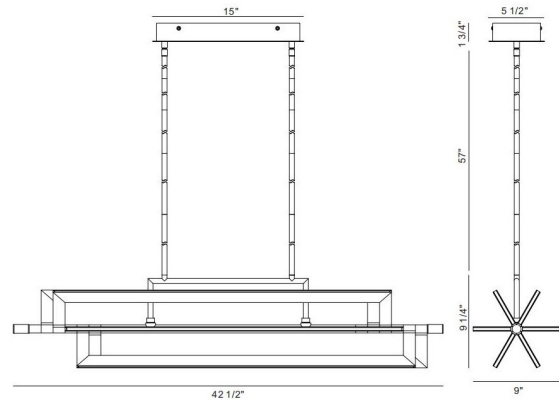

Project Name: _____ Type: _____ Quantity: _____

INTENDED USE

Our architectural-grade, 42 Inch Edge Lit LED linear pendant light yields versatile uplighting and downlighting for work, museum and educational, retail, dining and hospitality interiors. The steel, gold or black finished chandelier offers modern, elegant lighting.

FEATURES

Dimensions: L 42.5" x W 9" H 9.25"

Construction: Steel

Lens: Frosted

Wattage: 140W

Lumens: 940lm

Light Color Temp: 3000K Soft White

CRI: 90+

Voltage: 120V

Driver: TRIAC Dimming

Life: 50,000 Hours

Listings: ETL listed

ORDERING INFORMATION Example:

Model	Finish
12261	GD Gold
	BK Black

Alcon Lighting 12261 Architectural Edge Lit 42 Inch Linear Island LED Chandelier