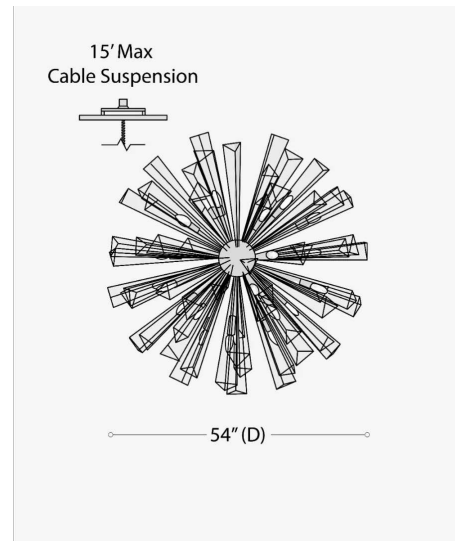

## INTENDED USE

Our modern architectural 54 Inch sphere capable of supporting 35 bulbs, delivering light that provides a work or home space with a elegance. This light fixture allows for your own style of light bulb. Choice of light bulb by others.

## FEATURES

- Dimensions:** D 53.5" x H 53.5"
- Stem Length:** Includes 12" + 18" + 36" extension rods
- Canopy:** 6" Diameter
- Construction:** Steel
- Bulb Type:** B10 - E12 Socket (Not Included)
- Bulbs Required:** 35 Count
- Max Bulb Wattage:** 40W
- Max Wattage:** 1400W
- Voltage:** 120V
- Listings:** ETL Listed, CA Title-24

## ORDERING INFORMATION Example:

Model	Finish
12217	<b>GD</b> Gold
	<b>BK</b> Black

Alcon Lighting 12217 Architectural 35 Light 54 Inch Sphere Chandelier