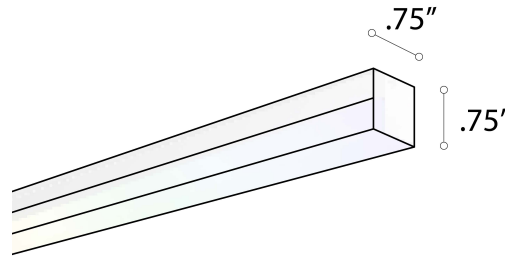

PRODUCT FAMILY

- 12100-10-P | Pendant
- 12100-10-S | Surface
- 12100-10-R | Recessed
- 12100-10-LR | Low-Profile Recessed
- 12100-10-PR | Perimeter Recessed
- 12100-10-PR-RGBW | Perimeter Recessed RGBW
- 12100-10-P-RGBW | Pendant RGBW

FEATURES

Construction: Durable military grade aluminum, field cuttable can be installed in any drywall thickness

LED Driver: Remote non-dimming transformer is provided home run required at every 16'

Color Temperature: RGB + W. White color temperature must be specified.

Beam Angle: 120°

Lens: Glare-free snap-in frosted acrylic for even distribution

Finish: Matte White

Voltage: 24V DC constant voltage

Wattage: 5.0 Watts/Foot

Lumens: Up to 238 lm/Ft. The Frosted Lens reduces lumen output by 18-20%

Dimming: Light is Dimmable via iOS/Android Application or Optional Controls

WiFi Controls (iOS/Android):

Mobile App: Easy Home Smart Home

DMX Wall App: WiFi 104

Life: 50,000 Hours

Warranty: 5 Years Carefree for Parts & Components (Labor Not Included)

Listings: cULus Listed, Title 24/JA8, IP54 Indoor (LED component only), Optional Wet Location IP65 (LED component only)

Alcon 12100-10-S-RGBW Linear LED Color-Tuning Surface Mount Light