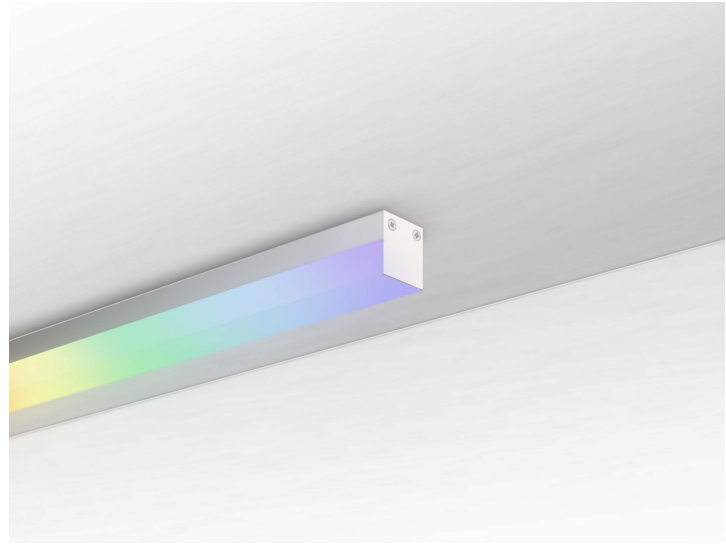

FIXTURE SPECIFICATIONS

INTENDED USE

The integrated color-changing, color tuning LED lightstrip has a 1-inch lens aperture width and is available in standard lengths of 2-foot, 4-foot, 6-foot, 8-foot and custom cuts. Our commercial-grade product with dimmable light via Android or iOS application or optional controls can be joined in seamless runs of any length. This 24-voltage lightstrip offers direct downlight secured in a military-grade, field-cutttable aluminum channel.

FEATURES

Construction: Durable military grade aluminum, field cuttable can be installed in any drywall thickness

LED Driver: Remote non-dimming transformer is provided home run required at every 16'

Color Temperature: RGB + W. White color temperature must be specified.

Beam Angle: 120°

Lens: Glare-free snap-in frosted acrylic for even distribution

Finish: Matte White

Voltage: 24V DC constant voltage

Wattage: 5.0 Watts/Foot

Lumens: Up to 238 lm/Ft. The Frosted Lens reduces lumen output by 18-20%

Listings: cULus Listed, Title 24/JA8, IP54 Indoor (LED component only), Optional Wet Location IP65 (LED component only)

Alcon 12100-10-S-RGBW Linear LED Color-Tuning Surface Mount Light

ORDERING INFORMATION Example: (12100-10-S-RGBW27K-WH-DMX-WL)