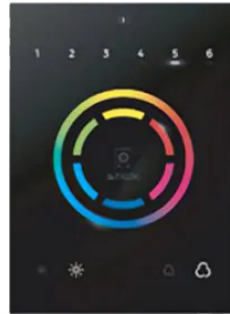

Model	Length	Color Temp	Finish	Controls	Options
12100-10-S-RGBW	2F 2-Foot	RGBW27 RGB + W (2700K)	WH White	WF² WiFi Mobile App	WL Wet Location
	4F 4-Foot	RGBW30 RGB + W (3000K)	BK Black	RFC-WH RF Remote Control (White)	
	6F 6-Foot	RGBW40 RGB + W (4000K)	SL Silver	WCB-BK Wall Control + Bluetooth (Black)	
	8F 8-Foot			WCX-WH DMX Wall Control (White)	
	CU¹ Custom			WCX-BK DMX Wall Control (Black)	
				WCXI-WH DMX Wall Control + WiFi (White)	
			WCXI-BK DMX Wall Control + WiFi (Black)		

DMX Wall Control
5.20" L x 7.09" W x 1.38" H

DMX Wall Control + WiFi
5.75" L x 4.17" W x 0.43" H

WiFi-104

iOS + Android

Alcon 12100-10-S-RGBW Linear LED Color-Tuning Surface Mount Light

COLOR TEMPERATURE GUIDE