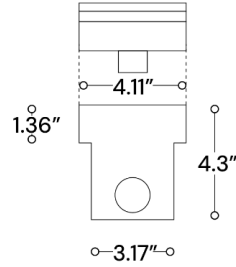

LINE DRAWINGS & DIMENSIONS

Square

Rectangle

CONTROLLER

Preset Controller & Power Supply Combo