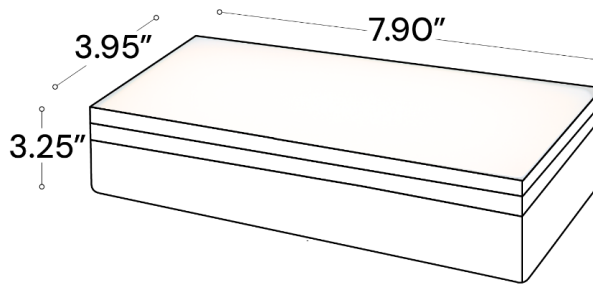

LINE DRAWINGS & DIMENSIONS

Square

Rectangle

CONTROLLER

Preset Controller & Power Supply Combo