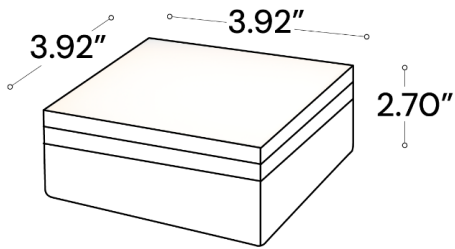

LINE DRAWINGS & DIMENSIONS

Square