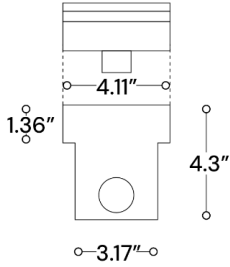

LINE DRAWINGS & DIMENSIONS

Square