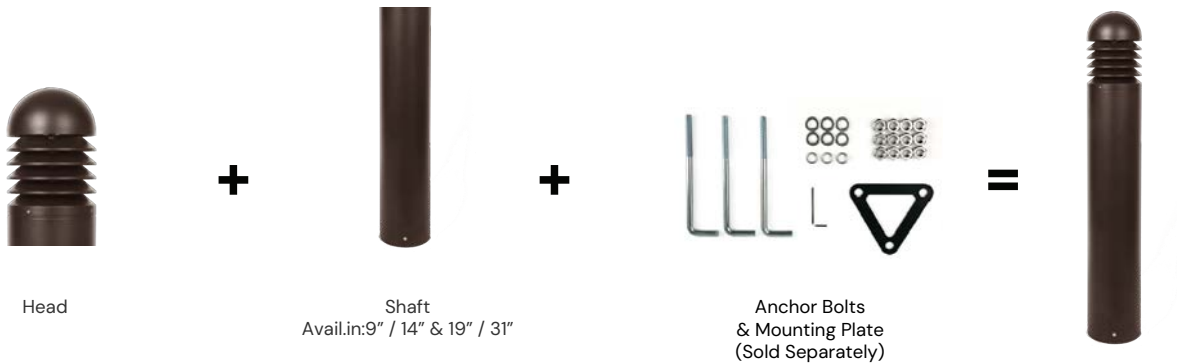

Project Name: _____ Type: _____ Quantity: _____

INTENDED USE

Our Louvered LED Bollard delivers reliable pathway and landscape illumination with a glare-reducing horizontal louver design. Its domed top and stacked louvers direct light downward, minimizing light spill while enhancing visual comfort. Ideal for commercial, municipal, and residential applications, it combines classic styling with energy-efficient LED performance, providing long-lasting, low-maintenance lighting for walkways, parks, and public spaces.

FEATURES

- Construction:** Corrosion Resistant Aluminum
- Lens:** Impact-resistant polycarbonate
- Beam Spread:** 360°
- Wattage:** 10W/18W/25W Selectable Switch
- Color Temperature:** 30/40/50K Selectable
- Switch Voltage:** 120-277V
- CRI:** 70+
- Power Factor:** >0.9
- Operating Temperature:** -40°F to 113°F
- Life:** 70,000 Hours
- Warranty:** 7 Years carefree for parts & components (Labor not included)
- Listings:** cULus, IP65, Wet Locations

ORDERING INFORMATION Example:

Model	Height	Finish	Options
9085	18IH	18-Inch	BK Black
	23IH	23-Inch	BZ Bronze
	28IH	28-Inch	SME Silver Metallic
	40IH	40-Inch	WHA White Hammer
			BHA Beige Hammer
		CC Custom Finish (See Page 4)	EM Emergency Back-up Battery
			PHC Photocell
			MIS Microwave Sensor
			ABMP Anchor Bolts & Mounting Plate

Alcon Lighting 9085 Louvered Wattage/CCT Selectable LED Bollard Light

PERFORMANCE DATA

Wattage	Lumens	BUG Rating
10W	1000 lm	B1-U3-G2
18W	1800 lm	
25W	2500 lm	

STRUCTURAL DESIGN

PHOTOMETRY

BUD Rating: B1-U3-G2