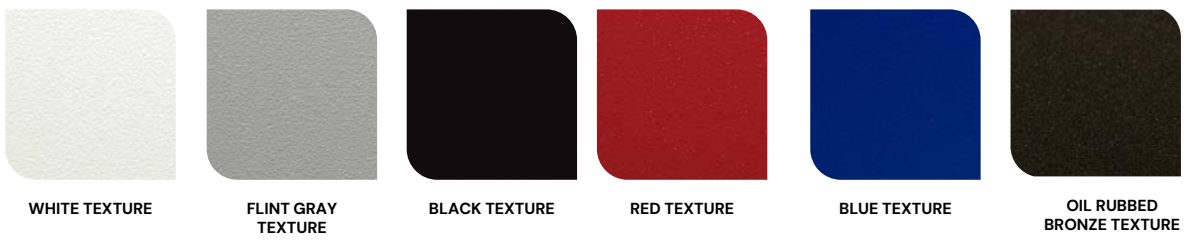

FINISH OPTIONS

Gloss:

Hammer:

Texture:

Vein:

COLOR TEMPERATURE GUIDE

2700K	3000K	3500K	4000K	5000K
WARM WHITE	SOFT WHITE GLOW	NEUTRAL GLOW	COOL WHITE GLOW	DAYLIGHT GLOW
friendly personal intimate	soft warm pleasing	sociable inviting non-threatening	neat clean efficient	bright cool alert
HOMES LIBRARIES RESTAURANTS	HOMES HOTEL ROOMS LOBBIES RETAIL STORES	EXECUTIVE OFFICES RECEPTION AREAS SUPERMARKETS	OFFICES CLASSROOMS MASS MERCHANTISERS SHOWROOMS	GRAPHICS INDUSTRY HOSPITALS GALLERIES BEAUTY SALONS
X	✓	X	✓	✓