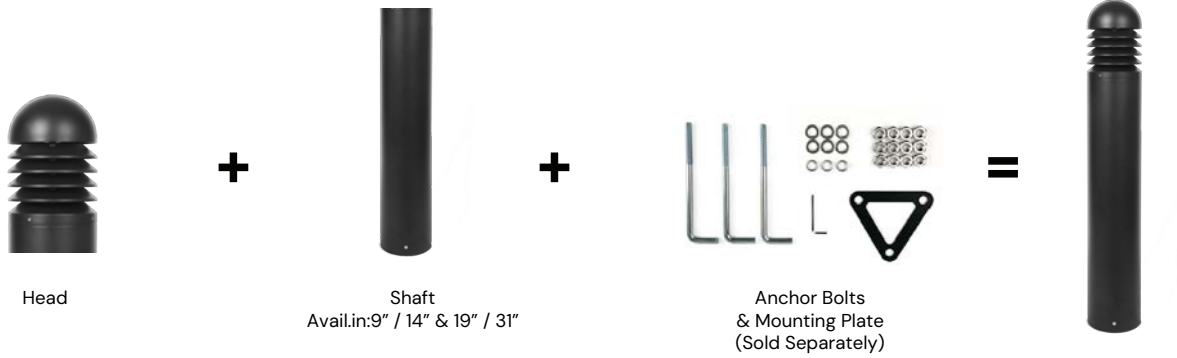

Project Name: _____ Type: _____ Quantity: _____

INTENDED USE

Our Louvered LED Bollard delivers reliable pathway and landscape illumination with a glare-reducing horizontal louver design. Its domed top and stacked louvers direct light downward, minimizing light spill while enhancing visual comfort. Ideal for commercial, municipal, and residential applications, it combines classic styling with energy-efficient LED performance, providing long-lasting, low-maintenance lighting for walkways, parks, and public spaces.

FEATURES

- Construction:** Corrosion Resistant Aluminum
- Lens:** Impact-resistant polycarbonate
- Beam Spread:** 360°
- Wattage:** 10W/18W/25W Selectable Switch
- Color Temperature:** 30/40/50K Selectable
- Switch Voltage:** 120-277V
- CRI:** 70+
- Power Factor:** >0.9
- Operating Temperature:** -40°F to 113°F
- Life:** 70,000 Hours
- Warranty:** 7 Years carefree for parts & components (Labor not included)
- Listings:** cULus, IP65, Wet Locations

ORDERING INFORMATION Example:

Model	Height	Finish	Options
9085	18IH	18-Inch	BK Black
	23IH	23-Inch	BZ Bronze
	28IH	28-Inch	SME Silver Metallic
	40IH	40-Inch	WHA White Hammer
			BHA Beige Hammer
		CC Custom Finish (See Page 4)	EM Emergency Back-up Battery
			PHC Photocell
			MIS Microwave Sensor
			ABMP Anchor Bolts & Mounting Plate

Alcon Lighting 9085 Louvered Wattage/CCT Selectable LED Bollard Light

PERFORMANCE DATA

Wattage	Lumens	BUG Rating
10W	1000 lm	B1-U3-G2
18W	1800 lm	
25W	2500 lm	

STRUCTURAL DESIGN

PHOTOMETRY

BUD Rating: B1-U3-G2