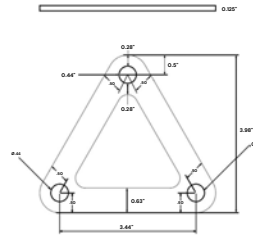

ORDERING INFORMATION Example:

Model	Height	Finish	Options
9085	18IH	18-Inch	BK Black
	23IH	23-Inch	BZ Bronze
	28IH	28-Inch	SME Silver Metallic
	40IH	40-Inch	WHA White Hammer
			BHA Beige Hammer
		CC Custom Finish (See Page 4)	EM Emergency Back-up Battery
			PHC Photocell
			MIS Microwave Sensor
			ABMP Anchor Bolts & Mounting Plate

Alcon Lighting 9085 Louvered Wattage/CCT Selectable LED Bollard Light

PERFORMANCE DATA

Wattage	Lumens	BUG Rating
10W	1000 lm	B1-U3-G2
18W	1800 lm	
25W	2500 lm	

STRUCTURAL DESIGN

PHOTOMETRY

BUD Rating: B1-U3-G2

Area 75'x 65' Mounting Height: 9'

OPTIONS

Anchor Bolts & Mounting Plate

3.98" H x 3.44" W x 0.125" D

FACTORY-INSTALLED OPTIONS

Emergency Back-up Battery

Microwave Sensor

Photocell