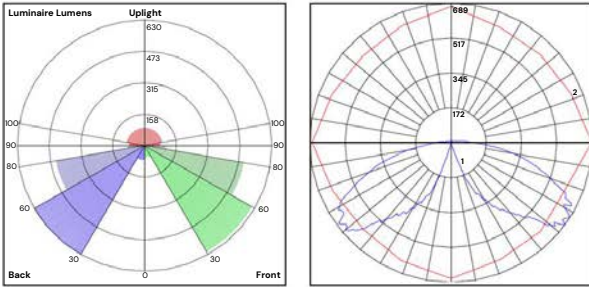

Alcon Lighting 9085 Louvered Wattage/CCT Selectable LED Bollard Light

PERFORMANCE DATA

Wattage	Lumens	BUG Rating
10W	1000 lm	B1-U3-G2
18W	1800 lm	
25W	2500 lm	

STRUCTURAL DESIGN

PHOTOMETRY

BUD Rating: B1-U3-G2