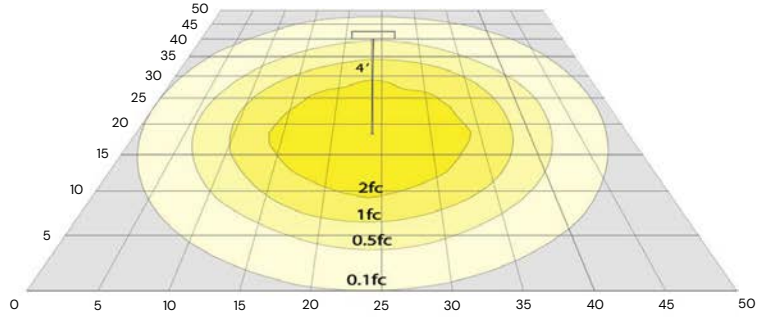

Alcon Lighting 9085 Louvered Wattage/CCT Selectable LED Bollard Light

PERFORMANCE DATA

Wattage	Lumens	BUG Rating
10W	1000 lm	B1-U3-G2
18W	1800 lm	
25W	2500 lm	

STRUCTURAL DESIGN

PHOTOMETRY

BUD Rating: B1-U3-G2