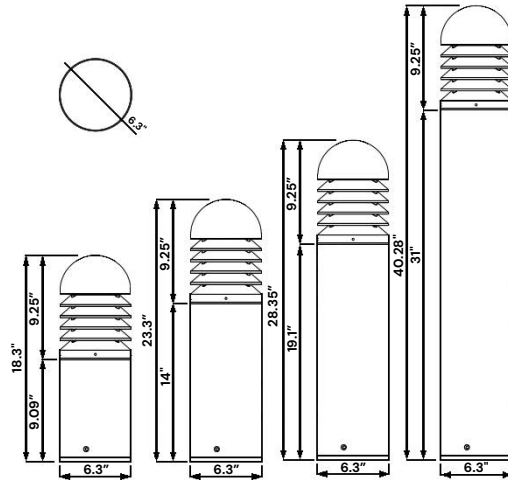

FEATURES

- Construction:** Corrosion Resistant Aluminum
- Lens:** Impact-resistant polycarbonate
- Beam Spread:** 360°
- Wattage:** 10W/18W/25W Selectable Switch
- Color Temperature:** 30/40/50K Selectable
- Switch Voltage:** 120-277V
- CRI:** 70+
- Power Factor:** >0.9
- Operating Temperature:** -40°F to 113°F
- Life:** 70,000 Hours
- Warranty:** 7 Years carefree for parts & components (Labor not included)
- Listings:** cULus, IP65, Wet Locations

ORDERING INFORMATION Example:

Model	Height	Finish	Options
9085	18IH	18-Inch	BK Black
	23IH	23-Inch	BZ Bronze
	28IH	28-Inch	SME Silver Metallic
	40IH	40-Inch	WHA White Hammer
			BHA Beige Hammer
		CC Custom Finish (See Page 4)	EM Emergency Back-up Battery
			PHC Photocell
			MIS Microwave Sensor
			ABMP Anchor Bolts & Mounting Plate

Alcon Lighting 9085 Louvered Wattage/CCT Selectable LED Bollard Light

PERFORMANCE DATA

Wattage	Lumens	BUG Rating
10W	1000 lm	B1-U3-G2
18W	1800 lm	
25W	2500 lm	

STRUCTURAL DESIGN

PHOTOMETRY

BUD Rating: B1-U3-G2

Area 75'x 65' Mounting Height: 9'

OPTIONS

Anchor Bolts & Mounting Plate

3.98" H x 3.44" W x 0.125" D

FACTORY-INSTALLED OPTIONS

Emergency Back-up Battery

Microwave Sensor

Photocell