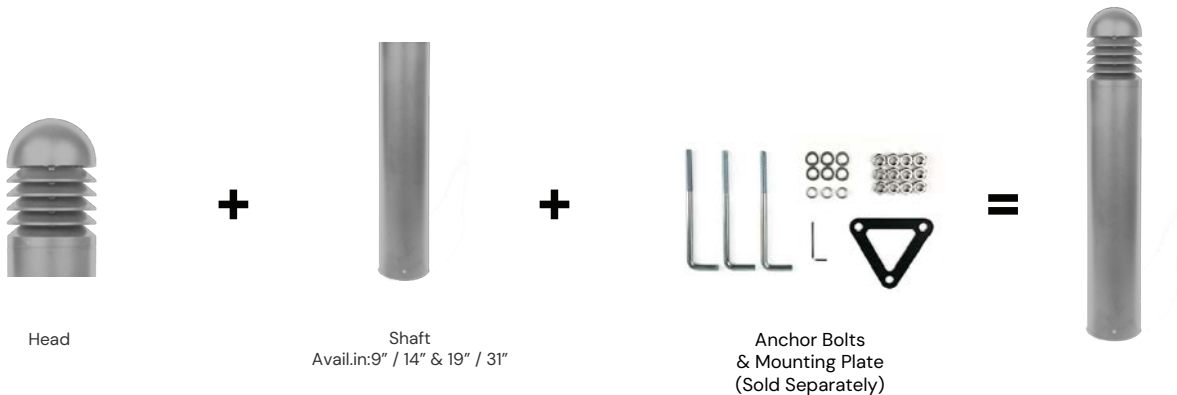

Project Name: _____ Type: _____ Quantity: _____

INTENDED USE

Our Louvered LED Bollard delivers reliable pathway and landscape illumination with a glare-reducing horizontal louver design. Its domed top and stacked louvers direct light downward, minimizing light spill while enhancing visual comfort. Ideal for commercial, municipal, and residential applications, it combines classic styling with energy-efficient LED performance, providing long-lasting, low-maintenance lighting for walkways, parks, and public spaces.

FEATURES

- Construction:** Corrosion Resistant Aluminum
- Lens:** Impact-resistant polycarbonate
- Beam Spread:** 360°
- Wattage:** 10W/18W/25W Selectable Switch
- Color Temperature:** 30/40/50K Selectable
- Switch Voltage:** 120-277V
- CRI:** 70+
- Power Factor:** >0.9
- Operating Temperature:** -40°F to 113°F
- Life:** 70,000 Hours
- Warranty:** 7 Years carefree for parts & components (Labor not included)
- Listings:** cULus, IP65, Wet Locations

ORDERING INFORMATION Example:

Model	Height	Finish	Options
9085	18IH	18-Inch	BK Black
	23IH	23-Inch	BZ Bronze
	28IH	28-Inch	SME Silver Metallic
	40IH	40-Inch	WHA White Hammer
			BHA Beige Hammer
		CC Custom Finish (See Page 4)	EM Emergency Back-up Battery
			PHC Photocell
			MIS Microwave Sensor
			ABMP Anchor Bolts & Mounting Plate

Alcon Lighting 9085 Louvered Wattage/CCT Selectable LED Bollard Light

PERFORMANCE DATA

Wattage	Lumens	BUG Rating
10W	1000 lm	B1-U3-G2
18W	1800 lm	
25W	2500 lm	

STRUCTURAL DESIGN

PHOTOMETRY

BUD Rating: B1-U3-G2