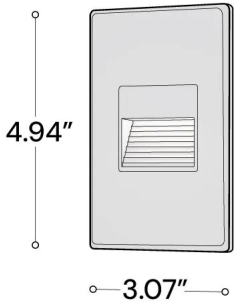

Project Name: _____ Type: _____ Quantity: _____

INTENDED USE

The Vertical Baffled Louver Recessed Pathway and Step Light delivers low-profile illumination for steps, walls, and pathways in residential and commercial settings. Its clean, screwless die-cast aluminum housing integrates seamlessly into architectural surfaces while providing controlled, glare-reducing light. Suitable for interior and exterior use, it offers a reliable solution for enhancing safety and visual continuity along circulation paths.

FEATURES

Construction: Die-cast aluminum housing with an integrated finned heat sink for efficient thermal management, maximizing heat dissipation and extending LED lifespan.

Mounting: Standard depth (1-1/2") single-gang junction box Driver: Not required

Finish: Seamless and screw-less die cast aluminum faceplate

Dimming: ELV, 3-Wire

Voltage: 120V

Wattage: 3.5W

Lumens: 240 lm

CRI: 80+

Color Temperature: 2850K

Life: L70, 50,000 hours

Lamp Equivalent: 10W Incandescent

Listings: ETL / cETL Listed. Assembled in USA.

IP65 Rated. ADA compliant and suitable for installation within 4ft of the ground.

ORDERING INFORMATION Example:

Model	Finish
9050	WH White BK Black

Alcon Lighting 9050 Vertical Baffled Louver Recessed Pathway and Step Light