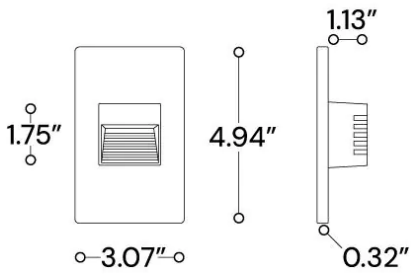

Project Name: _____ Type: _____ Quantity: _____

INTENDED USE

The Vertical Baffled Louver Recessed Pathway and Step Light delivers low-profile illumination for steps, walls, and pathways in residential and commercial settings. Its clean, screwless die-cast aluminum housing integrates seamlessly into architectural surfaces while providing controlled, glare-reducing light. Suitable for interior and exterior use, it offers a reliable solution for enhancing safety and visual continuity along circulation paths.

FEATURES

Construction: Die-cast aluminum housing with an integrated finned heat sink for efficient thermal management, maximizing heat dissipation and extending LED lifespan.

Mounting: Standard depth (1-1/2") single-gang junction box Driver: Not required

Finish: Seamless and screw-less die cast aluminum faceplate

Dimming: ELV, 3-Wire

Voltage: 120V

Wattage: 3.5W

Lumens: 240 lm

CRI: 80+

Color Temperature: 2850K

Life: L70, 50,000 hours

Lamp Equivalent: 10W Incandescent

Listings: ETL / cETL Listed. Assembled in USA.

IP65 Rated. ADA compliant and suitable for installation within 4ft of the ground.

ORDERING INFORMATION Example:

Model	Finish
9050	WH White BK Black

Alcon Lighting 9050 Vertical Baffled Louver Recessed Pathway and Step Light