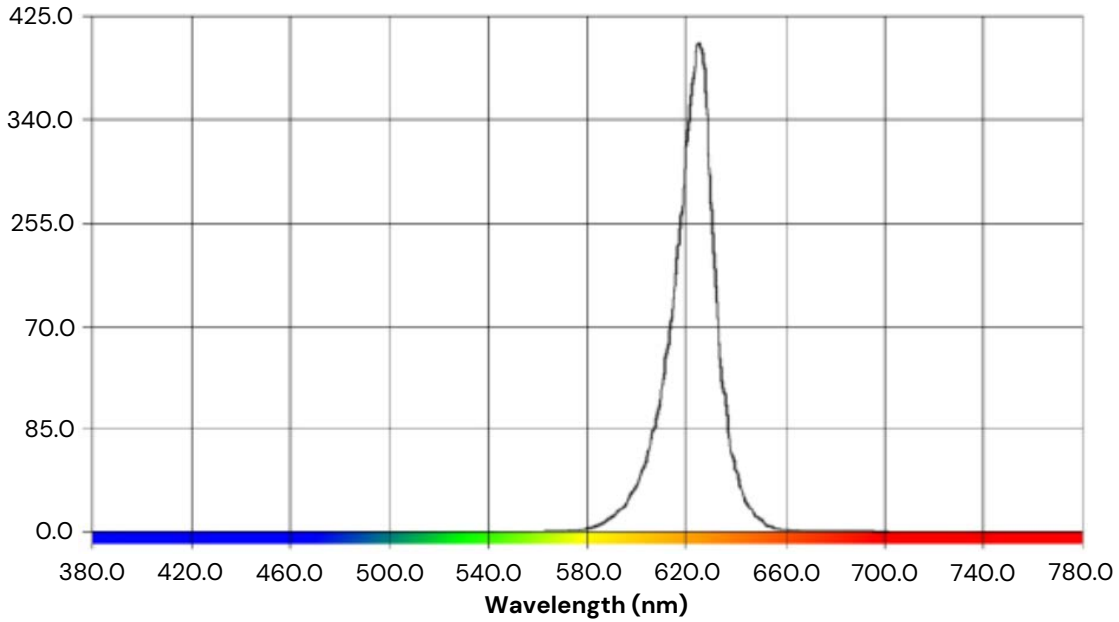

Turtle Friendly Wavelength Chart

Color Temperature Guide

COLOR TEMPERATURE GUIDE

2700K WARM WHITE friendly personal intimate HOMES LIBRARIES RESTAURANTS ✓	3000K SOFT WHITE GLOW soft warm pleasing HOMES HOTEL ROOMS LOBBIES RETAIL STORES ✓	3500K NEUTRAL GLOW sociable inviting non-threatening EXECUTIVE OFFICES RECEPTION AREAS SUPERMARKETS ✗	4000K COOL WHITE GLOW neat clean efficient OFFICES CLASSROOMS MASS MERCHANDISERS SHOWROOMS ✓	5000K DAYLIGHT GLOW bright cool alert GRAPHICS INDUSTRY HOSPITALS GALLERIES BEAUTY SALONS ✓