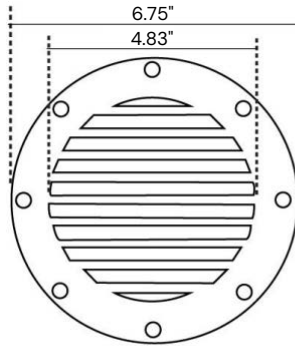

Project Name: _____ Type: _____ Quantity: _____

INTENDED USE

This fiberglass LED well light features an open face cover to maximize light with a tempered glass lens and grill to protect from environmental, walkway and oceanfront hazards. Suitable for soil or concrete. The in-ground light functions in almost any location. Also available with RGBW color-tuning technology.

FEATURES

- Dia 6.75" x W 6.75" x H 8.10"**
- Construction:** Corrosion-resistant fiberglass
- Installation:** Rated for in-ground soil and concrete applications
- Lens:** Clear, heat-resistant, tempered glass
- Finish:** Bronze
- RGBW Controller:** Bluetooth via Smart Life – Smart Living mobile app (Available for iOS and Android devices)
- CRI:** 80+
- Life:** 35,000 Hours
- Listing:** ETL approved for wet location, IP65
- Warranty:** 3 Years Carefree for Parts & Components (Labor Not Included)

ORDERING INFORMATION Example: _____

Model	Lamp Type	Color Temperature
9041	RGBW RGBW 15W 1300 lms 120° Beam Spread 120V	(BLANK) RGB + W (27–64K)
TUF	Turtle Friendly 15W 450 lms 40° Beam Spread 120V	(BLANK) 630nm Turtle Friendly
B25	White 12.5W 1200 lms 25° Beam Spread 120–277V	27K 2700K
B40	White 12.5W 1200 lms 40° Beam Spread 120–277V	30K 3000K
		40K 4000K
		50K 5000K