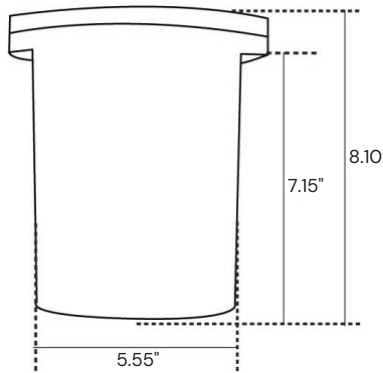

Project Name: _____ Type: _____ Quantity: _____

INTENDED USE

This fiberglass LED well light features an open face cover to maximize light with a tempered glass lens and grill to protect from environmental, walkway and oceanfront hazards. Suitable for soil or concrete. The in-ground light functions in almost any location. Also available with RGBW color-tuning technology.

FEATURES

- Dia 6.75" x W 6.75" x H 8.10"**
- Construction:** Corrosion-resistant fiberglass
- Installation:** Rated for in-ground soil and concrete applications
- Lens:** Clear, heat-resistant, tempered glass
- Finish:** Bronze
- RGBW Controller:** Bluetooth via Smart Life – Smart Living mobile app (Available for iOS and Android devices)
- CRI:** 80+
- Life:** 35,000 Hours
- Listing:** ETL approved for wet location, IP65
- Warranty:** 3 Years Carefree for Parts & Components (Labor Not Included)

ORDERING INFORMATION Example: _____

Model	Lamp Type	Color Temperature
9041	RGBW RGBW 15W 1300 lms 120° Beam Spread 120V	(BLANK) RGB + W (27–64K)
TUF	Turtle Friendly 15W 450 lms 40° Beam Spread 120V	(BLANK) 630nm Turtle Friendly
B25	White 12.5W 1200 lms 25° Beam Spread 120–277V	27K 2700K
B40	White 12.5W 1200 lms 40° Beam Spread 120–277V	30K 3000K
		40K 4000K
		50K 5000K