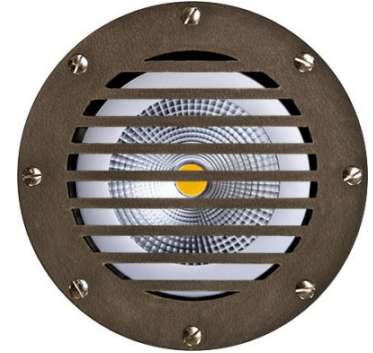

Project Name: _____ Type: _____ Quantity: _____

INTENDED USE

This fiberglass LED well light features an open face cover to maximize light with a tempered glass lens and grill to protect from environmental, walkway and oceanfront hazards. Suitable for soil or concrete. The in-ground light functions in almost any location. Also available with RGBW color-tuning technology.

FEATURES

- Dia 6.75" x W 6.75" x H 8.10"**
- Construction:** Corrosion-resistant fiberglass
- Installation:** Rated for in-ground soil and concrete applications
- Lens:** Clear, heat-resistant, tempered glass
- Finish:** Bronze
- RGBW Controller:** Bluetooth via Smart Life – Smart Living mobile app (Available for iOS and Android devices)
- CRI:** 80+
- Life:** 35,000 Hours
- Listing:** ETL approved for wet location, IP65
- Warranty:** 3 Years Carefree for Parts & Components (Labor Not Included)

ORDERING INFORMATION Example: _____

Model	Lamp Type	Color Temperature
9041	RGBW RGBW 15W 1300 lms 120° Beam Spread 120V	(BLANK) RGB + W (27–64K)
TUF	Turtle Friendly 15W 450 lms 40° Beam Spread 120V	(BLANK) 630nm Turtle Friendly
B25	White 12.5W 1200 lms 25° Beam Spread 120–277V	27K 2700K
B40	White 12.5W 1200 lms 40° Beam Spread 120–277V	30K 3000K
		40K 4000K
		50K 5000K