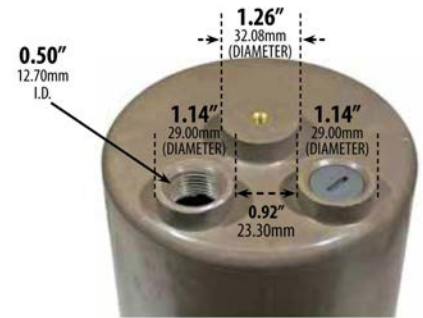

Project Name: _____ Type: _____ Quantity: _____

INTENDED USE

This fiberglass LED well light features an open face cover to maximize light with a tempered glass lens and grill to protect from environmental, walkway and oceanfront hazards. Suitable for soil or concrete. The in-ground light functions in almost any location. Also available with RGBW color-tuning technology.

FEATURES

- Dia 6.75" x W 6.75" x H 8.10"**
- Construction:** Corrosion-resistant fiberglass
- Installation:** Rated for in-ground soil and concrete applications
- Lens:** Clear, heat-resistant, tempered glass
- Finish:** Bronze
- RGBW Controller:** Bluetooth via Smart Life – Smart Living mobile app (Available for iOS and Android devices)
- CRI:** 80+
- Life:** 35,000 Hours
- Listing:** ETL approved for wet location, IP65
- Warranty:** 3 Years Carefree for Parts & Components (Labor Not Included)