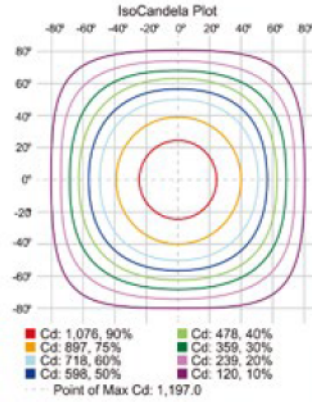

FEATURES

- Construction:** Aluminum
- Lens:** Perforated Metal Basket or Acrylic
- Finish:** White
- Color Temperature:** 30/35/40/50/65K Selectable switch
- Beam Spread:** 110° beam
- CRI:** 80+
- Voltage:** 120-277V
- Efficacy:** 125 lm / W
- Driver:** 0-10V
- Operating Temperature:** -22° ~ 122°F
- Life:** 100,000 hours
- Warranty:** 5 years carefree for parts & components (Labor not included), 10 years available upon request
- Listing:** Damp location rated, cULus, DLC, DLC Premium

Model	Delivered Lumens	Wattage
2' X 2'	3000 lm	20W
	3700 lm	25W
	4500 lm	30W
	5250 lm	35W
2' X 4'	6000 lm	40W
	3000 lm	20W
	4500 lm	30W
	6000 lm	40W
	7500 lm	50W
	9000 lm	60W

ORDERING INFORMATION Example:

Model	Mounting	Size	Options
24000	RT	Recessed T-Bar Grid	EM8 8W Emergency Back-up Battery EM16 16W Emergency Back-up Battery EM25 25W Emergency Back-up Battery W10¹ 10 Year Warranty
	RFD	Recessed Flanged Drywall	
	S	Surface	

¹ 5 Year Warranty is Standard unless specified

DIMENSIONS

	L	W	H
2'x2'	23.7"	23.7"	1.79"
2'x4'	47.7"	47.7"	1.79"

PHOTOMETRY

ZONAL LUMEN SUMMARY			LUMENS PER ZONE		
ZONE	LUMENS	% LUMINAIRE	ZONE	LUMENS	% TOTAL
0-30	930.9	26.9%	0-10	113.2	3.3%
0-40	1,527.9	44.1%	10-20	324.5	9.4%
0-60	2,714.0	78.4%	20-30	493.2	14.2%
60-90	738.3	21.3%	30-40	597.0	17.2%
70-100	309.9	9%	40-50	622.1	18.0%
90-120	4.2	0.1%	50-60	563.9	16.3%
0-90	3,452.3	99.7%	60-70	429.8	12.4%
90-180	9.6	0.3%	70-80	245.0	7.1%
0-180	3,461.9	100%	80-90	63.5	1.8%