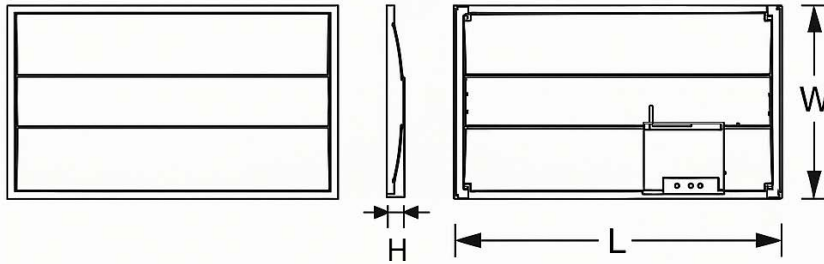

Model	Delivered Lumens	Wattage
2' X 2'	3000 lm	20W
	3700 lm	25W
	4500 lm	30W
	5250 lm	35W
2' X 4'	6000 lm	40W
	3000 lm	20W
	4500 lm	30W
	6000 lm	40W
	7500 lm	50W
	9000 lm	60W

ORDERING INFORMATION Example:

¹ 5 Year Warranty is Standard unless specified

DIMENSIONS

	L	W	H
2'x2'	23.7"	23.7"	1.79"
2'x4'	47.7"	47.7"	1.79"

PHOTOMETRY

ZONAL LUMEN SUMMARY			LUMENS PER ZONE		
ZONE	LUMENS	% LUMINAIRE	ZONE	LUMENS	% TOTAL
0-30	930.9	26.9%	0-10	113.2	3.3%
0-40	1,527.9	44.1%	10-20	324.5	9.4%
0-60	2,714.0	78.4%	20-30	493.2	14.2%
60-90	738.3	21.3%	30-40	597.0	17.2%
70-100	309.9	9%	40-50	622.1	18.0%
90-120	4.2	0.1%	50-60	563.9	16.3%
0-90	3,452.3	99.7%	60-70	429.8	12.4%
90-180	9.6	0.3%	70-80	245.0	7.1%
0-180	3,461.9	100%	80-90	63.5	1.8%