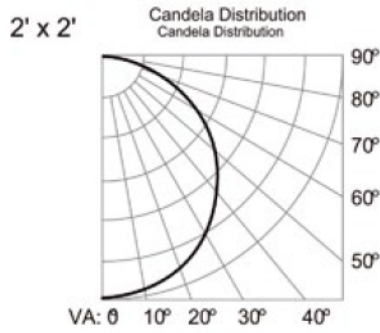

FEATURES

- Construction:** Aluminum
- Lens:** Perforated Metal Basket or Acrylic
- Finish:** White
- Color Temperature:** 30/35/40/50/65K Selectable switch
- Beam Spread:** 110° beam
- CRI:** 80+
- Voltage:** 120-277V
- Efficacy:** 125 lm / W
- Driver:** 0-10V
- Operating Temperature:** -22° ~ 122°F
- Life:** 100,000 hours
- Warranty:** 5 years carefree for parts & components (Labor not included), 10 years available upon request
- Listing:** Damp location rated, cULus, DLC, DLC Premium

¹ 5 Year Warranty is Standard unless specified

DIMENSIONS

	L	W	H
2'x2'	23.7"	23.7"	1.79"
2'x4'	47.7"	47.7"	1.79"

PHOTOMETRY

ZONAL LUMEN SUMMARY			LUMENS PER ZONE		
ZONE	LUMENS	% LUMINAIRE	ZONE	LUMENS	% TOTAL
0-30	930.9	26.9%	0-10	113.2	3.3%
0-40	1,527.9	44.1%	10-20	324.5	9.4%
0-60	2,714.0	78.4%	20-30	493.2	14.2%
60-90	738.3	21.3%	30-40	597.0	17.2%
70-100	309.9	9%	40-50	622.1	18.0%
90-120	4.2	0.1%	50-60	563.9	16.3%
0-90	3,452.3	99.7%	60-70	429.8	12.4%
90-180	9.6	0.3%	70-80	245.0	7.1%
0-180	3,461.9	100%	80-90	63.5	1.8%