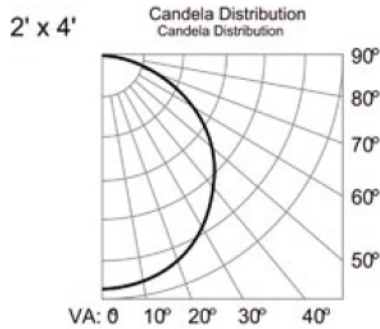

¹ 5 Year Warranty is Standard unless specified

DIMENSIONS

	L	W	H
2'x2'	23.7"	23.7"	1.79"
2'x4'	47.7"	47.7"	1.79"

PHOTOMETRY

ZONAL LUMEN SUMMARY			LUMENS PER ZONE		
ZONE	LUMENS	% LUMINAIRE	ZONE	LUMENS	% TOTAL
0-30	930.9	26.9%	0-10	113.2	3.3%
0-40	1,527.9	44.1%	10-20	324.5	9.4%
0-60	2,714.0	78.4%	20-30	493.2	14.2%
60-90	738.3	21.3%	30-40	597.0	17.2%
70-100	309.9	9%	40-50	622.1	18.0%
90-120	4.2	0.1%	50-60	563.9	16.3%
0-90	3,452.3	99.7%	60-70	429.8	12.4%
90-180	9.6	0.3%	70-80	245.0	7.1%
0-180	3,461.9	100%	80-90	63.5	1.8%

ZONAL LUMEN SUMMARY			LUMENS PER ZONE		
ZONE	LUMENS	% LUMINAIRE	ZONE	LUMENS	% TOTAL
0-30	930.9	26.9%	0-10	113.2	3.3%
0-40	1,527.9	44.1%	10-20	324.5	9.4%
0-60	2,714.0	78.4%	20-30	493.2	14.2%
60-90	738.3	21.3%	30-40	597.0	17.2%
70-100	309.9	9%	40-50	622.1	18.0%
90-120	4.2	0.1%	50-60	563.9	16.3%
0-90	3,452.3	99.7%	60-70	429.8	12.4%
90-180	9.6	0.3%	70-80	245.0	7.1%
0-180	3,461.9	100%	80-90	63.5	1.8%