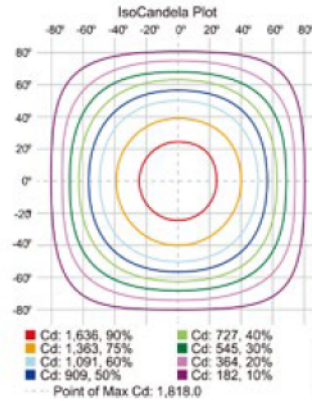

Model	Delivered Lumens	Wattage
2' X 2'	3000 lm	20W
	3700 lm	25W
	4500 lm	30W
	5250 lm	35W
2' X 4'	6000 lm	40W
	3000 lm	20W
	4500 lm	30W
	6000 lm	40W
	7500 lm	50W
	9000 lm	60W

ORDERING INFORMATION Example:

¹ 5 Year Warranty is Standard unless specified

DIMENSIONS

	L	W	H
2'x2'	23.7"	23.7"	1.79"
2'x4'	47.7"	47.7"	1.79"

PHOTOMETRY

ZONAL LUMEN SUMMARY			LUMENS PER ZONE		
ZONE	LUMENS	% LUMINAIRE	ZONE	LUMENS	% TOTAL
0-30	930.9	26.9%	0-10	113.2	3.3%
0-40	1,527.9	44.1%	10-20	324.5	9.4%
0-60	2,714.0	78.4%	20-30	493.2	14.2%
60-90	738.3	21.3%	30-40	597.0	17.2%
70-100	309.9	9%	40-50	622.1	18.0%
90-120	4.2	0.1%	50-60	563.9	16.3%
0-90	3,452.3	99.7%	60-70	429.8	12.4%
90-180	9.6	0.3%	70-80	245.0	7.1%
0-180	3,461.9	100%	80-90	63.5	1.8%

ZONAL LUMEN SUMMARY			LUMENS PER ZONE		
ZONE	LUMENS	% LUMINAIRE	ZONE	LUMENS	% TOTAL
0-30	930.9	26.9%	0-10	113.2	3.3%
0-40	1,527.9	44.1%	10-20	324.5	9.4%
0-60	2,714.0	78.4%	20-30	493.2	14.2%
60-90	738.3	21.3%	30-40	597.0	17.2%
70-100	309.9	9%	40-50	622.1	18.0%
90-120	4.2	0.1%	50-60	563.9	16.3%
0-90	3,452.3	99.7%	60-70	429.8	12.4%
90-180	9.6	0.3%	70-80	245.0	7.1%
0-180	3,461.9	100%	80-90	63.5	1.8%

ZONAL LUMEN SUMMARY			LUMENS PER ZONE		
ZONE	LUMENS	% LUMINAIRE	ZONE	LUMENS	% TOTAL
0-30	1,417.7	26.8%	0-10	172.1	3.3%
0-40	2,328.9	44.1%	10-20	494.0	9.4%
0-60	4,141.5	78.4%	20-30	751.7	14.2%
60-90	1,131.8	21.4%	30-40	911.2	17.2%
70-100	476.4	9%	40-50	950.5	18.0%
90-120	5.1	0.1%	50-60	862.1	16.3%
0-90	5,273.4	99.8%	60-70	657.4	12.4%
90-180	9.2	0.2%	70-80	375.8	7.1%
0-180	5,282.6	100%	80-90	98.6	1.9%