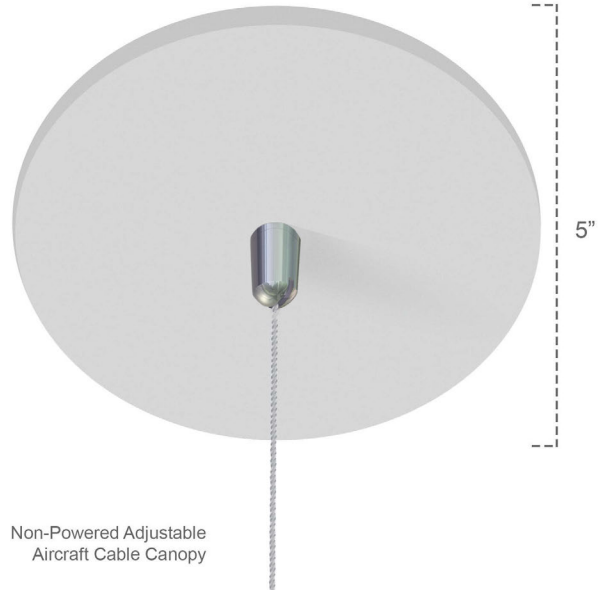

Project Name: \_\_\_\_\_ Type: \_\_\_\_\_ Quantity: \_\_\_\_\_

**INTENDED USE**

The **Alcon Lighting Canopy Kit for Slope Vaulted Ceiling** with 180° adjustable gripper is specially designed for architectural pendant and suspended light fixtures on vaulted ceilings.

**FEATURES**

- Diameter:** 5"
- Includes:** Adjustable Aircraft Cable (Power cable not included)

Ordering code example: (16501-S-4-WH)

Model	Cable Length		Finish	
<b>16501-S</b>	<b>4</b>	4 Foot	<b>WH</b>	White <small>Standard</small>
	<b>8</b>	8 Foot	<b>BK</b>	Black
	<b>12</b>	12 Foot	<b>SL</b>	Silver
	<b>20</b>	20 Foot		
	<b>30</b>	30 Foot		

Alcon Lighting 16501-S Canopy Kit with Adjustable Aircraft Cable for Slope Vaulted Ceiling