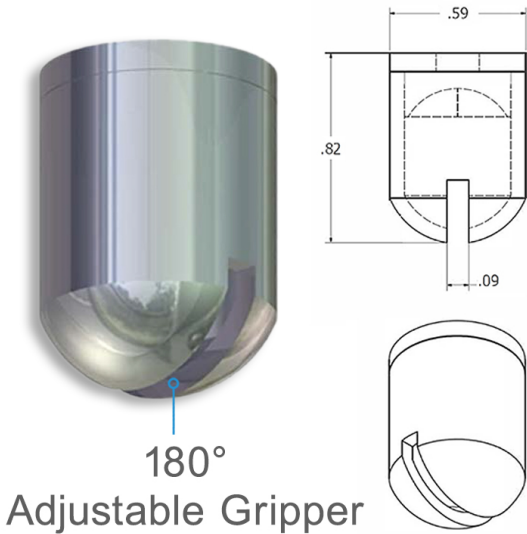

Project Name: \_\_\_\_\_ Type: \_\_\_\_\_ Quantity: \_\_\_\_\_

**INTENDED USE**

The **Alcon Lighting Canopy Kit for Slope Vaulted Ceiling** with 180° adjustable gripper is specially designed for architectural pendant and suspended light fixtures on vaulted ceilings.

**FEATURES**

- Diameter:** 5"
- Includes:** Adjustable Aircraft Cable (Power cable not included)

Ordering code example: (16501-S-4-WH)

Model	Cable Length		Finish	
<b>16501-S</b>	<b>4</b>	4 Foot	<b>WH</b>	White <small>Standard</small>
	<b>8</b>	8 Foot	<b>BK</b>	Black
	<b>12</b>	12 Foot	<b>SL</b>	Silver
	<b>20</b>	20 Foot		
	<b>30</b>	30 Foot		

Alcon Lighting 16501-S Canopy Kit with Adjustable Aircraft Cable for Slope Vaulted Ceiling