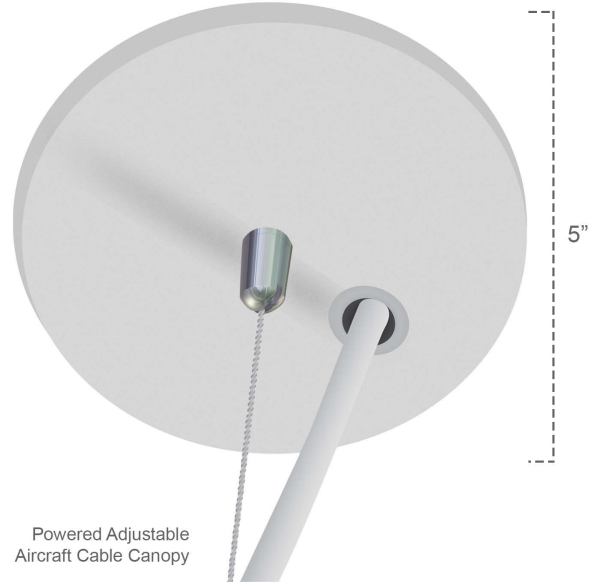

Project Name: \_\_\_\_\_ Type: \_\_\_\_\_ Quantity: \_\_\_\_\_

**INTENDED USE**

The **Alcon Lighting Canopy Kit for Slope Vaulted Ceiling** with 180° adjustable gripper is specially designed for architectural pendant and suspended light fixtures on vaulted ceilings.

**FEATURES**

- Diameter:** 5"
- Includes:** Adjustable Aircraft Cable (Power cable not included)

Ordering code example: (16501-S-4-WH)

Model	Cable Length		Finish	
<b>16501-S</b>	<b>4</b>	4 Foot	<b>WH</b>	White <small>Standard</small>
	<b>8</b>	8 Foot	<b>BK</b>	Black
	<b>12</b>	12 Foot	<b>SL</b>	Silver
	<b>20</b>	20 Foot		
	<b>30</b>	30 Foot		

Alcon Lighting 16501-S Canopy Kit with Adjustable Aircraft Cable for Slope Vaulted Ceiling