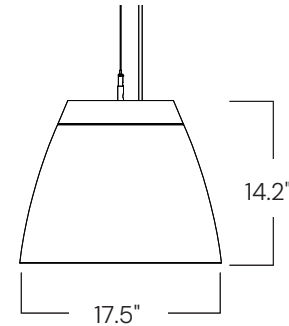

Project Name: _____ Type: _____ Quantity: _____

INTENDED USE

With a frosted round lens and a die-cast aluminum heat sink housing, the Darwin 15230 is ideal for warehouses, gymnasiums, and other mid- to high-ceiling applications where high-output LED lighting is desired.

FEATURES

Construction: Die cast aluminum heat sink housing. Spun .063 aluminum reflector.

Lens: Frosted round lens, safe for food service applications

CRI: 90+

LED: Nichia Corp.

Driver: 0-10V 5-wire 1% dimming.

Input Voltage: 120/277V, 50/60Hz

Emergency Back Up: 10W optional emergency back up battery available.

Listings: cUL listed for damp locations, Made in the USA

Ordering code example: **15230-BK-WH-30K-5L-ST24-SL-G-EM10**

Alcon Lighting 15230 Darwin LED Round Low Bay Pendant

Model	Exterior Finish		Interior Finish		Color Temp		Wattage | Lumens	Mounting	Canopy Color		Cord Color		Options
15230	BK	Black	WH	White	30K	3000K	5L	Surface Driver S-AC96 96" Adjustable Aircraft Cable	BK	Black	BK	Black	EM10 10W Emergency Back up Battery (90 minutes)
	WH	White	GD	Gold	35K	3500K	10L	96" Adjustable Aircraft Cable	SL	Silver	G	Gray	
	SL	Silver	AN	Anodized	40K	4000K	15L	64 Watts | 10000 lms 96 Watts | 15000 lms Custom Adjustable Aircraft Cable (Replace XX with Length in Inches)	WH	White	WH	White	
								Remote Driver R-AC96 96" Adjustable Aircraft Cable					
								R-ACXX Custom Adjustable Aircraft Cable (Replace XX with Length in Inches)					
								R-ACXX Custom Adjustable Aircraft Cable (Replace XX with Length in Inches)					
								ST24 24" Stem					
								ST36 36" Stem					
								ST48 48" Stem					
								STXX Custom Stem (Replace XX with Length in Inches)