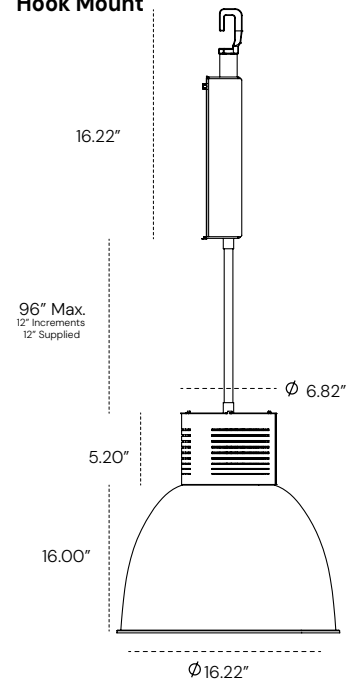

⁹ Not available with HC and HCP.

¹⁰ Up to 15000 lm.

¹¹ Up to 5000 lm.

MOUNTING

12" FIXTURE DIMENTIONS

Aircraft Cable

Stem Mount

Hook Mount

16" FIXTURE DIMENTIONS

Aircraft Cable

Stem Mount

Hook Mount

MOUNTING

Stem Mount

Driver located in canopy.

Hook Mount

Driver located in driver enclosure.

Aircraft Cable Mount

Cord & Cable Mount, fixed canopy (standard), driver located in canopy

LUMINOUS EFFICACY

Aluminum

Size	Lumens	Wattage	Delivered Lumens	Lm/W
12-Inch	5000	41.7	4870	116.79
	6000	47.8	5844	122.26
	8000	62.9	7914	125.82
	10000	79.5	9295	109.1
	12000	94.2	10310	109.45
	15000	112	12887	115.06
16-Inch	5000	42.3	4665	126.08
	6000	57.61	5598	132.34
	8000	85.2	7845	136.17
	10000	100	9806	115.09
	12000	112	11257	112.57
	15000	156	14976	133.71

Polycarbonate

Size	Lumens	Wattage	Delivered Lumens	Lm/W	Flat Clear Lens (Lumens)	Flat Clear Lens (Lm/W)	Conical Lens (Lumens)	Conical Lens (Lm/W)
12-Inch	5000		5303	127.17	4605	110.43	4619	110.77
	6000		6363	133.12	5526	115.61	5543	115.96
	8000		7613	121.03	7368	117.14	7391	117.5
	10000		9571	111.7	9210	108.1	9238	108.43
	12000		10928	116.01	11052	117.32	11086	117.69
	15000		13660	121.96	13816	123.36	13858	123.73
16-Inch	5000	37	5101	137.86	4519	122.14	4292	116
	6000	42.3	6121	144.7	5423	128.2	5150	121.75
	8000	57.61	7895	137.04	7230	125.5	6867	119.2
	10000	85.2	9869	115.83	9038	118.14	8583	112.2
	12000	100	11842	118.42	10846	106.07	10300	103
	15000	112	14510	129.55	13557	121.04	13309	118.83
	20000	156	19347	124.02	18076	115.87	17746	113.76