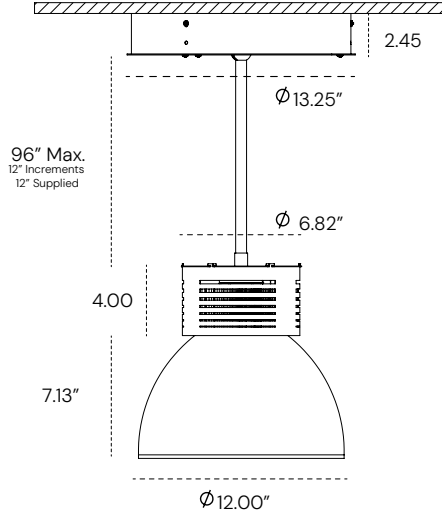

⁴ Not available for lumen packages from 15L-20L.

⁵ Available only for 16" Diameter Fixture.

⁶ Available only with polycarbonate shade.

⁷ Available only with aluminum shade.

⁸ Max 8' for 16" diameter. Max 6' for 12" diameter.

⁹ Not available with HC and HCP.

¹⁰ Up to 15000 lm.

¹¹ Up to 5000 lm.

MOUNTING

12" FIXTURE DIMENTIONS

Aircraft Cable

Stem Mount

Hook Mount

16" FIXTURE DIMENTIONS

Aircraft Cable

Stem Mount

Hook Mount

MOUNTING

Stem Mount

Driver located in canopy.

Hook Mount

Driver located in driver enclosure.

Aircraft Cable Mount

Cord & Cable Mount, fixed canopy (standard), driver located in canopy

LUMINOUS EFFICACY

Aluminum

Size	Lumens	Wattage	Delivered Lumens	Lm/W
12-Inch	5000	41.7	4870	116.79
	6000	47.8	5844	122.26
	8000	62.9	7914	125.82
	10000	79.5	9295	109.1
	12000	94.2	10310	109.45
	15000	112	12887	115.06
16-Inch	5000	42.3	4665	126.08
	6000	57.61	5598	132.34
	8000	85.2	7845	136.17
	10000	100	9806	115.09
	12000	112	11257	112.57
	15000	156	14976	133.71