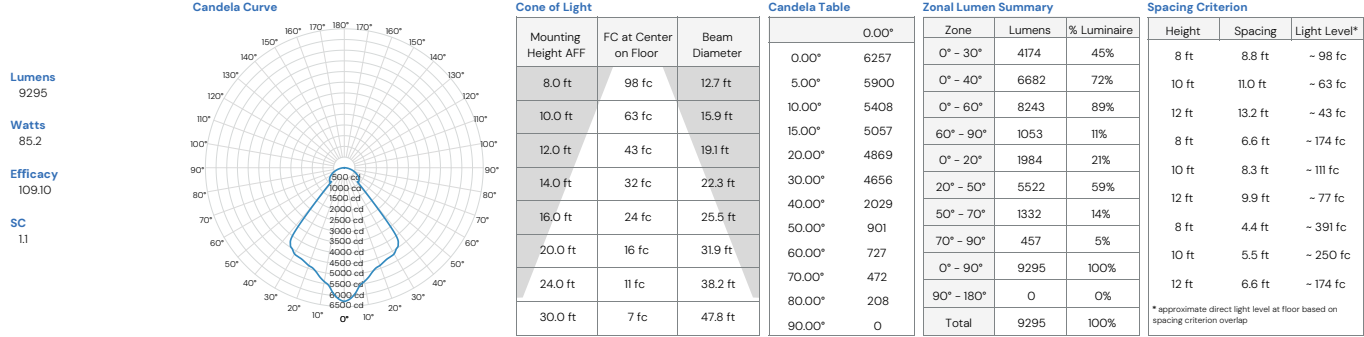

12" PHOTOMETRY

Aluminum Shade 80°

Polycarbonate Shade 65°