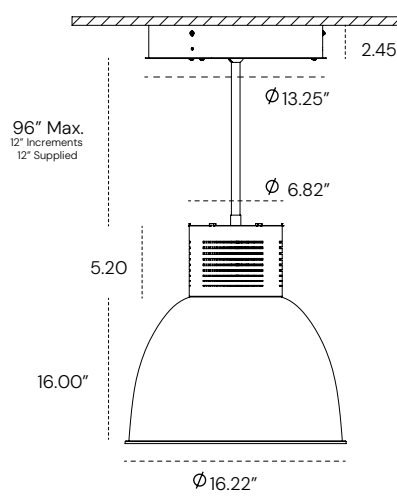

⁴ Not available for lumen packages from 15L-20L.

⁵ Available only for 16" Diameter Fixture.

⁶ Available only with polycarbonate shade.

⁷ Available only with aluminum shade.

⁸ Max 8' for 16" diameter. Max 6' for 12" diameter.

⁹ Not available with HC and HCP.

¹⁰ Up to 15000 lm.

¹¹ Up to 5000 lm.

MOUNTING

12" FIXTURE DIMENTIONS

Aircraft Cable

Stem Mount

Hook Mount

16" FIXTURE DIMENTIONS

Aircraft Cable

Stem Mount

Hook Mount

MOUNTING

Stem Mount

Driver located in canopy.

Hook Mount