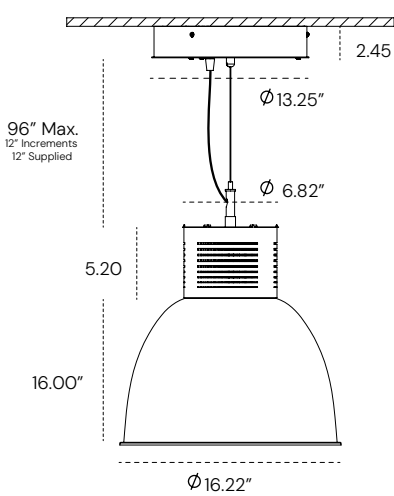

⁴ Not available for lumen packages from 15L-20L.

⁵ Available only for 16" Diameter Fixture.

⁶ Available only with polycarbonate shade.

⁷ Available only with aluminum shade.

⁸ Max 8' for 16" diameter. Max 6' for 12" diameter.

⁹ Not available with HC and HCP.

¹⁰ Up to 15000 lm.

¹¹ Up to 5000 lm.

MOUNTING

12" FIXTURE DIMENTIONS

Aircraft Cable

Stem Mount

Hook Mount

16" FIXTURE DIMENTIONS

Aircraft Cable

Stem Mount

Hook Mount

MOUNTING

Stem Mount

Driver located in canopy.

Hook Mount