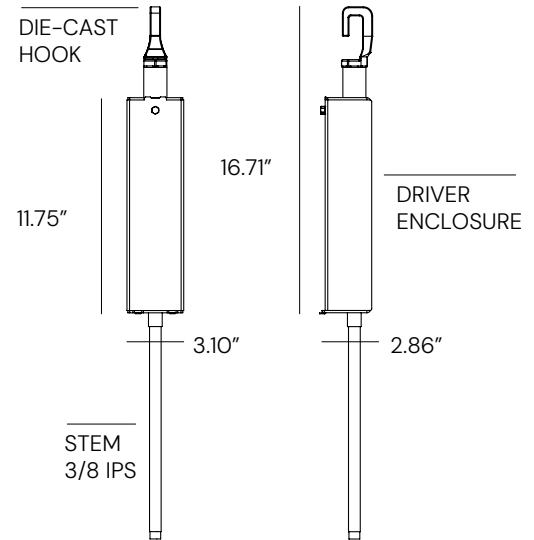

⁹ Not available with HC and HCP.

¹⁰ Up to 15000 lm.

¹¹ Up to 5000 lm.

MOUNTING

12" FIXTURE DIMENTIONS

Aircraft Cable

Stem Mount

Hook Mount

16" FIXTURE DIMENTIONS

Aircraft Cable

Stem Mount

Hook Mount

MOUNTING

Stem Mount

Driver located in canopy.

Hook Mount

Driver located in driver enclosure.

Aircraft Cable Mount

Cord & Cable Mount, fixed canopy (standard), driver located in canopy

LUMINOUS EFFICACY

Aluminum

Size	Lumens	Wattage	Delivered Lumens	Lm/W
12-Inch	5000	41.7	4870	116.79
	6000	47.8	5844	122.26
	8000	62.9	7914	125.82
	10000	79.5	9295	109.1
	12000	94.2	10310	109.45
	15000	112	12887	115.06
16-Inch	5000	42.3	4665	126.08
	6000	57.61	5598	132.34
	8000	85.2	7845	136.17
	10000	100	9806	115.09
	12000	112	11257	112.57
	15000	156	14976	133.71