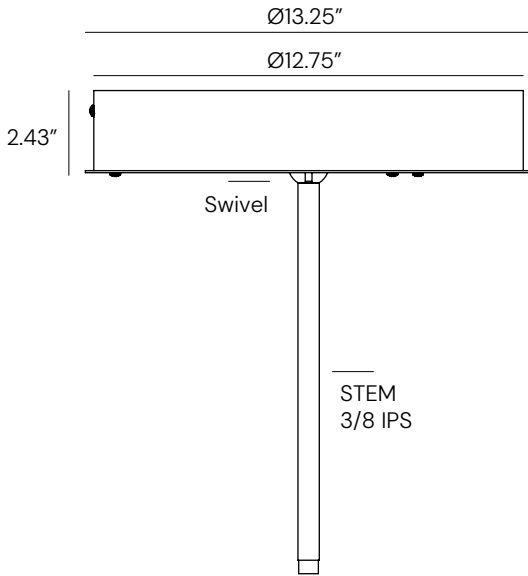

⁹ Not available with HC and HCP.

¹⁰ Up to 15000 lm.

¹¹ Up to 5000 lm.

MOUNTING

12" FIXTURE DIMENTIONS

Aircraft Cable

Stem Mount

Hook Mount

16" FIXTURE DIMENTIONS

Aircraft Cable

Stem Mount

Hook Mount

MOUNTING

Stem Mount

Driver located in canopy.

Hook Mount

Driver located in driver enclosure.

Aircraft Cable Mount

Cord & Cable Mount, fixed canopy (standard), driver located in canopy

LUMINOUS EFFICACY

Aluminum

Size	Lumens	Wattage	Delivered Lumens	Lm/W
12-Inch	5000	41.7	4870	116.79
	6000	47.8	5844	122.26
	8000	62.9	7914	125.82
	10000	79.5	9295	109.1
	12000	94.2	10310	109.45
	15000	112	12887	115.06
16-Inch	5000	42.3	4665	126.08
	6000	57.61	5598	132.34
	8000	85.2	7845	136.17
	10000	100	9806	115.09
	12000	112	11257	112.57
	15000	156	14976	133.71