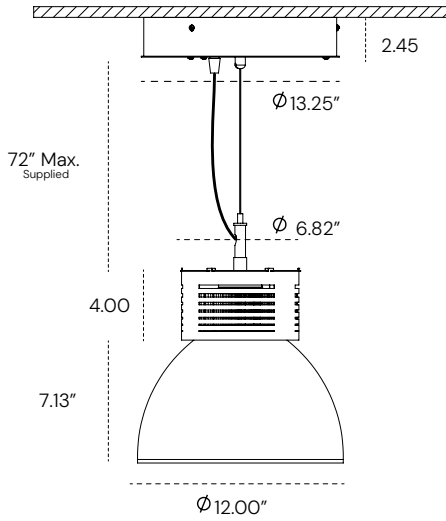

⁴ Not available for lumen packages from 15L-20L.

⁵ Available only for 16" Diameter Fixture.

⁶ Available only with polycarbonate shade.

⁷ Available only with aluminum shade.

⁸ Max 8' for 16" diameter. Max 6' for 12" diameter.

⁹ Not available with HC and HCP.

¹⁰ Up to 15000 lm.

¹¹ Up to 5000 lm.

MOUNTING

12" FIXTURE DIMENTIONS

Aircraft Cable

Stem Mount

Hook Mount

16" FIXTURE DIMENTIONS

Aircraft Cable

Stem Mount

Hook Mount

MOUNTING

Stem Mount

Driver located in canopy.

Hook Mount