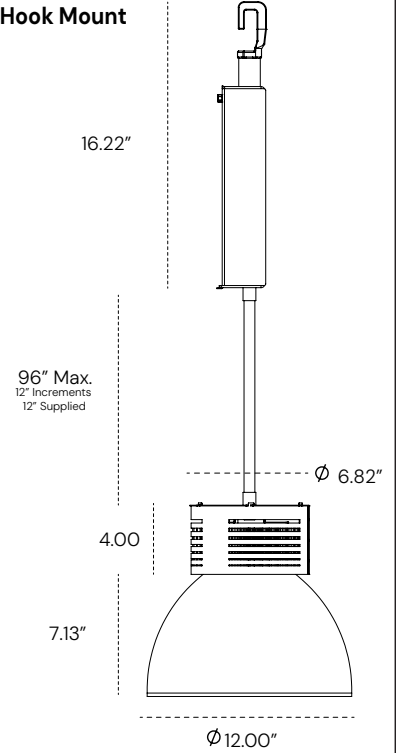

⁴ Not available for lumen packages from 15L-20L.

⁵ Available only for 16" Diameter Fixture.

⁶ Available only with polycarbonate shade.

⁷ Available only with aluminum shade.

⁸ Max 8' for 16" diameter. Max 6' for 12" diameter.

⁹ Not available with HC and HCP.

¹⁰ Up to 15000 lm.

¹¹ Up to 5000 lm.

MOUNTING

12" FIXTURE DIMENTIONS

Aircraft Cable

Stem Mount

Hook Mount

16" FIXTURE DIMENTIONS

Aircraft Cable

Stem Mount

Hook Mount

MOUNTING

Stem Mount

Driver located in canopy.

Hook Mount

Polycarbonate

Size	Lumens	Wattage	Delivered Lumens	Lm/W	Flat Clear Lens (Lumens)	Flat Clear Lens (Lm/W)	Conical Lens (Lumens)	Conical Lens (Lm/W)
12-Inch	5000		5303	127.17	4605	110.43	4619	110.77
	6000		6363	133.12	5526	115.61	5543	115.96
	8000		7613	121.03	7368	117.14	7391	117.5
	10000		9571	111.7	9210	108.1	9238	108.43
	12000		10928	116.01	11052	117.32	11086	117.69
	15000		13660	121.96	13816	123.36	13858	123.73
16-Inch	5000	37	5101	137.86	4519	122.14	4292	116
	6000	42.3	6121	144.7	5423	128.2	5150	121.75
	8000	57.61	7895	137.04	7230	125.5	6867	119.2
	10000	85.2	9869	115.83	9038	118.14	8583	112.2
	12000	100	11842	118.42	10846	106.07	10300	103
	15000	112	14510	129.55	13557	121.04	13309	118.83
	20000	156	19347	124.02	18076	115.87	17746	113.76