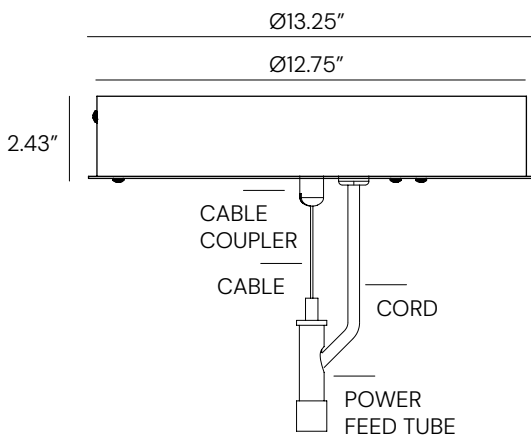

⁹ Not available with HC and HCP.

¹⁰ Up to 15000 lm.

¹¹ Up to 5000 lm.

MOUNTING

12" FIXTURE DIMENTIONS

Aircraft Cable

Stem Mount

Hook Mount

16" FIXTURE DIMENTIONS

Aircraft Cable

Stem Mount

Hook Mount

MOUNTING

Stem Mount

Driver located in canopy.

Hook Mount

Driver located in driver enclosure.

Aircraft Cable Mount

Cord & Cable Mount, fixed canopy (standard), driver located in canopy

LUMINOUS EFFICACY

Aluminum

Size	Lumens	Wattage	Delivered Lumens	Lm/W
12-Inch	5000	41.7	4870	116.79
	6000	47.8	5844	122.26
	8000	62.9	7914	125.82
	10000	79.5	9295	109.1
	12000	94.2	10310	109.45
	15000	112	12887	115.06
16-Inch	5000	42.3	4665	126.08
	6000	57.61	5598	132.34
	8000	85.2	7845	136.17
	10000	100	9806	115.09
	12000	112	11257	112.57
	15000	156	14976	133.71