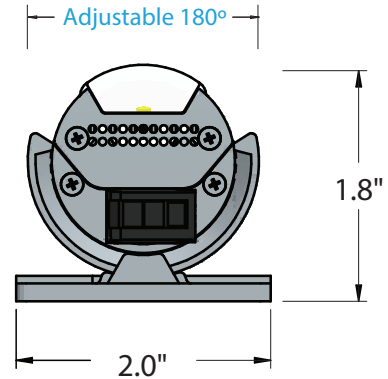

Project Name:

Type:

Quantity:

FIXTURE SPECIFICATIONS

INTENDED USE

The Alcon 14224 features a 180 degree adjustable hinge and provides accent and cove lighting suitable for residential and commercial purposes. Our LED Cove light offers a Color Rendering Index (CRI) of 90-plus and provides lighting with high lumen output,

FEATURES

- Lens:** Clear Polycarbonate
- Power Factor:** typical > 0.95, THD <20, meets Class 1 or Class 2 circuit.
- Life:** 54,000 hours
- Optics:** 120° x 120° Flood
- CRI:** 90+
- Operating Temperature:** -4°F (-20°C) ~ 122°F (50°C)
- Warranty:** Standard 5 years carefree for parts & components (Labor not included)
- Listing:** cETLus listed, Suitable for damp locations, EM options are CEC Compliant

ORDERING INFORMATION Example: (14224-1-22K-120)

Model	Length Wattage Lumen	Color Temp	Driver	Options
14224	1F 1 Foot 12 Watt 1144 Lumen	22K 2200K	TE Triac & ELV (120V) Internal	LC12' 12" Link Cable
	4F 4 Foot 45 Watt 4576 Lumen	25K 2500K	D10 0-10V (Dim to 1%) Internal	LC60 60" Link Cable
		27K 2700K		HC120N 120" Hardwire Cable
		30K 3000K		
		35K 3500K		
		40K 4000K		
		50K 5000K		
		5000K		