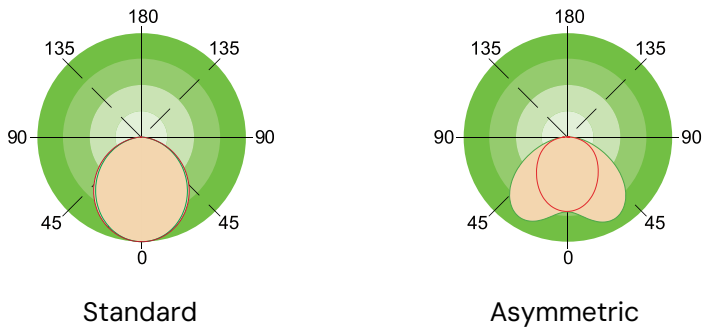

FEATURES

- **Construction:** One-piece die-cast aluminum housing.
- **Lens:** Prismatic translucent acrylic lens
- **Lumen Switch:** Please see third page for lumen chart
- **Color Temperature Switch:** Switch from 4000K to 5000K
- **Life:** 50,000 hours
- **Operating Temperature:** -4°F (-20°C) ~ 122°F (50°C)
- **Dimming:** 0-10V (10 ~ 100%)
- **CRI:** 80+
- **Warranty:** 5-Year Limited Warranty
- **Listings:** UL/cUL Listed, Suitable for Damp Location, ARRA compliant

Distribution