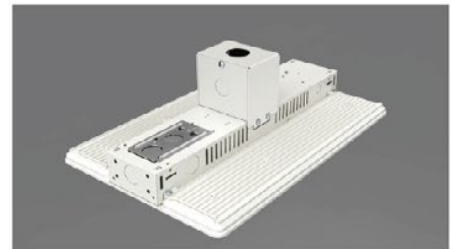

SELECTABLE SWITCH AND MOUNTING TYPES

CCT AND WATTAGE SELECTABLE

This fixture allows field adjustment of both lumen output and color temperature.

60" Aircraft Cable
(Standard)

Surface Mounting
Bracket

Pendant
Mounting Bracket