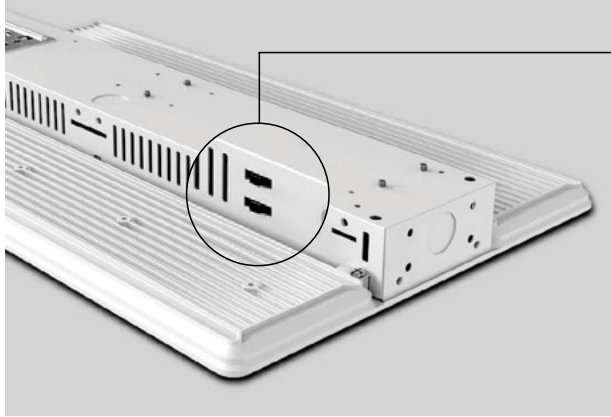

SELECTABLE SWITCH AND MOUNTING TYPES

CCT AND WATTAGE SELECTABLE

This fixture allows field adjustment of both lumen output and color temperature.