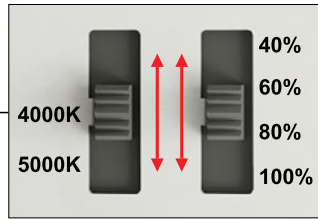

SELECTABLE SWITCH AND MOUNTING TYPES

CCT AND WATTAGE SELECTABLE

This fixture allows field adjustment of both lumen output and color temperature.