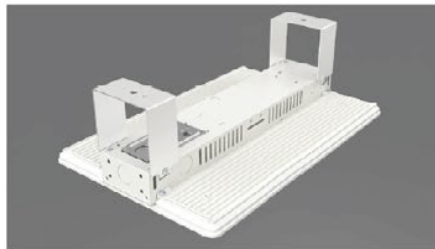

SELECTABLE SWITCH AND MOUNTING TYPES

CCT AND WATTAGE SELECTABLE

This fixture allows field adjustment of both lumen output and color temperature.

60" Aircraft Cable
(Standard)

Surface Mounting
Bracket

Pendant
Mounting Bracket