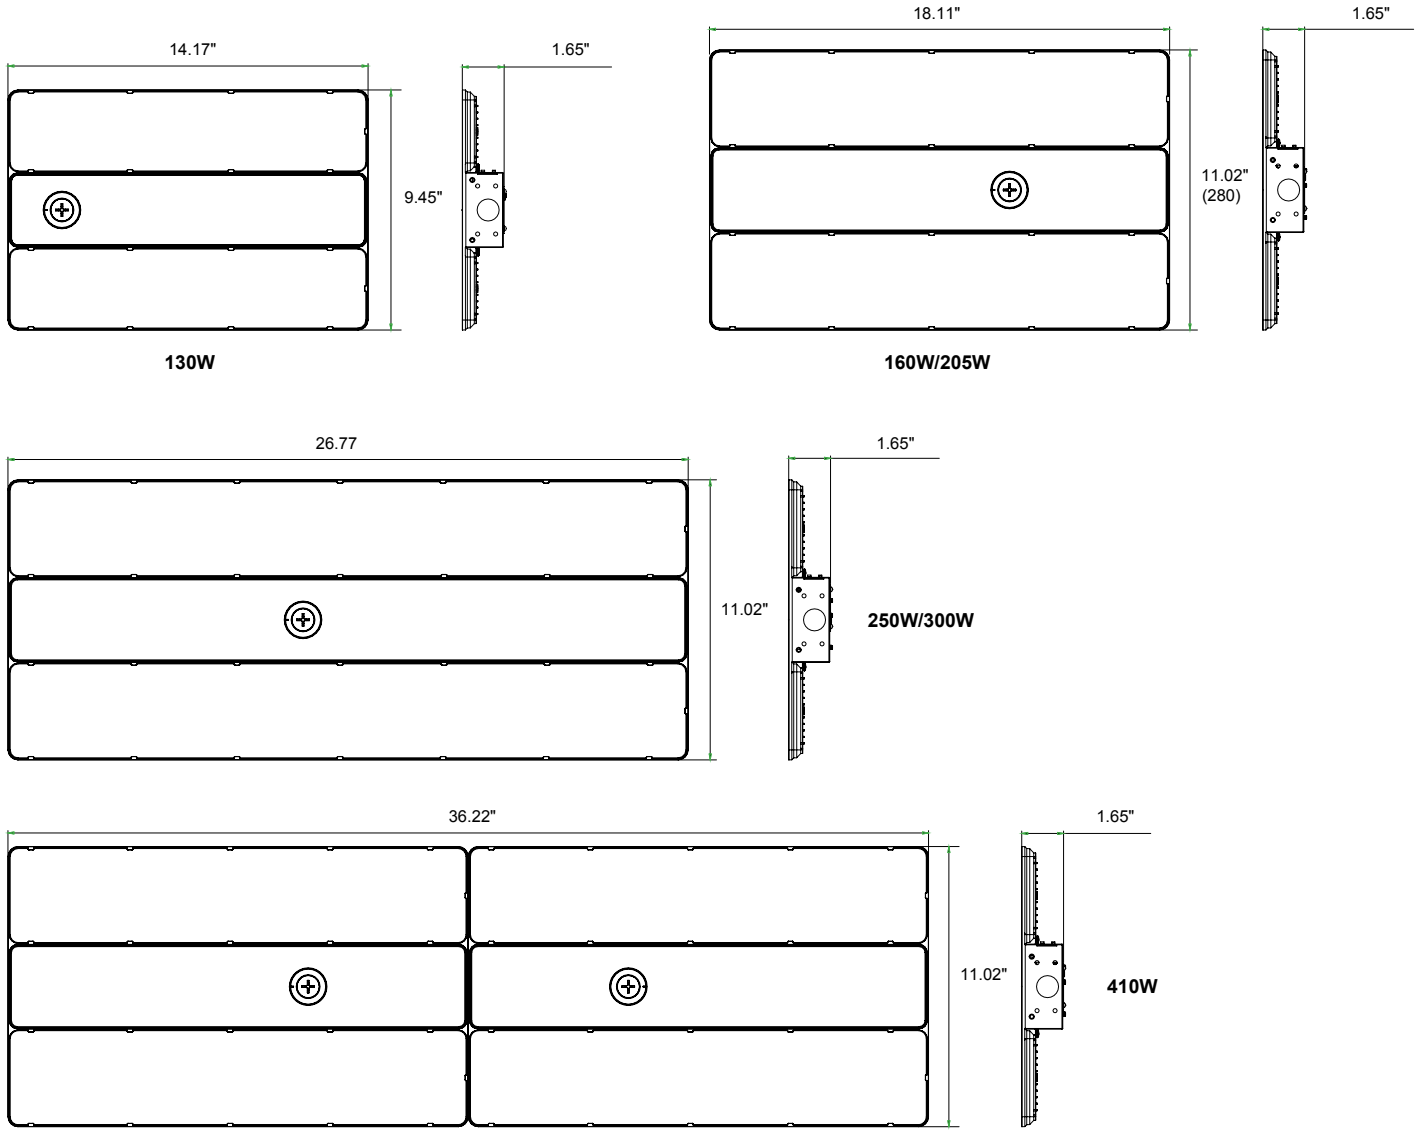

LINE DRAWINGS

LUMEN CHART

130W					
SETTING	WATTS	4000K		5000K	
		Lumen Output	Lumen / Watts	Lumen Output	Lumen / Watts
100%	130W	18500 lm	142 lm/W	18500 lm	142 lm/W
80%	104W	15200 lm	146 lm/W	15200 lm	146 lm/W
60%	78W	12100 lm	155 lm/W	12100 lm	155 lm/W
40%	52W	8200 lm	158 lm/W	8200 lm	158 lm/W

160W					
SETTING	WATTS	4000K		5000K	
		Lumen Output	Lumen / Watts	Lumen Output	Lumen / Watts
100%	160W	24100 lm	151 lm/W	24100 lm	151 lm/W
80%	128W	20000 lm	156 lm/W	20000 lm	156 lm/W
60%	96W	15500 lm	161 lm/W	15500 lm	161 lm/W
40%	64W	10600 lm	166 lm/W	10600 lm	166 lm/W

205W					
SETTING	WATTS	4000K		5000K	
		Lumen Output	Lumen / Watts	Lumen Output	Lumen / Watts
100%	205W	30500 lm	149 lm/W	30500 lm	149 lm/W
80%	164W	25000 lm	152 lm/W	25000 lm	152 lm/W
60%	123W	19500 lm	159 lm/W	19500 lm	159 lm/W
40%	82W	14000 lm	171 lm/W	14000 lm	171 lm/W

300W					
SETTING	WATTS	4000K		5000K	
		Lumen Output	Lumen / Watts	Lumen Output	Lumen / Watts
100%	300W	42000 lm	140 lm/W	42000 lm	140 lm/W
80%	240W	36000 lm	150 lm/W	36000 lm	150 lm/W
60%	180W	28000 lm	156 lm/W	28000 lm	156 lm/W
40%	120W	20000 lm	167 lm/W	20000 lm	167 lm/W

410W					
SETTING	WATTS	4000K		5000K	
		Lumen Output	Lumen / Watts	Lumen Output	Lumen / Watts
100%	410W	60600 lm	148 lm/W	60600 lm	148 lm/W
80%	328W	50000 lm	152 lm/W	50000 lm	152 lm/W
60%	246W	38400 lm	156 lm/W	38400 lm	156 lm/W
40%	164W	28000 lm	171 lm/W	28000 lm	171 lm/W