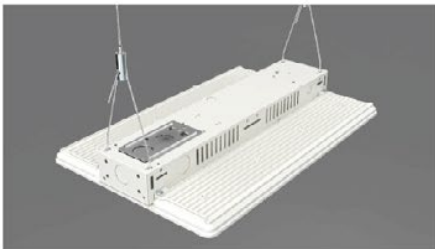

60" Aircraft Cable
(Standard)