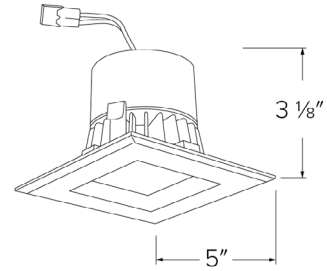

LED MODULES FINISH AND DIMENSIONS

14106-4ND-ADJ

Bronze and Black Finish not available for Round Adjustable High Lumen Output

14106-SQN4-D

14106-SQN4-ADJ

Bronze and Black Finish not available for Square Adjustable High Lumen Output

White

Bronze

Black