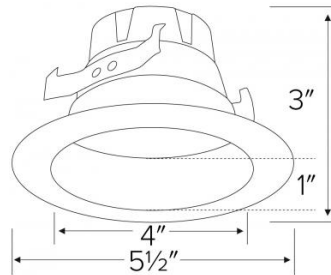

FEATURES

- Housing Dimensions:** 4" Height x 4" Outer Diameter
- Construction:** IC Airtight metallic outlet box listed per UL514A; includes snap-off tabs and knockouts for conduit
- Mounting:** New Construction pour-in box; secured to a temporary wooden board during the concrete pour
- CRI:** 90+
- Voltage:** 120V
- Driver:** TRIAC / ELV dims to: 10% minimum (see page 4)
- Life:** 50,000 Hours
- Warranty:** 5 years carefree for parts and components (labor not included) applies to LED modules
- Listings:** Location Rated: cUL Wet (Direct LED Modules) / cUL Damp (Adjustable LED Modules), Energy Star, IC Rated for direct contact with insulation; UL514A Listed

FEATURES COMPARISON

FEATURES	4ND-D-LLO	4ND-D-HLO	SQN4-D-LLO ⁹	4ND-ADJ-HLO	4ND-ADJ-LLO	SQN4-ADJ-LLO	SQN4-ADJ-HLO
DIMENSIONS	3" H x 5½" W	3" H x 5½" W	3 1/8" H x 5" W	3½" H x 5" W	3½" H x 5" W	3" H x 5" W	3" H x 5" W
CONSTRUCTION	Spun Metal, powder coat	Spun Metal	Die-Cast				
LUMENS	700 lm	1,000 lm	750 lm, 850 lm	1,000 lm	700 lm	700 lm	1,000 lm
WATTAGE	10 Watts	14 Watts	11 Watts	12 Watts	9 Watts	11 Watts	12 Watts
COLOR TEMP	Warm Dimming (1800K-3000K)	27/30/35/40/50K Selectable Switch					
BEAM ANGLE	90°			60°			
ADJUSTABILITY	NO			25° Tilt, 358° Rotation			
LENS	Frosted polycarbonate anti-glare	Frosted polycarbonate, soft white		Frosted polycarbonate			
EFLECTOR	Open	Standard	Open	Standard			
FINISH	White, Bronze	White, Haze with White Trim	White, Black, Bronze	White	White, Black, Bronze		White
LOCATION RATED	WET			DAMP			

⁹ Bronze finish yields 750 lm; White and Black yield 850 lm

LED MODULES, FINISH AND DIMENSIONS

14106-4ND-D

White

Bronze

14106-4ND-HLO

White

Haze with White Trim