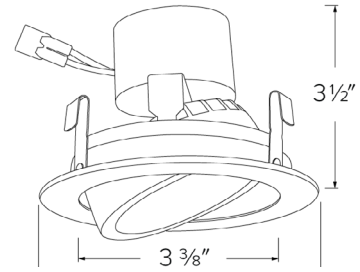

LED MODULES FINISH AND DIMENSIONS

14106-4ND-ADJ

Bronze and Black Finish not available for Round Adjustable High Lumen Output

14106-SQN4-D

14106-SQN4-ADJ

Bronze and Black Finish not available for Square Adjustable High Lumen Output

White

Bronze

Black