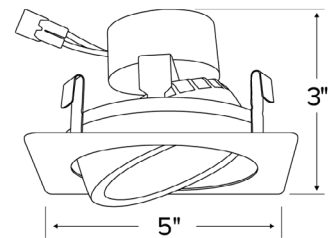

LED MODULES FINISH AND DIMENSIONS

14106-4ND-ADJ

Bronze and Black Finish not available for Round Adjustable High Lumen Output

14106-SQN4-D

14106-SQN4-ADJ

Bronze and Black Finish not available for Square Adjustable High Lumen Output

White

Bronze

Black