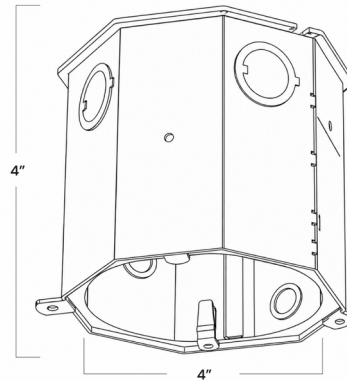

Project Name: _____ Type: _____ Quantity: _____

INTENDED USE

The 4-Inch LED Recessed Concrete Downlight Series is designed for seamless integration into poured concrete ceilings, supporting a range of interior lighting needs from warm, hospitality-driven environments to efficient commercial spaces. Suitable for general illumination, architectural accents, and residential areas, it offers a clean recessed solution with broad compatibility with the listed 4" LED module configurations. Other third-party inserts may require independent compatibility verification prior to specification. Designed for integration into 2-Hour fire rated concrete ceiling.

FEATURES

- Housing Dimensions:** 4" Height x 4" Outer Diameter
- Construction:** IC Airtight metallic outlet box listed per UL514A; includes snap-off tabs and knockouts for conduit
- Mounting:** New Construction pour-in box; secured to a temporary wooden board during the concrete pour
- CRI:** 90+
- Voltage:** 120V
- Driver:** TRIAC / ELV dims to: 10% minimum (see page 4)
- Life:** 50,000 Hours
- Warranty:** 5 years carefree for parts and components (labor not included) applies to LED modules
- Listings:** Location Rated: cUL Wet (Direct LED Modules) / cUL Damp (Adjustable LED Modules), Energy Star, IC Rated for direct contact with insulation; UL514A Listed