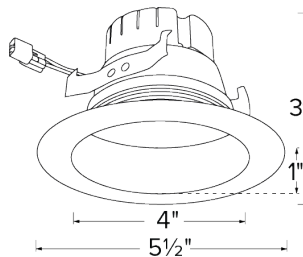

FEATURES

- Housing Dimensions:** 4" Height x 4" Outer Diameter
- Construction:** IC Airtight metallic outlet box listed per UL514A; includes snap-off tabs and knockouts for conduit
- Mounting:** New Construction pour-in box; secured to a temporary wooden board during the concrete pour
- CRI:** 90+
- Voltage:** 120V
- Driver:** TRIAC / ELV dims to: 10% minimum (see page 4)
- Life:** 50,000 Hours
- Warranty:** 5 years carefree for parts and components (labor not included) applies to LED modules
- Listings:** Location Rated: cUL Wet (Direct LED Modules) / cUL Damp (Adjustable LED Modules), Energy Star, IC Rated for direct contact with insulation; UL514A Listed

FEATURES COMPARISON

FEATURES	4ND-D-LLO	4ND-D-HLO	SQN4-D-LLO ⁹	4ND-ADJ-HLO	4ND-ADJ-LLO	SQN4-ADJ-LLO	SQN4-ADJ-HLO
DIMENSIONS	3" H x 5½" W	3" H x 5½" W	3 1/8" H x 5" W	3½" H x 5" W	3½" H x 5" W	3" H x 5" W	3" H x 5" W
CONSTRUCTION	Spun Metal, powder coat	Spun Metal	Die-Cast				
LUMENS	700 lm	1,000 lm	750 lm, 850 lm	1,000 lm	700 lm	700 lm	1,000 lm
WATTAGE	10 Watts	14 Watts	11 Watts	12 Watts	9 Watts	11 Watts	12 Watts
COLOR TEMP	Warm Dimming (1800K-3000K)	27/30/35/40/50K Selectable Switch					
BEAM ANGLE	90°			60°			
ADJUSTABILITY	NO			25° Tilt, 358° Rotation			
LENS	Frosted polycarbonate anti-glare	Frosted polycarbonate, soft white		Frosted polycarbonate			
EFLECTOR	Open	Standard	Open	Standard			
FINISH	White, Bronze	White, Haze with White Trim	White, Black, Bronze	White	White, Black, Bronze		White
LOCATION RATED	WET			DAMP			

⁹ Bronze finish yields 750 lm; White and Black yield 850 lm

LED MODULES, FINISH AND DIMENSIONS

14106-4ND-D

White

Bronze

14106-4ND-HLO

White

Haze with White Trim