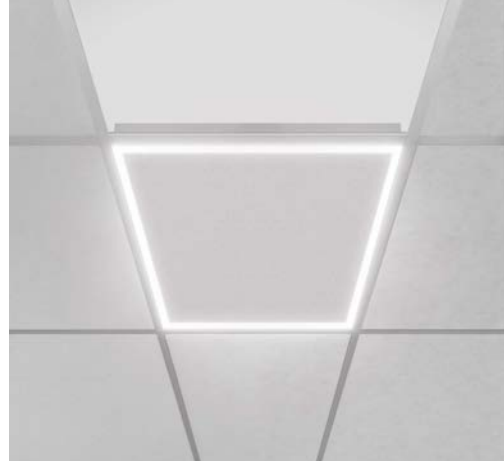

Project Name: _____ Type: _____ Quantity: _____

Alcon Lighting 14029 Acoustical Tile Edge-Lit Grid Ceiling Linear Strip LED Light Fixture

INTENDED USE

The specification grade Alcon Lighting 14029 Acoustical Tile Edge-Lit Grid Ceiling Linear Strip LED Light Fixture delivers clear light to commercial, hospitality and residential interiors. Our modern & stylish light designs offer excellent direct lighting, exceptional performance and versatility in offices, classrooms, conference rooms, museums, retail outlets, hotels, restaurants and more.

FEATURES

- **Construction:** Aluminum Frame
- **Finish:** White
- **Voltage:** 120-277V
- **Color Temperature:** 3500K / 4000K / 5000K
- **CRI:** 80+
- **Dimming:** 0-10V Dimmable
- **Ambient Temperature:** 14°F to 104°F
- **Life:** 60,000 Hours
- **Power Factor:** >0.99
- **Optional Emergency Battery:** 20 Watts, 3000 lumens
- **Warranty:** 5 years carefree for parts & components (labor not included)
- **Listings:** cETLus listed, IP40, Suitable for damp location