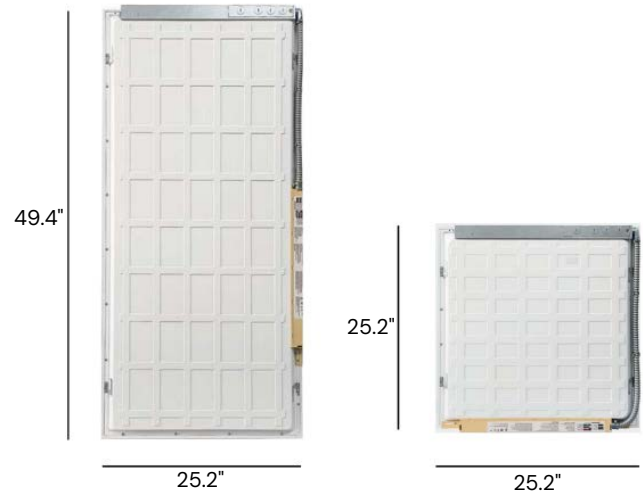

FEATURES

- **Construction:** Back-lit design with frosted flat lens
- **Mounting:** Recessed compatible with T-bar, Pendant Y-cable mounting or Surface mount kit for Hard / Dry wall ceilings
- **Housing Depth:** 6.1" frame thickness
- **Finish:** White
- **Voltage:** 120-277V AC 50/60Hz
- **Color Temperature:** 35/40/50/57/65K selectable switch
- **Dimming Driver:** 0-10V
- **Emergency Battery (External):** 8/15/25 Watts with 90 minutes of operation
- **Ambient Temperature:** -4°F to 113°F
- **Efficacy (LPW):** Up to 130
- **THD:** ≤ 20%
- **Power Factor:** ≥ 0.9
- **CRI:** 80+
- **Warranty:** 5 years Carefree for parts & components (Labor not included)
- **Listings:** ETL listed, suitable for damp locations, DLC5.1 Premium