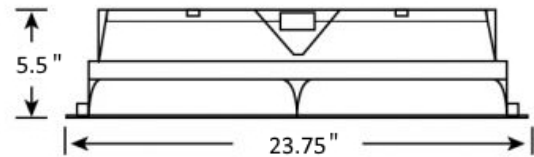

Project Name:

Type:

Quantity:

FIXTURE SPECIFICATIONS

INTENDED USE

Using T8 LED bulbs to deliver clear light, our RFT series parabolic LED troffer offers exceptional performance and versatility for office lighting as well as classrooms, conference rooms, museums, retail outlets, hotels, restaurants, and more. The commercial LED lighting T8 LED bulb troffer light is available in standard lengths of 1x4, 2x2 and 2x4.

AVAILABLE SIZES

1x4 | W 11.75" x L 48" x D 5.5"

2x2 | W 23.75" x L 24" x D 5.5"

2x4 | W 23.75" x L 48" x D 5.5"

FEATURES

Construction: Die-formed and embossed code 22 gauge steel. Louvers are formed in aluminum.

LED: Uses T8 LED lamps (bulbs included)

Mounting: Recessed inverted T-Bar ceilings. Grid mount.

Finish: High reflectance baked white enamel, with black reveal support rails
Installation: Wiring knockouts are provided on back and end of housing. Ballast cover or reflector snaps into place; no tools required for ballast access.

Voltage: 120-277V (50/60 Hz)

CRI: 80+

Life: 50,000 hours

Warranty: 5 years carefree for parts & components (labor not included)

Listings: UL Listed, Suitable for damp location, Assembled in the USA

ORDERING INFORMATION Example: (14015-22-45-35K)

Model	Size	Wattage | Lumens | Louver Cells | Dimming	Color Temp	Options
14015	14 1x4	1x4 Options 36 36 Watts | 2400 lms | 8 Cells (2x4) | 0-10V Dimming	35K	WP
		36N 36 Watts | 4500 lms | 8 Cells (2x4) | Non-Dimming	3500K	6FT Whip, 3/18ga
	22 2x2	2x2 Options 45 45 Watts | 3600 lms | 9 Cells (3x3) | 0-10V Dimming	40K	WP10
		60 60 Watts | 4800 lms | 9 Cells (3x3) | 0-10V Dimming	4000K	6FT Whip, 4/18ga
		45N 45 Watts | 5625 lms | 9 Cells (3x3) | Non-Dimming	50K	EM5
		60N 60 Watts | 7500 lms | 9 Cells (3x3) | Non-Dimming	5000K	5W Remote Emergency Battery Backup
	24 2x4	2x4 Options 3612 36W | 2880 lms | 12 Cells (3x4) | 0-10V Dimming	EM12	12W Remote
		3618 36W | 2880 lms | 18 Cells (3x6) | 0-10V Dimming	Emergency Battery Backup	
		5418 54W | 6300 lms | 18 Cells (3x6) | 0-10V Dimming		
		7218 72W | 8000 lms | 18 Cells (3x6) | 0-10V Dimming		
		7232 72W | 8000 lms | 32 Cells (4x8) | 0-10V Dimming		
		3612N 36W | 4500 lms | 12 Cells (3x4) | Non-Dimming		
3618N 36W | 4500 lms | 18 Cells (3x6) | Non-Dimming				
5418N 54W | 6750 lms | 18 Cells (3x6) | Non-Dimming				
7218N 72W | 9000 lms | 18 Cells (3x6) | Non-Dimming				
7232N 72W | 9000 lms | 32 Cells (4x8) | Non-Dimming