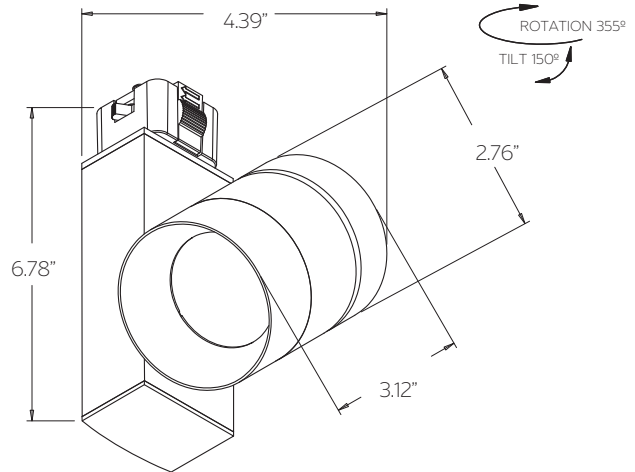

### INTENDED USE

The specification grade 13307 LED Adjustable Track Light delivers direct track lighting to commercial, hospitality and residential interior ceiling track lighting applications. Architecturally styled LED track lights feature small, unobtrusive size and are highly adjustable. Our modern LED track light fixture designs offer excellent illumination, exceptional performance and versatility in offices, classrooms, conference rooms, museums, retail outlets, hotels, restaurants, and more.

### FEATURES

- Construction:** Solid die-cast aluminum
- Adjustability:** 150° Adjustable Track head with 355° rotation
- Wattage:** 16W
- Lumens:** 1200L
- Installation:** H-Track is standard; all tracks have adjustable adapters for use with single or two-circuit tracks. *J-Style or L-Style is optional.*
- CRI:** 85+
- LED Life:** 50,000 Hours
- Dimming:** TRIAC and ELV
- Warranty:** 5 Years Carefree for Parts & Components (Labor Not Included)
- Listings:** cULus, RoHS Compliant

### ORDERING INFORMATION Example: (13307-27-BK-H-SP-120)

Model	Color Temp	Finish	Track	Beam Spread	Voltage
13307	27K 2700K	BK Black	H <sup>Std</sup> H - Style	B19 19° Narrow	120V 120V
	30K 3000K	WH White	J J - Style	B30 30° Flood	277V 277V
	40K 4000K		L L - Style	B45 45° Flood	