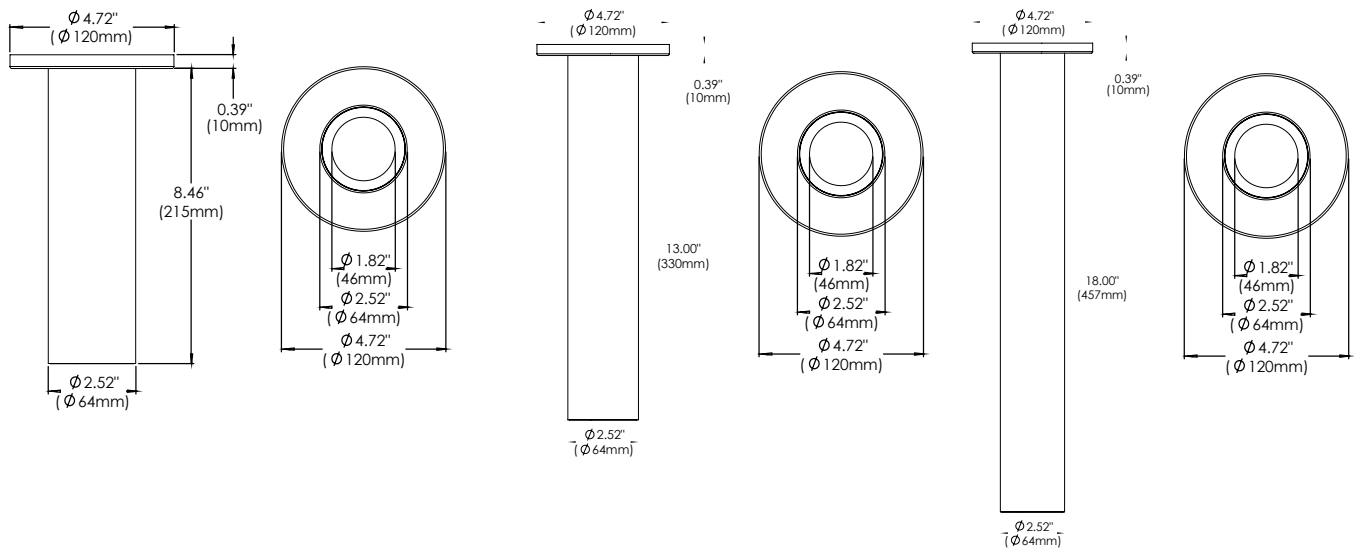

PRODUCT FAMILY

- 12305-P | Pendant
- 12305-S | Surface
- 12305-W | Wall

FEATURES

- Construction:** Extruded aluminum body, powder coat with premium paint
- Optics:** 15° / 24° / 38° fixed beam spread options.
- Pendant Mounting:** 72" Aircraft Cable standard. Mounts over existing octagon box.
- Dimming:** Constant current TRIAC & ELV @ 120V, 0-10V @ 120-277V
- CRI:** 90+
- Life:** 50,000 hours
- Warranty:** 5 years carefree for parts & components (labor not included)
- Listings:** cETLus, Title 24-JA8, Damp Location Suitable

White Exterior Finishes

Black Exterior Finishes

Lens Options

ORDERING INFORMATION Example: (12305-P-S-6-13W-27K-15-WH-GD-CL)

Model	Mount Type	Diameter	Height	Wattage Lumens	T ₅₀ hr	Optics	Driver	Exterior Finish	Interior Finish	Lens Options	Options
12305	P Pendant	2 2"	8 8" Tall	13 13W 1260 lms	27K 2700K	15 15°	TRI/ELV TRIAC / ELV	WH White	WH White	CL Clear	XEMI External Emergency Back-up Inverter
			13 13" Tall	30K 3000K	2 2	O10 0-10V Dimming	BK Black	BK Black	LI Linear Spread		
	S Surface	13 13" Tall	18 18" Tall	35K 3500K	44° Medium Flood	O10 0-10V Dimming	CR Chrome	CR Chrome	FR Frosted		
			18 18" Tall	40K 4000K	38 38°		GD Gold	GD Gold	SO Solite		
	W Wall	4 4"	6 6" Tall	13 13W 1260 lms	10 10" Tall	26 26W 2030 lms	38° Wide Flood			HC Honeycomb	
			10 10" Tall	18 18" Tall							

Pendant 2" Diameter Dimensions

Pendant 4" Diameter Dimensions

Surface 2" Diameter Dimensions

Surface 4" Diameter Dimensions

Wall 2" Diameter Dimensions

Wall 4" Diameter Dimensions

2" DIAMETER PHOTOMETRICS

13W | 15° Narrow Flood | Clear Optics

13W | 24° Medium Flood | Clear Optics

13W | 38° Wide Flood | Clear Optics

4" DIAMETER PHOTOMETRICS

13W | 15° Narrow Flood | Clear Optics

13W | 24° Medium Flood | Clear Optics

13W | 38° Wide Flood | Clear Optics