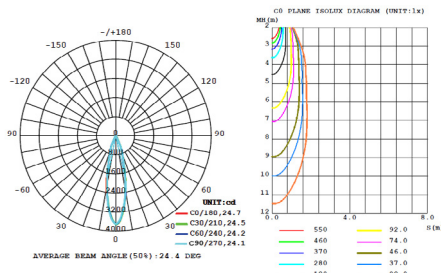

Pendant 2" Diameter Dimensions

Pendant 4" Diameter Dimensions

Surface 2" Diameter Dimensions

Surface 4" Diameter Dimensions

Wall 2" Diameter Dimensions

Wall 4" Diameter Dimensions

2" DIAMETER PHOTOMETRICS

13W | 15° Narrow Flood | Clear Optics

13W | 24° Medium Flood | Clear Optics

13W | 38° Wide Flood | Clear Optics

4" DIAMETER PHOTOMETRICS

13W | 15° Narrow Flood | Clear Optics

13W | 24° Medium Flood | Clear Optics

13W | 38° Wide Flood | Clear Optics