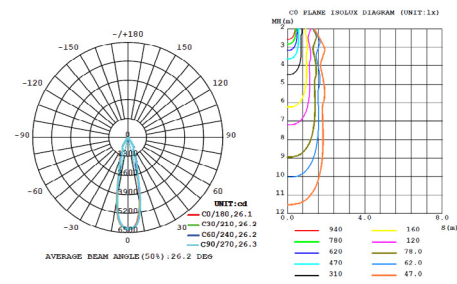

Pendant 2" Diameter Dimensions

Pendant 4" Diameter Dimensions

Surface 2" Diameter Dimensions

Surface 4" Diameter Dimensions

Wall 2" Diameter Dimensions

Wall 4" Diameter Dimensions

2" DIAMETER PHOTOMETRICS

13W | 15° Narrow Flood | Clear Optics

13W | 24° Medium Flood | Clear Optics

13W | 38° Wide Flood | Clear Optics

4" DIAMETER PHOTOMETRICS

13W | 15° Narrow Flood | Clear Optics

13W | 24° Medium Flood | Clear Optics

13W | 38° Wide Flood | Clear Optics

26W | 15° Narrow Flood | Clear Optics

26W | 24° Medium Flood | Clear Optics

26W | 38° Wide Flood | Clear Optics

COLOR TEMPERATURE GUIDE