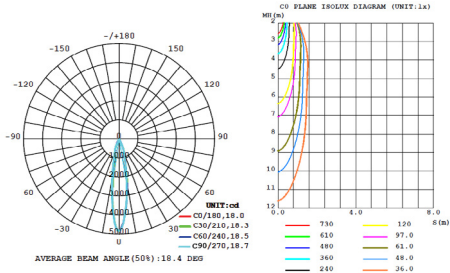

White Exterior Finishes

Black Exterior Finishes

Lens Options

ORDERING INFORMATION Example: (12305-P-S-6-13W-27K-15-WH-GD-CL)

Model	Mount Type	Diameter	Height	Wattage Lumens	T ₅₀ hr	Optics	Driver	Exterior Finish	Interior Finish	Lens Options	Options
12305	P Pendant	2 2"	8 8" Tall	13 13W 1260 lms	27K 2700K	15 15°	TRI/ELV TRIAC / ELV	WH White	WH White	CL Clear	XEMI External Emergency Back-up Inverter
			13 13" Tall	30K 3000K	2 2	O10 0-10V Dimming	BK Black	BK Black	LI Linear Spread		
	S Surface	13 13" Tall	18 18" Tall	35K 3500K	44° Medium Flood	O10 0-10V Dimming	CR Chrome	CR Chrome	FR Frosted		
			18 18" Tall	40K 4000K	38 38°		GD Gold	GD Gold	SO Solite		
	W Wall	4 4"	6 6" Tall	13 13W 1260 lms	10 10" Tall	26 26W 2030 lms	38° Wide Flood			HC Honeycomb	
			10 10" Tall	18 18" Tall							

Pendant 2" Diameter Dimensions

Pendant 4" Diameter Dimensions

Surface 2" Diameter Dimensions

Surface 4" Diameter Dimensions

Wall 2" Diameter Dimensions

Wall 4" Diameter Dimensions

2" DIAMETER PHOTOMETRICS

13W | 15° Narrow Flood | Clear Optics

13W | 24° Medium Flood | Clear Optics

13W | 38° Wide Flood | Clear Optics

4" DIAMETER PHOTOMETRICS

13W | 15° Narrow Flood | Clear Optics

13W | 24° Medium Flood | Clear Optics

13W | 38° Wide Flood | Clear Optics