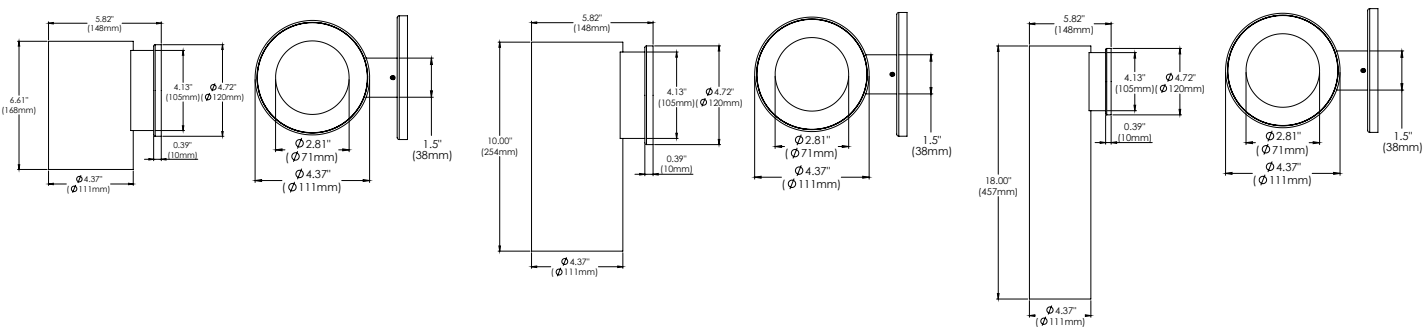

PRODUCT FAMILY

- 12305-P | Pendant
- 12305-S | Surface
- 12305-W | Wall

FEATURES

- Construction:** Extruded aluminum body, powder coat with premium paint
- Optics:** 15° / 24° / 38° fixed beam spread options.
- Pendant Mounting:** 72" Aircraft Cable standard. Mounts over existing octagon box.
- Dimming:** Constant current TRIAC & ELV @ 120V, 0-10V @ 120-277V
- CRI:** 90+
- Life:** 50,000 hours
- Warranty:** 5 years carefree for parts & components (labor not included)
- Listings:** cETLus, Title 24-JA8, Damp Location Suitable

White Exterior Finishes

Black Exterior Finishes

Lens Options

ORDERING INFORMATION Example: (12305-P-S-6-13W-27K-15-WH-GD-CL)

Model	Mount Type	Diameter	Height	Wattage Lumens	T ₅₀ hr	Optics	Driver	Exterior Finish	Interior Finish	Lens Options	Options
12305	P Pendant	2 2"	8 8" Tall	13 13W 1260 lms	27K 2700K	15 15°	TRI/ELV TRIAC / ELV	WH White	WH White	CL Clear	XEMI External Emergency Back-up Inverter
			13 13" Tall	30K 3000K	2 2	O10 0-10V Dimming	BK Black	BK Black	LI Linear Spread		
	S Surface	13 13" Tall	18 18" Tall	35K 3500K	44° Medium Flood	O10 0-10V Dimming	CR Chrome	CR Chrome	FR Frosted		
			18 18" Tall	40K 4000K	38 38°		GD Gold	GD Gold	SO Solite		
	W Wall	4 4"	6 6" Tall	13 13W 1260 lms	10 10" Tall	26 26W 2030 lms	38° Wide Flood			HC Honeycomb	
			10 10" Tall	18 18" Tall							

Pendant 2" Diameter Dimensions

Pendant 4" Diameter Dimensions

Surface 2" Diameter Dimensions

Surface 4" Diameter Dimensions

Wall 2" Diameter Dimensions

Wall 4" Diameter Dimensions

2" DIAMETER PHOTOMETRICS

13W | 15° Narrow Flood | Clear Optics

13W | 24° Medium Flood | Clear Optics

13W | 38° Wide Flood | Clear Optics

4" DIAMETER PHOTOMETRICS

13W | 15° Narrow Flood | Clear Optics

13W | 24° Medium Flood | Clear Optics

13W | 38° Wide Flood | Clear Optics