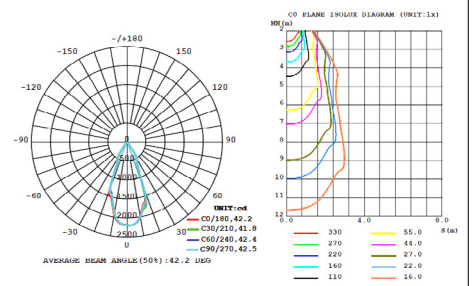

Pendant 2" Diameter Dimensions

Pendant 4" Diameter Dimensions

Surface 2" Diameter Dimensions

Surface 4" Diameter Dimensions

Wall 2" Diameter Dimensions

Wall 4" Diameter Dimensions

2" DIAMETER PHOTOMETRICS

13W | 15° Narrow Flood | Clear Optics

13W | 24° Medium Flood | Clear Optics

13W | 38° Wide Flood | Clear Optics

4" DIAMETER PHOTOMETRICS

13W | 15° Narrow Flood | Clear Optics

13W | 24° Medium Flood | Clear Optics

13W | 38° Wide Flood | Clear Optics

26W | 15° Narrow Flood | Clear Optics

26W | 24° Medium Flood | Clear Optics

26W | 38° Wide Flood | Clear Optics

COLOR TEMPERATURE GUIDE