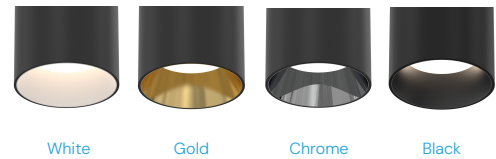

Project Name: _____ Type: _____ Quantity: _____

INTENDED USE

Though built for commercial-grade applications, with its many trim styles, this durable fixture is also used in residential installations. Our 12305 Family includes pendant, wall or ceiling surface cylindrical LED downlights, making it an extremely versatile product. Made from a single cylinder in diecast aluminum with no visible hardware in a sleek, symmetrical design, this light is available in multiple sizes and lumen outputs ranging from 1260L to 2030L.

PRODUCT FAMILY

- 12305-P | Pendant
- 12305-S | Surface
- 12305-W | Wall

FEATURES

- Construction:** Extruded aluminum body, powder coat with premium paint
- Optics:** 15° / 24° / 38° fixed beam spread options.
- Pendant Mounting:** 72" Aircraft Cable standard. Mounts over existing octagon box.
- Dimming:** Constant current TRIAC & ELV @ 120V, 0-10V @ 120-277V
- CRI:** 90+
- Life:** 50,000 hours
- Warranty:** 5 years carefree for parts & components (labor not included)
- Listings:** cETLus, Title 24-JA8, Damp Location Suitable

White Exterior Finishes

Black Exterior Finishes

Lens Options

ORDERING INFORMATION Example: (12305-P-S-6-13W-27K-15-WH-GD-CL)

Model	Mount Type	Diameter	Height	Wattage Lumens	T ₅₀ hr	Optics	Driver	Exterior Finish	Interior Finish	Lens Options	Options
12305	P Pendant	2 2"	8 8" Tall	13 13W 1260 lms	27K 2700K	15 15°	TRI/ELV TRIAC / ELV	WH White	WH White	CL Clear	XEMI External Emergency Back-up Inverter
			13 13" Tall	30K 3000K	2 2	O10 0-10V Dimming	BK Black	BK Black	LI Linear Spread		
	S Surface	13 13" Tall	18 18" Tall	35K 3500K	44° Medium Flood	O10 0-10V Dimming	CR Chrome	CR Chrome	FR Frosted		
			18 18" Tall	40K 4000K	38 38°		GD Gold	GD Gold	SO Solite		
	W Wall	4 4"	6 6" Tall	13 13W 1260 lms	10 10" Tall	26 26W 2030 lms	38° Wide Flood			HC Honeycomb	
			10 10" Tall	18 18" Tall							