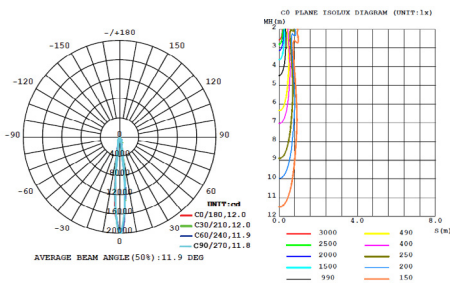

Pendant 2" Diameter Dimensions

Pendant 4" Diameter Dimensions

Surface 2" Diameter Dimensions

Surface 4" Diameter Dimensions

Wall 2" Diameter Dimensions

Wall 4" Diameter Dimensions

2" DIAMETER PHOTOMETRICS

13W | 15° Narrow Flood | Clear Optics

13W | 24° Medium Flood | Clear Optics

13W | 38° Wide Flood | Clear Optics

4" DIAMETER PHOTOMETRICS

13W | 15° Narrow Flood | Clear Optics

13W | 24° Medium Flood | Clear Optics

13W | 38° Wide Flood | Clear Optics

26W | 15° Narrow Flood | Clear Optics

26W | 24° Medium Flood | Clear Optics

26W | 38° Wide Flood | Clear Optics

COLOR TEMPERATURE GUIDE