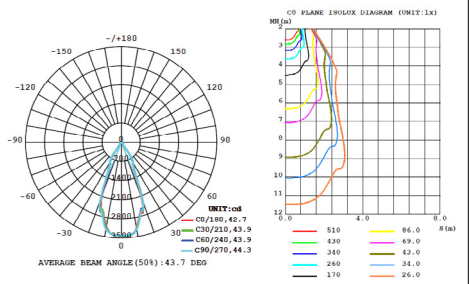

Pendant 2" Diameter Dimensions

Pendant 4" Diameter Dimensions

Surface 2" Diameter Dimensions

Surface 4" Diameter Dimensions

Wall 2" Diameter Dimensions

Wall 4" Diameter Dimensions

2" DIAMETER PHOTOMETRICS

13W | 15° Narrow Flood | Clear Optics

13W | 24° Medium Flood | Clear Optics

13W | 38° Wide Flood | Clear Optics

4" DIAMETER PHOTOMETRICS

13W | 15° Narrow Flood | Clear Optics

13W | 24° Medium Flood | Clear Optics

13W | 38° Wide Flood | Clear Optics

26W | 15° Narrow Flood | Clear Optics

26W | 24° Medium Flood | Clear Optics

26W | 38° Wide Flood | Clear Optics

COLOR TEMPERATURE GUIDE