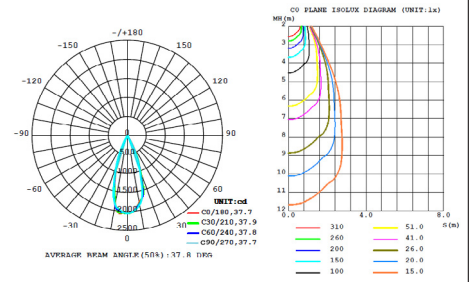

Pendant 2" Diameter Dimensions

Pendant 4" Diameter Dimensions

Surface 2" Diameter Dimensions

Surface 4" Diameter Dimensions

Wall 2" Diameter Dimensions

Wall 4" Diameter Dimensions

2" DIAMETER PHOTOMETRICS

13W | 15° Narrow Flood | Clear Optics

13W | 24° Medium Flood | Clear Optics

13W | 38° Wide Flood | Clear Optics

4" DIAMETER PHOTOMETRICS

13W | 15° Narrow Flood | Clear Optics

13W | 24° Medium Flood | Clear Optics

13W | 38° Wide Flood | Clear Optics