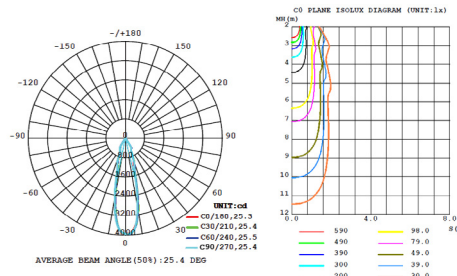

Pendant 2" Diameter Dimensions

Pendant 4" Diameter Dimensions

Surface 2" Diameter Dimensions

Surface 4" Diameter Dimensions

Wall 2" Diameter Dimensions

Wall 4" Diameter Dimensions

2" DIAMETER PHOTOMETRICS

13W | 15° Narrow Flood | Clear Optics

13W | 24° Medium Flood | Clear Optics

13W | 38° Wide Flood | Clear Optics

4" DIAMETER PHOTOMETRICS

13W | 15° Narrow Flood | Clear Optics

13W | 24° Medium Flood | Clear Optics

13W | 38° Wide Flood | Clear Optics

26W | 15° Narrow Flood | Clear Optics

26W | 24° Medium Flood | Clear Optics

26W | 38° Wide Flood | Clear Optics

COLOR TEMPERATURE GUIDE