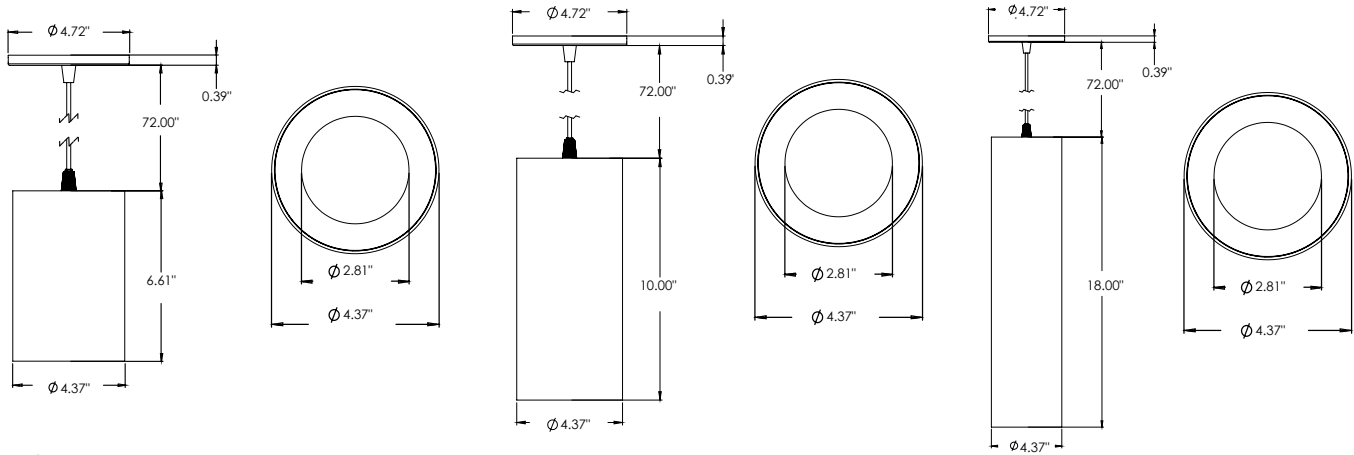

PRODUCT FAMILY

- 12305-P | Pendant
- 12305-S | Surface
- 12305-W | Wall

FEATURES

- Construction:** Extruded aluminum body, powder coat with premium paint
- Optics:** 15° / 24° / 38° fixed beam spread options.
- Pendant Mounting:** 72" Aircraft Cable standard. Mounts over existing octagon box.
- Dimming:** Constant current TRIAC & ELV @ 120V, 0-10V @ 120-277V
- CRI:** 90+
- Life:** 50,000 hours
- Warranty:** 5 years carefree for parts & components (labor not included)
- Listings:** cETLus, Title 24-JA8, Damp Location Suitable

White Exterior Finishes

Black Exterior Finishes

Lens Options

ORDERING INFORMATION Example: (12305-P-S-6-13W-27K-15-WH-GD-CL)

Model	Mount Type	Diameter	Height	Wattage Lumens	T ₅₀ hr	Optics	Driver	Exterior Finish	Interior Finish	Lens Options	Options
12305	P Pendant	2 2"	8 8" Tall	13 13W 1260 lms	27K 2700K	15 15°	TRI/ELV TRIAC / ELV	WH White	WH White	CL Clear	XEMI External Emergency Back-up Inverter
			13 13" Tall	30K 3000K	2 2	O10 0-10V Dimming	BK Black	BK Black	LI Linear Spread		
	S Surface	13 13" Tall	18 18" Tall	35K 3500K	44° Medium Flood	O10 0-10V Dimming	CR Chrome	CR Chrome	FR Frosted		
			18 18" Tall	40K 4000K	38 38°		GD Gold	GD Gold	SO Solite		
	W Wall	4 4"	6 6" Tall	13 13W 1260 lms	10 10" Tall	26 26W 2030 lms	38° Wide Flood			HC Honeycomb	
			10 10" Tall	18 18" Tall							

Pendant 2" Diameter Dimensions

Pendant 4" Diameter Dimensions

Surface 2" Diameter Dimensions

Surface 4" Diameter Dimensions

Wall 2" Diameter Dimensions

Wall 4" Diameter Dimensions

2" DIAMETER PHOTOMETRICS

13W | 15° Narrow Flood | Clear Optics

13W | 24° Medium Flood | Clear Optics

13W | 38° Wide Flood | Clear Optics

4" DIAMETER PHOTOMETRICS

13W | 15° Narrow Flood | Clear Optics

13W | 24° Medium Flood | Clear Optics

13W | 38° Wide Flood | Clear Optics