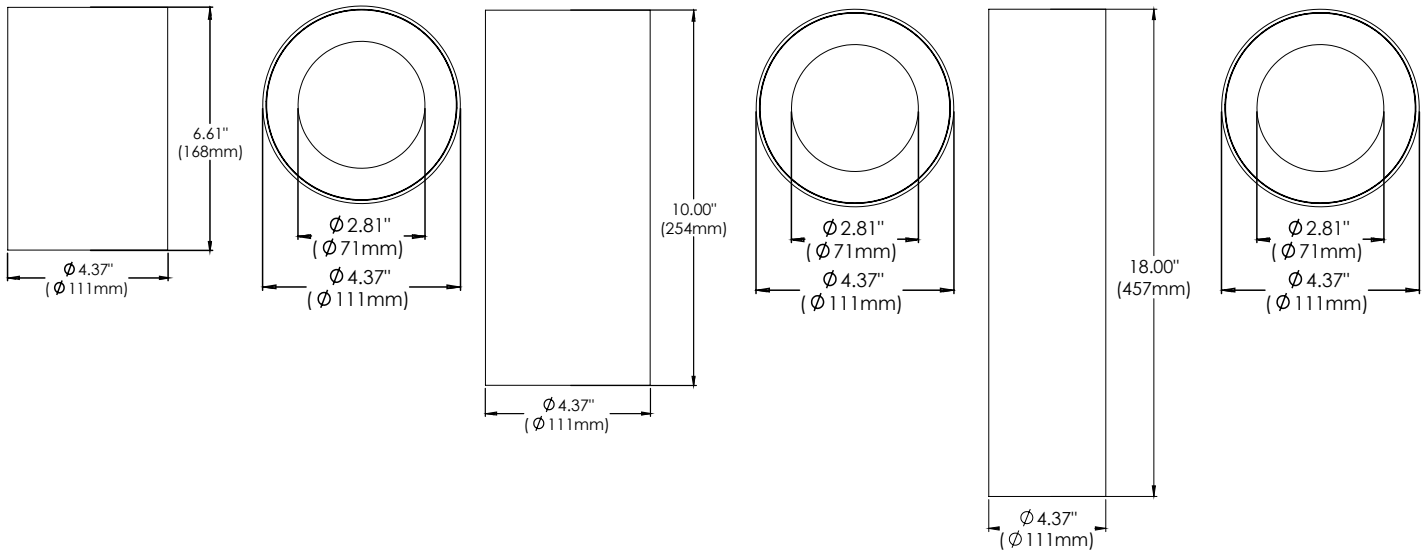

PRODUCT FAMILY

- 12305-P | Pendant
- 12305-S | Surface
- 12305-W | Wall

FEATURES

- Construction:** Extruded aluminum body, powder coat with premium paint
- Optics:** 15° / 24° / 38° fixed beam spread options.
- Pendant Mounting:** 72" Aircraft Cable standard. Mounts over existing octagon box.
- Dimming:** Constant current TRIAC & ELV @ 120V, 0-10V @ 120-277V
- CRI:** 90+
- Life:** 50,000 hours
- Warranty:** 5 years carefree for parts & components (labor not included)
- Listings:** cETLus, Title 24-JA8, Damp Location Suitable

White Exterior Finishes

Black Exterior Finishes

Lens Options

ORDERING INFORMATION Example: (12305-P-S-6-13W-27K-15-WH-GD-CL)

Model	Mount Type	Diameter	Height	Wattage Lumens	T ₅₀ hr	Optics	Driver	Exterior Finish	Interior Finish	Lens Options	Options
12305	P Pendant	2 2"	8 8" Tall	13 13W 1260 lms	27K 2700K	15 15°	TRI/ELV TRIAC / ELV	WH White	WH White	CL Clear	XEMI External Emergency Back-up Inverter
			13 13" Tall	30K 3000K	2 2	O10 0-10V Dimming	BK Black	BK Black	LI Linear Spread		
	S Surface	13 13" Tall	18 18" Tall	35K 3500K	44° Medium Flood	O10 0-10V Dimming	CR Chrome	CR Chrome	FR Frosted		
			18 18" Tall	40K 4000K	38 38°		GD Gold	GD Gold	SO Solite		
	W Wall	4 4"	6 6" Tall	13 13W 1260 lms	10 10" Tall	26 26W 2030 lms	38° Wide Flood			HC Honeycomb	
			10 10" Tall	18 18" Tall							

Pendant 2" Diameter Dimensions

Pendant 4" Diameter Dimensions

Surface 2" Diameter Dimensions

Surface 4" Diameter Dimensions

Wall 2" Diameter Dimensions

Wall 4" Diameter Dimensions

2" DIAMETER PHOTOMETRICS

13W | 15° Narrow Flood | Clear Optics

13W | 24° Medium Flood | Clear Optics

13W | 38° Wide Flood | Clear Optics

4" DIAMETER PHOTOMETRICS

13W | 15° Narrow Flood | Clear Optics

13W | 24° Medium Flood | Clear Optics

13W | 38° Wide Flood | Clear Optics