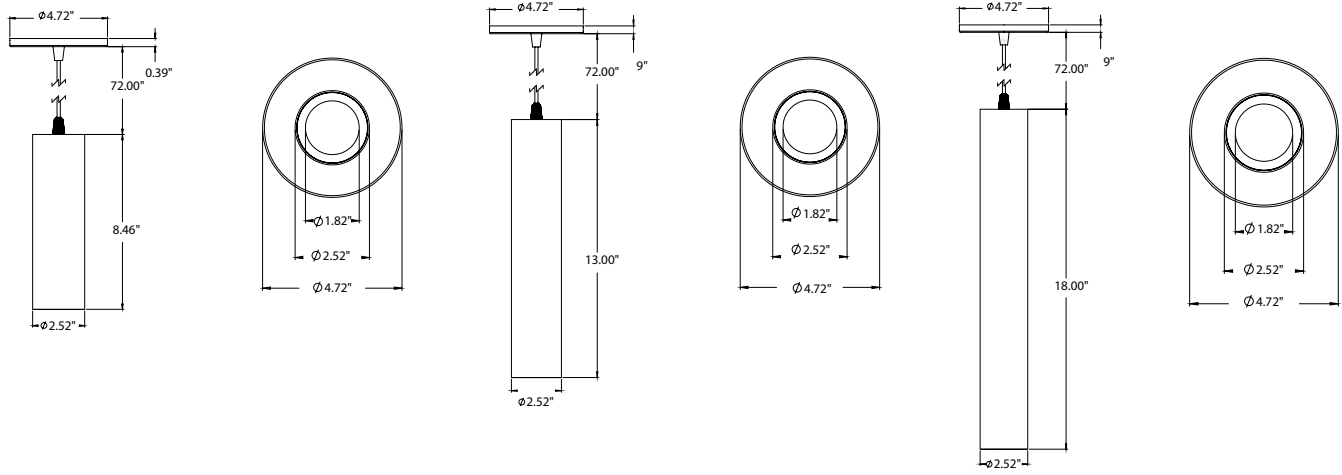

PRODUCT FAMILY

- 12305-P | Pendant
- 12305-S | Surface
- 12305-W | Wall

FEATURES

- Construction:** Extruded aluminum body, powder coat with premium paint
- Optics:** 15° / 24° / 38° fixed beam spread options.
- Pendant Mounting:** 72" Aircraft Cable standard. Mounts over existing octagon box.
- Dimming:** Constant current TRIAC & ELV @ 120V, 0-10V @ 120-277V
- CRI:** 90+
- Life:** 50,000 hours
- Warranty:** 5 years carefree for parts & components (labor not included)
- Listings:** cETLus, Title 24-JA8, Damp Location Suitable

White Exterior Finishes

Black Exterior Finishes

Lens Options

ORDERING INFORMATION Example: (12305-P-S-6-13W-27K-15-WH-GD-CL)

Model	Mount Type	Diameter	Height	Wattage Lumens	T ₅₀ hr	Optics	Driver	Exterior Finish	Interior Finish	Lens Options	Options
12305	P Pendant	2 2"	8 8" Tall	13 13W 1260 lms	27K 2700K	15 15°	TRI/ELV TRIAC / ELV	WH White	WH White	CL Clear	XEMI External Emergency Back-up Inverter
			13 13" Tall	30K 3000K	2 2	O10 0-10V Dimming	BK Black	BK Black	LI Linear Spread		
	S Surface	13 13" Tall	18 18" Tall	35K 3500K	44° Medium Flood	O10 0-10V Dimming	CR Chrome	CR Chrome	FR Frosted		
			18 18" Tall	40K 4000K	38 38°		GD Gold	GD Gold	SO Solite		
	W Wall	4 4"	6 6" Tall	13 13W 1260 lms	10 10" Tall	26 26W 2030 lms	38° Wide Flood			HC Honeycomb	
			10 10" Tall	18 18" Tall							

Pendant 2" Diameter Dimensions

Pendant 4" Diameter Dimensions

Surface 2" Diameter Dimensions

Surface 4" Diameter Dimensions

Wall 2" Diameter Dimensions

Wall 4" Diameter Dimensions

2" DIAMETER PHOTOMETRICS

13W | 15° Narrow Flood | Clear Optics

13W | 24° Medium Flood | Clear Optics

13W | 38° Wide Flood | Clear Optics

4" DIAMETER PHOTOMETRICS

13W | 15° Narrow Flood | Clear Optics

13W | 24° Medium Flood | Clear Optics

13W | 38° Wide Flood | Clear Optics