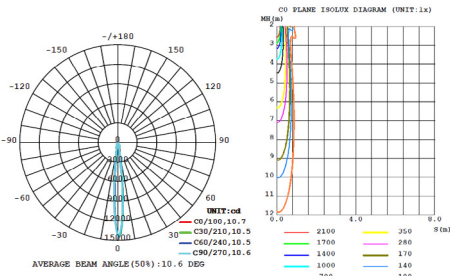

Pendant 2" Diameter Dimensions

Pendant 4" Diameter Dimensions

Surface 2" Diameter Dimensions

Surface 4" Diameter Dimensions

Wall 2" Diameter Dimensions

Wall 4" Diameter Dimensions

2" DIAMETER PHOTOMETRICS

13W | 15° Narrow Flood | Clear Optics

13W | 24° Medium Flood | Clear Optics

13W | 38° Wide Flood | Clear Optics

4" DIAMETER PHOTOMETRICS

13W | 15° Narrow Flood | Clear Optics

13W | 24° Medium Flood | Clear Optics

13W | 38° Wide Flood | Clear Optics

26W | 15° Narrow Flood | Clear Optics

26W | 24° Medium Flood | Clear Optics

26W | 38° Wide Flood | Clear Optics

COLOR TEMPERATURE GUIDE