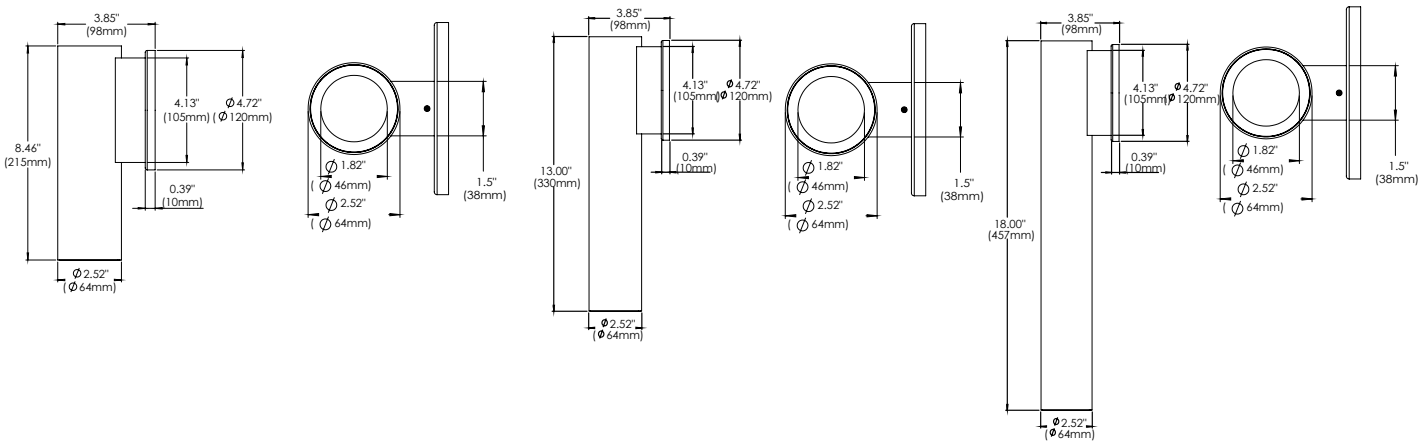

PRODUCT FAMILY

- 12305-P | Pendant
- 12305-S | Surface
- 12305-W | Wall

FEATURES

- Construction:** Extruded aluminum body, powder coat with premium paint
- Optics:** 15° / 24° / 38° fixed beam spread options.
- Pendant Mounting:** 72" Aircraft Cable standard. Mounts over existing octagon box.
- Dimming:** Constant current TRIAC & ELV @ 120V, 0-10V @ 120-277V
- CRI:** 90+
- Life:** 50,000 hours
- Warranty:** 5 years carefree for parts & components (labor not included)
- Listings:** cETLus, Title 24-JA8, Damp Location Suitable

Pendant 2" Diameter Dimensions

Pendant 4" Diameter Dimensions

Surface 2" Diameter Dimensions

Surface 4" Diameter Dimensions

Wall 2" Diameter Dimensions

Wall 4" Diameter Dimensions

2" DIAMETER PHOTOMETRICS

13W | 15° Narrow Flood | Clear Optics

13W | 24° Medium Flood | Clear Optics

13W | 38° Wide Flood | Clear Optics

4" DIAMETER PHOTOMETRICS

13W | 15° Narrow Flood | Clear Optics

13W | 24° Medium Flood | Clear Optics

13W | 38° Wide Flood | Clear Optics