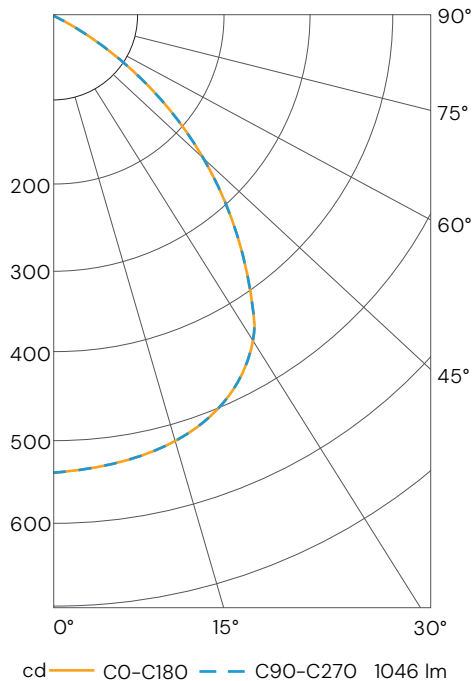

12302 Cord Mount, Medium, 1000 lm, 93 CRI, 3000K, White | 12302-8-1000L-30K-CM24-WH

Luminous Intensity

Gamma	C O°
0°	540
5°	537
10°	532
15°	523
20°	510
25°	492
30°	461
35°	411
40°	342
45°	256
50°	172
55°	113
60°	74
65°	48
70°	27
75°	13
80°	6
85°	2
90°	0

Values in candela

Zonal Lumen Summary

Zone	Lumens	Luminaire %
0-30	425	41
0-40	679	65
0-60	980	94
0-90	1046	100
0-180	1046	100

Illuminance Chart

Distance from LED	Foot Candles	Diameter
2.5'	86	4.9'
5.0'	22	9.7'
7.5'	10	14.6'
9.0'	7	17.5'

Beam Angle: 88°