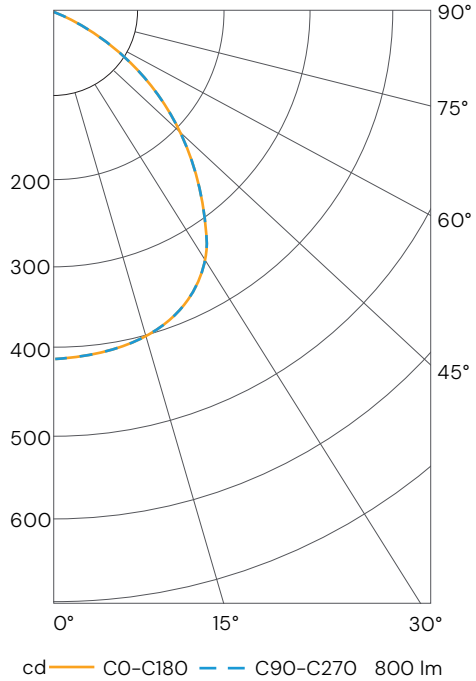

PHOTOMETRICS

12302 Cord Mount, Medium, 750 lm, 93 CRI, 3000K, White | 12302-8-750L-30K-CM24-WH

Luminous Intensity

Gamma	C O°
0°	413
5°	411
10°	407
15°	401
20°	392
25°	378
30°	354
35°	315
40°	261
45°	195
50°	131
55°	86
60°	57
65°	37
70°	20
75°	10
80°	5
85°	2
90°	0

Values in candela

Zonal Lumen Summary

Zone	Lumens	Luminaire %
0-30	326	41
0-40	521	65
0-60	750	94
0-90	800	100
0-180	800	100

Illuminance Chart

Distance from LED	Foot Candles	Diameter
2.5'	66	4.9'
5.0'	17	9.7'
7.5'	7	14.5'
9.0'	5	17.4'

Beam Angle: 88°