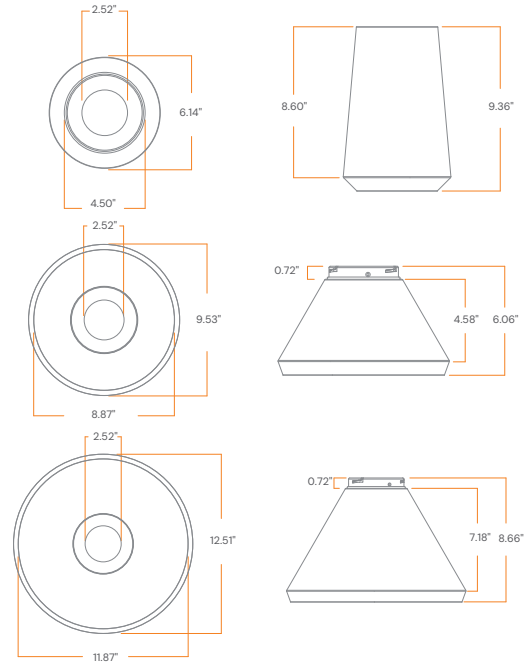

PRODUCT FAMILY

- **12302-P** | Pendant   **12302-P-TGS** | Pendant Telescopic Glare Shield
- **12302-W** | Wall   **12302-P-DM** | Pendant Half Moon Dome
- **12302-S** | Surface   **12302-P-DP** | Pendant Pan Dome
- **12302-P-DL** | Pendant Tall & Short Drop Lens

FEATURES

- **Construction:** Die-cast extruded aluminum body
- **Light Direction:** Choose from fixed or adjustable
- **Optics:** 15° / 25° / 40° fixed or adjustable beam spread options. 60° is available only for fixed. Note that the only optic available for the 4" 1000 lm downlight is 90° general ambient. Optics can be field-changed on the adjustable model only.
- **Pendant Mounting:** 24" Cord (CM24) is standard. Other size cords and stems are available.
- **Junction Box:** Installs in most 3" / 4" octagonal and 3" / 4" round boxes
- **Voltage:** 120-277V 50/60 Hz
- **CRI:** 90+, 2-step SDCM
- **Life:** 50,000 hours
- **Operating Temperature:** -4°F to 104°F (-20°C to 40°C)
- **Power Factor:** >.9
- **Total Harmonic Distortion:** Less than 20%
- **Emergency:** Mounted remote inverter (90 minutes)
- **Warranty:** 5 years carefree for parts and components (labor not included)
- **Listings:** cULus listed, Energy Star qualified, Title 24 JA8 compliant, Damp location rated is standard, IP54 rated for wet locations is optional

ORDERING INFORMATION Example:

Model	Trim	Size	Wattage | Lumens	Color Temp	Optics	Pendant Mount	Driver	Finish	Reflector	Options	
12302-PDM	NSH Narrow Shade	4IH 4" Tall	Direct ↓ D7L 9.5W | 750 lm	27K 2700K	FB15 Fixed 15° Beam Spread	AC2³ 2' Cord	TE Std TRIAC/ELV	WH Std White	WH White	XEM5¹ 5 Watt Emergency	
		8IH 8" Tall	D10L 12.5W | 1000 lm	30K 3000K	FB25 Fixed 25° Beam Spread	ST2 2' Stem	D10 0-10V	BK Black	BK Black	Battery (External)	
	MSH Medium Shade	12IH 12" Tall	D15L 14.3W | 1500 lm	35K 3500K	FB40 Fixed 40° Beam Spread	ACAC³ Custom Cord Up to 156"	LHL⁴ Lutron Hi-Lume 1%			WL Wet Location (IP54 Rated) Outdoor Rated	
		WSH Wide Shade	D20L¹ 24.5W | 2000 lm	40K 4000K	FB60 Fixed 60° Beam Spread	STAC³ Custom Stem Up to 96"				HLV⁵ Hexcell Louver	
	SHade		Direct & Indirect ↕↔			FB90² Fixed 90° Beam Spread				JBC¹⁰ J-Box Cover	
			D7I7L⁶ 19W | 750 lm↕ / 750 lm↔		AB15 Adjustable 15° Beam Spread						
			D10I7L⁶ 22W | 1000 lm↕ / 750 lm↔		AB25 Adjustable 25° Beam Spread						
			D10I10L⁶ 25W | 1000 lm↕ / 1000 lm↔		AB40 Adjustable 40° Beam Spread						

¹ Only available for 8 and 12 Inch models with 0-10V dimming

² Available only for 4", 1000 lm

³ Wet Location option not available for cord mount (applicable with stem mount)

⁴ Only Available for 8 and 12 Inch models

⁵ Available only for adjustable optics

⁶ Available only 8" and 12"

⁷ Wet Location option not available for cord pendant mount (applicable with stem pendant mount)

⁸ Only applicable with Beveled and Tall 2-1/4" Drop Lens trims

¹⁰ J-Box Cover to match finish specified