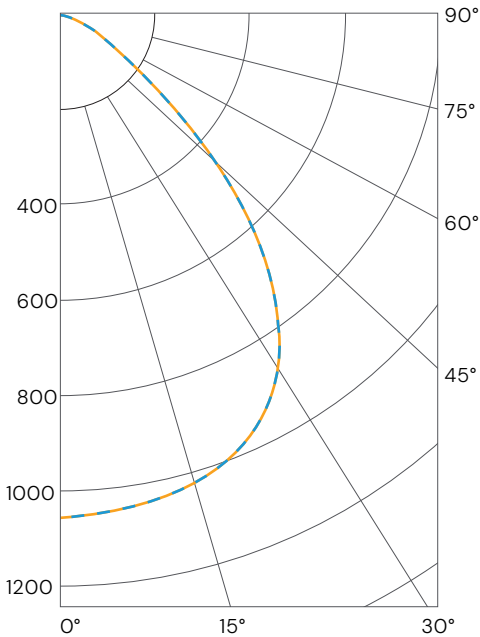

Values in candela

Zonal Lumen Summary

Zone	Lumens	Luminaire %
0-30	425	41
0-40	679	65
0-60	980	94
0-90	1046	100
0-180	1046	100

Illuminance Chart

Distance from LED	Foot Candles	Diameter
2.5'	86	4.9'
5.0'	22	9.7'
7.5'	10	14.6'
9.0'	7	17.5'

Beam Angle: 88°

PHOTOMETRICS

12302 Cord Mount, Medium, 1500 lm, 90 CRI, 3000K, White | 12302-8-1500L-30K-CM24-WH

cd — C0-C180 — C90-C270 1537 lm

Luminous Intensity

Gamma	C 0°
0°	794
5°	790
10°	781
15°	768
20°	750
25°	723
30°	678
35°	605
40°	502
45°	376
50°	254
55°	166
60°	109
65°	70
70°	39
75°	19
80°	9
85°	3
90°	0

Values in candela

Zonal Lumen Summary

Zone	Lumens	Luminaire %
0-30	624	41
0-40	999	65
0-60	1441	94
0-90	1537	100
0-180	1537	100

Illuminance Chart

Distance from LED	Foot Candles	Diameter
2.5'	127	4.9'
5.0'	32	9.7'
7.5'	14	14.6'
9.0'	10	17.5'

Beam Angle: 88°

12302 Cord Mount, Medium, 2000 lm, 90 CRI, 3000K, White | 12302-8-2000L-30K-CM24-WH

cd — C0-C180 — C90-C270 2050 lm

Luminous Intensity

Gamma	C 0°
0°	1058
5°	1053
10°	1042
15°	1024
20°	1000
25°	964
30°	904
35°	806
40°	670
45°	502
50°	338
55°	221
60°	145
65°	94
70°	52
75°	25
80°	12
85°	4
90°	0