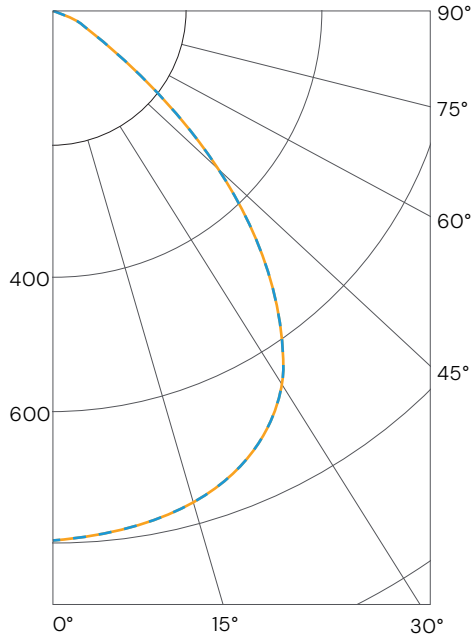

PHOTOMETRICS

12302 Cord Mount, Medium, 1500 lm, 90 CRI, 3000K, White | 12302-8-1500L-30K-CM24-WH

cd — C0-C180 — C90-C270 1537 lm

Luminous Intensity

Gamma	C 0°
0°	794
5°	790
10°	781
15°	768
20°	750
25°	723
30°	678
35°	605
40°	502
45°	376
50°	254
55°	166
60°	109
65°	70
70°	39
75°	19
80°	9
85°	3
90°	0

Values in candela

Zonal Lumen Summary

Zone	Lumens	Luminaire %
0-30	624	41
0-40	999	65
0-60	1441	94
0-90	1537	100
0-180	1537	100

Illuminance Chart

Distance from LED	Foot Candles	Diameter
2.5'	127	4.9'
5.0'	32	9.7'
7.5'	14	14.6'
9.0'	10	17.5'

Beam Angle: 88°