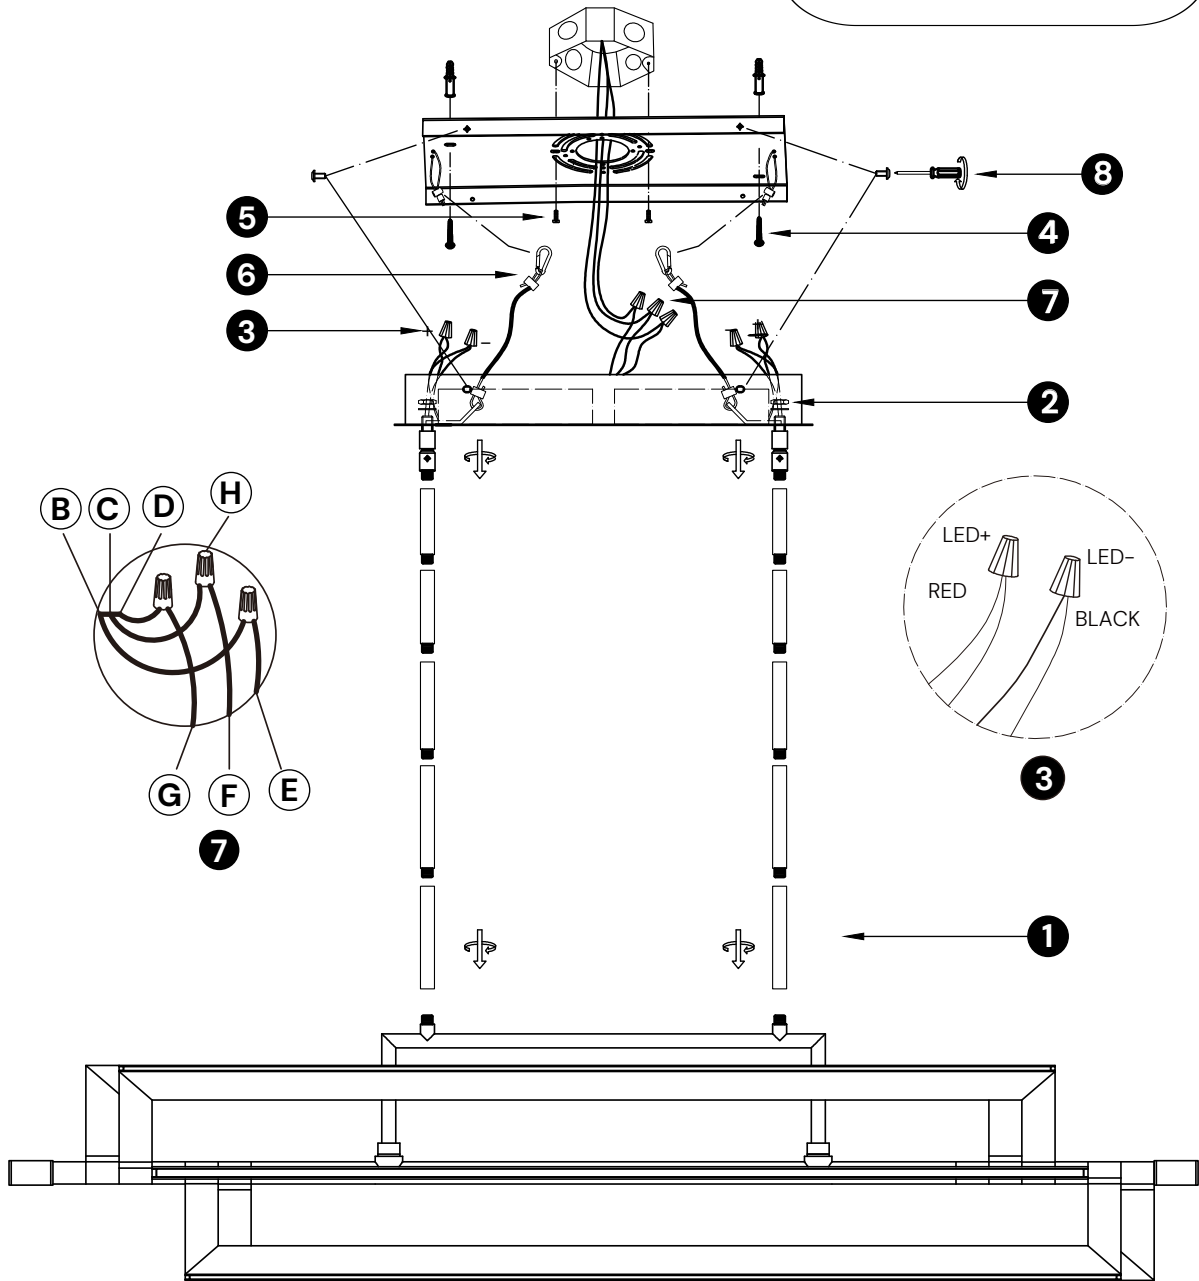

12261 - INSTALLATION INSTRUCTIONS

147 W MAX, LED, 120~, 60Hz
(Dimmable LED Included)

A	Outlet screw x 2
B	Black wire (L) from junction box
C	White wire (N) from junction box
D	Green wire/Bare copper (G) from junction box
E	Black wire (L) from fixture
F	White wire (N) from fixture
G	Green wire/Bare copper from fixture
H	Wire connector x3