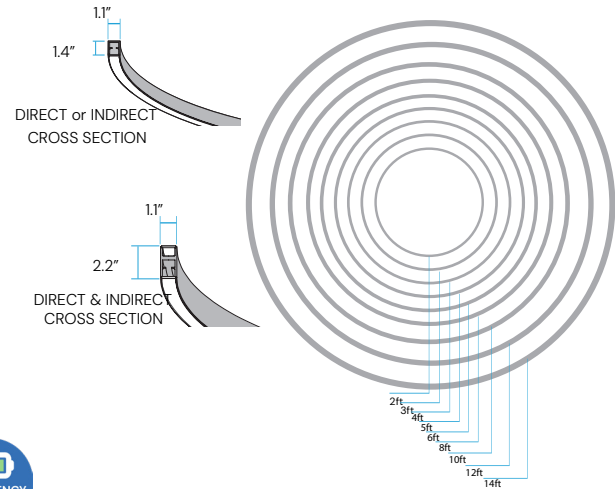

INTENDED USE

Our large, architectural-grade LED Ring Light delivers powerful, uniform downlight with a clean, modern profile. Its perfectly circular design complements a wide range of residential, hospitality, and commercial interiors—including offices, class rooms, and conference rooms. Constructed with a durable aluminum outer housing and a glare-free internal reflector, this fixture ensures visual comfort and performance. Available in multiple diameters and finishes, it supports both surface and pendant mounting with adjustable aircraft cables. Optional features include Bluetooth Mesh controls and an external emergency battery backup.

FEATURES

Construction: Extruded aluminum outer housing Galvanized, Adjustable power cord and AC cables with push button grippers are standard

Lens: White frosted acrylic diffuser

Reflector: Glare-free, one piece, heavy gauge aluminum

Mounting: Surface and pendant with standard J-boxes

Standard Canopy: 10" x 2.25" for pendant mount

Remote Canopy: 3" x .45" for pendant mount

Pendant: 8' adjustable aircraft cables/power cord included (Custom length available, consult MFG)

Voltage: 120/277 V AC

CRI: 90+

Driver: 0-10V (100-1%) dimming

Emergency: 90 minutes minimum, remote install only

Listings: ETL listed per UL and CSA standards

ORDERING INFORMATION Example:

Model	Light Distribution	Size	Mount Type	Color Temp	Finish	Options
12253	D Direct	2 2 Foot	S^{2,3} Surface	30K^{Std.} 3000K	SL^{Std.} Silver	XEM7 7 Watt Emergency Battery (External) XX Custom AC Cable/Power Cord (25' Max)
	I Indirect	3 3 Foot	PS² Pendant Standard	35K 3500K	WH White	
	DI Direct/Indirect	4 4 Foot	PSR Pendant Standard Remote	40K 4000K	BK Black	
		5 5 Foot				
		6 6 Foot	PM Pendant Medial			
		8 8 Foot	PMR Pendant Medial Remote			
		10¹ 10 Foot				
		12¹ 12 Foot				
	14¹ 14 Foot					

¹ Available only in Direct/Indirect
² Not available for sizes from 8 Foot to 14 Foot
³ Available only in Direct light distribution