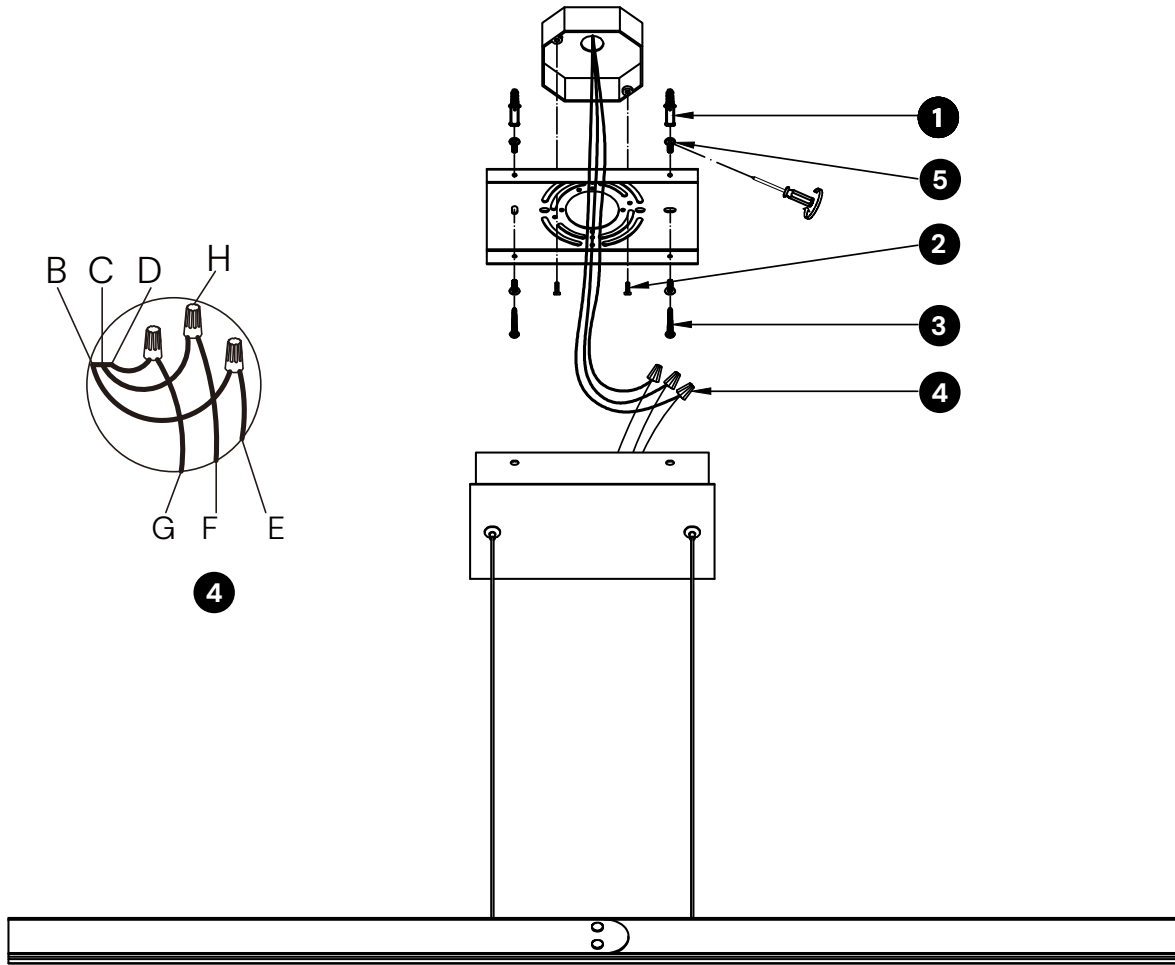

12249 - INSTALLATION INSTRUCTIONS

35 W MAX, LED, 120V~, 60Hz
(Dimmable LED Included)

A	Outlet Box screw x 2
B	Black wire (L) from junction box
C	White wire (N) from junction box
D	Green wire/Bare copper (G) from junction box
E	Black wire (L) from fixture
F	White wire (N) from fixture
G	Green wire/Bare copper from fixture
H	Wire connector x 3