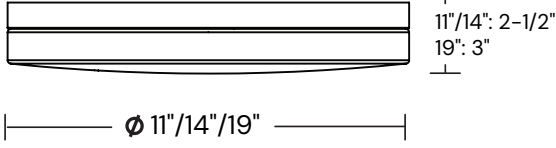

Project Name: _____ Type: _____ Quantity: _____

INTENDED USE

This low-profile round flush mount LED ceiling light, available in 11-inch, 14-inch, and 19-inch sizes, combines a sleek metal finish with a white acrylic diffuser for soft, even illumination. It features a 5-position field-adjustable color temperature selection (2700K, 3000K, 3500K, 4000K, and 5000K) and a high CRI of 90+ for superior color rendering. With lumen outputs ranging from 1,150 to 2,800 and wattages from 15W to 35W, these fixtures are versatile and energy-efficient. Compatible with TRIAC and ELV dimming, and suitable for damp locations, they are ideal for enhancing commercial, corporate, and hospitality environments.

11"

14"

19"

| Size | Wattage | Lumens |
|------|---------|---------|
| 11" | 15W | 1150 lm |
| 14" | 20W | 1500 lm |
| 19" | 35W | 2800 lm |

ORDERING INFORMATION Example:

| Model | Size | Finish |
|-------|--------------|-----------------|
| 12210 | 11 11 Inches | BK Black |
| | 14 14 Inches | SN Satin Nickel |
| | 19 19 Inches | |