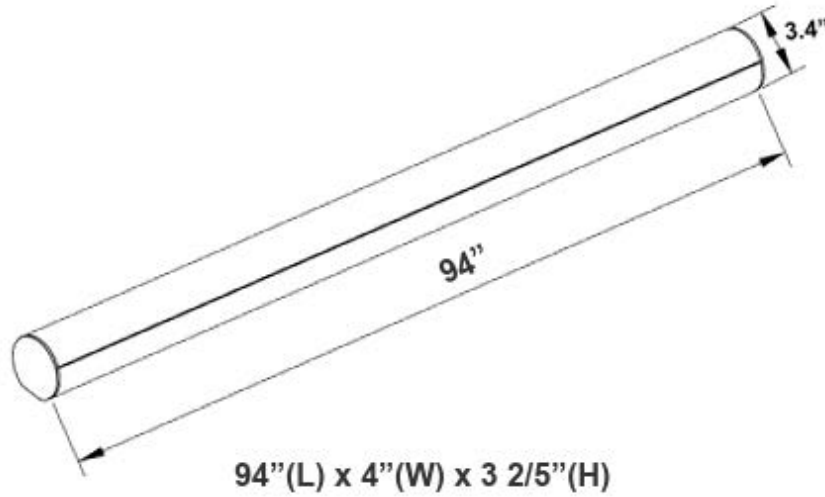

DIMENSIONS