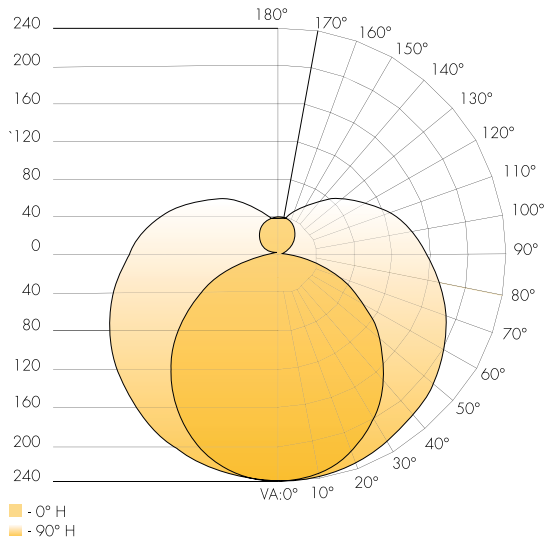

¹ The 6-foot length is composed of one continuous 4-foot section and one 2-foot section.

DIMENSIONS

Coefficients of Utilization – Zonal Cavity Method
Effective Floor Cavity Reflectance: 20%

RCC %:	80				70				50				30				10				0					
RW %:	70	50	30	0	70	50	30	0	50	30	20	50	30	20	50	30	20	50	30	20	50	30	20	50	30	20
RCR: 0	1.12	1.12	1.12	1.12	1.06	1.06	1.06	.71	.95	.95	.95	.85	.85	.85	.75	.75	.75	.75	.75	.75	.71	.71	.71	.71	.71	.71
1	.99	.93	.87	.82	.93	.87	.83	.53	.78	.74	.70	.69	.66	.63	.61	.58	.56	.61	.58	.56	.52	.52	.52	.52	.52	.52
2	.88	.79	.71	.64	.83	.74	.67	.42	.66	.60	.55	.58	.54	.50	.51	.48	.44	.51	.48	.44	.41	.41	.41	.41	.41	.41
3	.80	.68	.59	.52	.75	.64	.56	.34	.57	.50	.45	.50	.45	.41	.44	.40	.36	.44	.40	.36	.33	.33	.33	.33	.33	.33
4	.73	.60	.50	.43	.68	.56	.48	.29	.50	.43	.37	.44	.39	.34	.39	.34	.30	.39	.34	.30	.27	.27	.27	.27	.27	.27
5	.66	.53	.43	.36	.62	.50	.41	.24	.45	.37	.32	.39	.34	.29	.35	.30	.26	.35	.30	.26	.23	.23	.23	.23	.23	.23
6	.61	.47	.38	.31	.57	.45	.36	.21	.40	.33	.27	.35	.29	.25	.31	.26	.22	.31	.26	.22	.20	.20	.20	.20	.20	.20
7	.56	.43	.34	.27	.53	.40	.32	.19	.36	.29	.24	.32	.26	.22	.28	.23	.20	.28	.23	.20	.17	.17	.17	.17	.17	.17
8	.52	.39	.30	.24	.49	.37	.29	.17	.33	.26	.21	.29	.24	.19	.26	.21	.17	.26	.21	.17	.15	.15	.15	.15	.15	.15
9	.49	.35	.27	.21	.46	.33	.26	.15	.30	.23	.19	.27	.21	.17	.24	.19	.16	.24	.19	.16	.14	.14	.14	.14	.14	.14
10	.46	.32	.24	.19	.43	.31	.23	.13	.28	.21	.17	.25	.19	.15	.22	.18	.14	.22	.18	.14	.12	.12	.12	.12	.12	.12

4 Foot, 6.4W | 640 lm, 3500K

Zonal Lumen Summary

Zone	Lumens	%Luminaire
0-30	187.2	13.2%
0-40	314.9	22.3%
0-60	608.8	43.1%
60-90	392.8	27.8%
70-100	344.7	24.4%
90-120	251.6	17.8%
0-90	1,001.6	70.9%
90-180	412.0	29.1%
0-180	1,413.6	100%