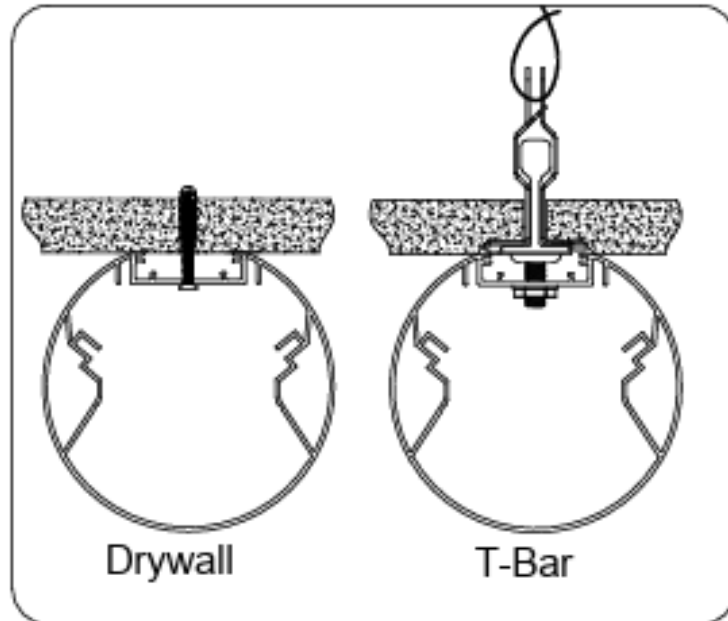

Hard Lit / Drywall Ceiling / T-Bar Grid Ceiling