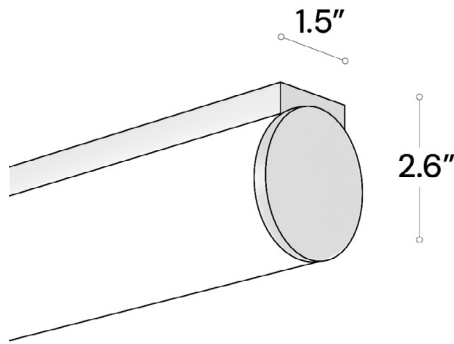

Project Name: _____ Type: _____ Quantity: _____

INTENDED USE

Alcon Lighting's 2.6-Inch Semi-Direct Wraparound Linear LED Light features a sleek, low-profile design with high-performance illumination. Engineered for balanced lighting, it delivers 70% direct and 30% indirect distribution through a premium diffuser, ensuring smooth, uniform light without dark spots or pixelation. With multiple static color temperature options and three output levels, it offers versatility for a range of applications, making it an ideal choice for offices, hospitality settings, studios, galleries, warehouses, and contemporary residential spaces..

FEATURES

- Construction:** 9/16" x 1.5" extruded T5-6063 aluminum with clear anodized finish for enhanced corrosion resistance
- Lens:** Extruded acrylic blend with 80% transmissivity, designed to slide into the housing
- Housing:** Includes an internal screw channel for LED board mounting, dual internal L channels for lens installation, and an external T channel for mounting hardware attachment
- Mounting:** Surface, wall or pendant installation
- Light Distribution:** 70% direct / 30% indirect
- CRI:** 90+
- Voltage:** 120-277V
- External Driver:** 0-10V
- Operating Temperature:** -40°F to 122°F
- Life:** 245,000 Hrs (L80), 104,000 Hrs (L90)
- Warranty:** 5 years carefree for parts & components (Labor not included)
- Listing:** Buy American Act Compliant