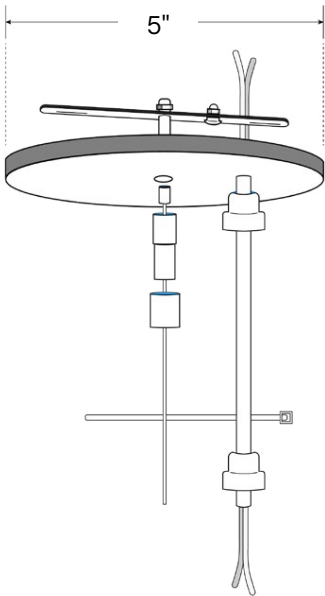

ACCESSORIES

End Caps (Included)

5" Power Feed
(Black and White)

Standard

2" Non-powered Feed
(Black and White)

2NPC

5" Non-powered Feed
(Black and White)

5NPC

EXTERNAL DIMMING DRIVER

Driver	Dimensions
4N1-30 W-24V	6.50" x 3.72" x 1.57"
4N1-60 W-24V	7.40" x 3.72" x 1.57"
4N1-96 W-24V	8.66" x 3.72" x 1.57"
4N1-150 W-24V	10.24" x 4.13" x 1.77"
4N1-2 00W-24V	10.24" x 4.13" x 1.77"
4N1-300 W-24V	10.94" x 4.33" x 1.77"