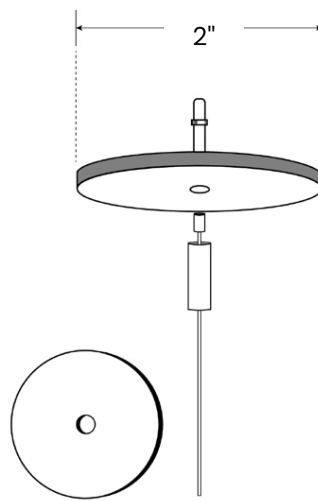

ACCESSORIES

End Caps (Included)

5" Power Feed
(Black and White)

Standard

2" Non-powered Feed
(Black and White)

2NPC

5" Non-powered Feed
(Black and White)

5NPC

EXTERNAL DIMMING DRIVER

Driver	Dimensions
4N1-30 W-24V	6.50" x 3.72" x 1.57"
4N1-60 W-24V	7.40" x 3.72" x 1.57"
4N1-96 W-24V	8.66" x 3.72" x 1.57"
4N1-150 W-24V	10.24" x 4.13" x 1.77"
4N1-2 00W-24V	10.24" x 4.13" x 1.77"
4N1-300 W-24V	10.94" x 4.33" x 1.77"