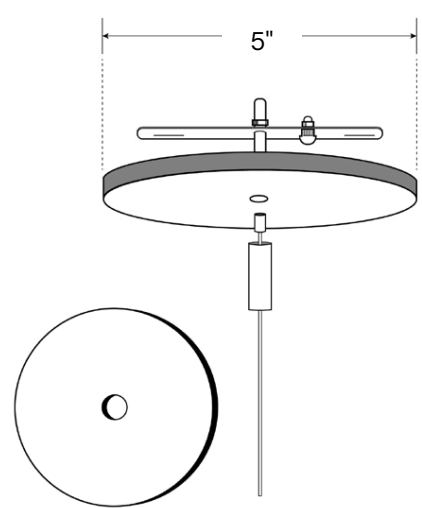

ACCESSORIES

End Caps (Included)

5" Power Feed
(Black and White)

Standard

2" Non-powered Feed
(Black and White)

2NPC

5" Non-powered Feed
(Black and White)

5NPC

EXTERNAL DIMMING DRIVER

Driver	Dimensions
4N1-30 W-24V	6.50" x 3.72" x 1.57"
4N1-60 W-24V	7.40" x 3.72" x 1.57"
4N1-96 W-24V	8.66" x 3.72" x 1.57"
4N1-150 W-24V	10.24" x 4.13" x 1.77"
4N1-2 00W-24V	10.24" x 4.13" x 1.77"
4N1-300 W-24V	10.94" x 4.33" x 1.77"