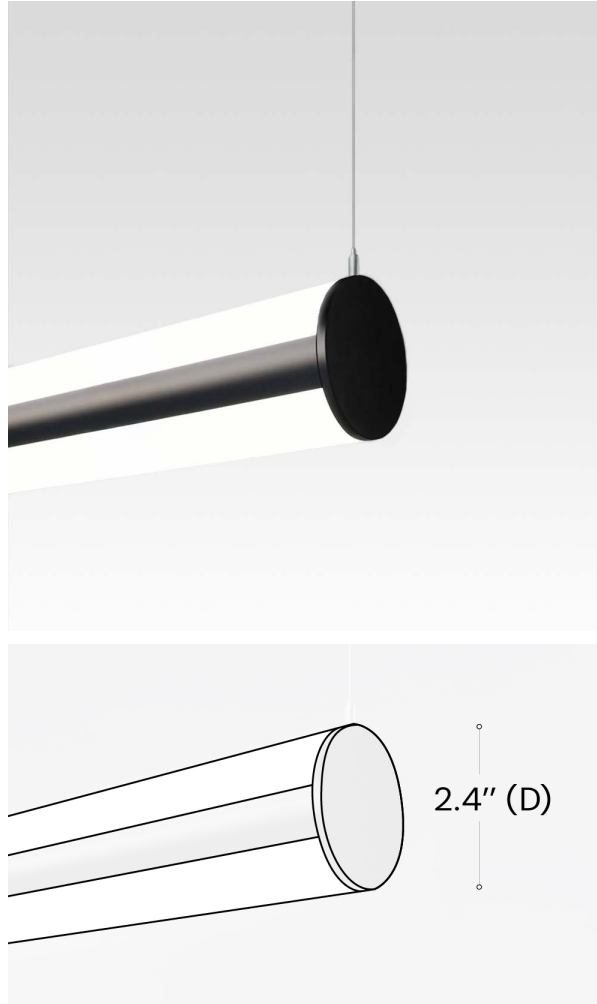

### INTENDED USE

Alcon Lighting's 2.4-Inch Direct/Indirect LED Linear Tube Light is designed for high-performance illumination with advanced thermal management, ensuring consistent lumen output and stable color temperature. It delivers up to 1,000 lumens per foot for both downlighting and uplighting, providing high-CRI illumination for enhanced color accuracy and reduced glare. Available in 4-foot, 6-foot, and 8-foot standard lengths, with multiple color temperature and fi finish options, this sleek and contemporary fi fixture is ideal for offices, hospitality spaces, studios, galleries, warehouses, and modern residential applications.

### FEATURES

- Construction:** High quality aluminum alloy
- Lens:** Frosted Acrylic Lens
- Light Distribution:** Direct, Direct/Indirect
- CRI:** 90+
- Voltage:** 120V / 120-277V
- Driver:** TRIAC & ELV / 0-10V
- Mounting:** 12 ft. Aircraft Cable
- Power Feed:** 10 ft.
- Listing:** UL, cULus Listed, Dry and Damp Location rated
- Warranty:** 5 years carefree for parts & components (Labor not included).

Alcon Lighting 12100-R3 2.4-Inch Direct/Indirect LED Linear Tube Light

<sup>1</sup> White & silver finish fixtures are supplied with white canopy. Black fixture finish is supplied with a black canopy  
<sup>2</sup> Internal driver compatible with Direct light distribution  
<sup>3</sup> External driver compatible with both Direct and Direct/Indirect light distribution  
<sup>4</sup> 24' continuous run composed of three 8' sections  
<sup>5</sup> If uplight optics are not required, leave blank