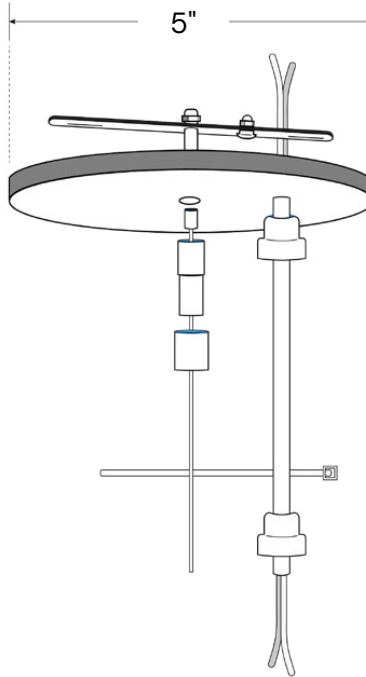

MOUNTING ACCESSORIES

Power Feed Kit

Available Black and White