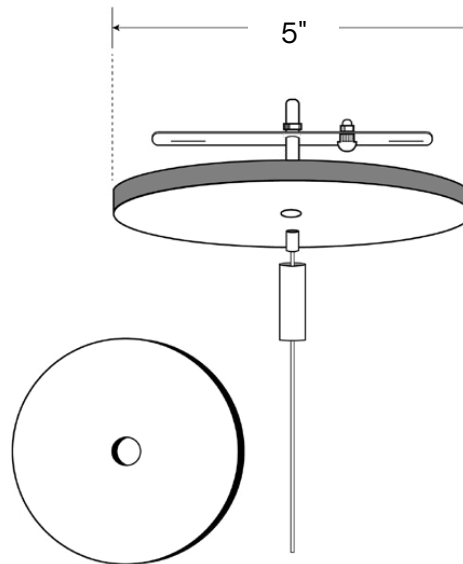

Non-powered Feed Kit

Available Black and White