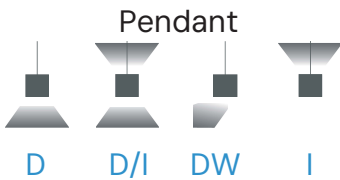

FEATURES

- Construction:** Die-formed and welded 22-gauge cold rolled steel, painted finish with premium paint
- Continuous Run:** Full ability to tandem mount for continuous run application
- Indirect Mounting:** For most effective indirect lighting result, mount at no less than 18" from the ceiling
- Custom Design:** Offered with pre-fabricated and fully illuminated corners
- Lens:** Glare-free, frosted acrylic snap-in flat
- Voltage:** 50/60 Hz Constant current @ 120-277V
- Dimming for Static Color:** 0-10V down to 10%
- RGBW Control:** DMX or Casambi Smartphone App (iOS/Android)
- Life:** 50,000 Reported L70 Hours @ 55°C
- Operating Temperature:** 4°F (-20°C) ~ 122°F (50°C).
- Warranty:** 5 years (Static Colors) and 5 years (RGBW) Carefree for parts & components (Labor not included)
- Listings:** cETLus, Buy American Act (BAA)