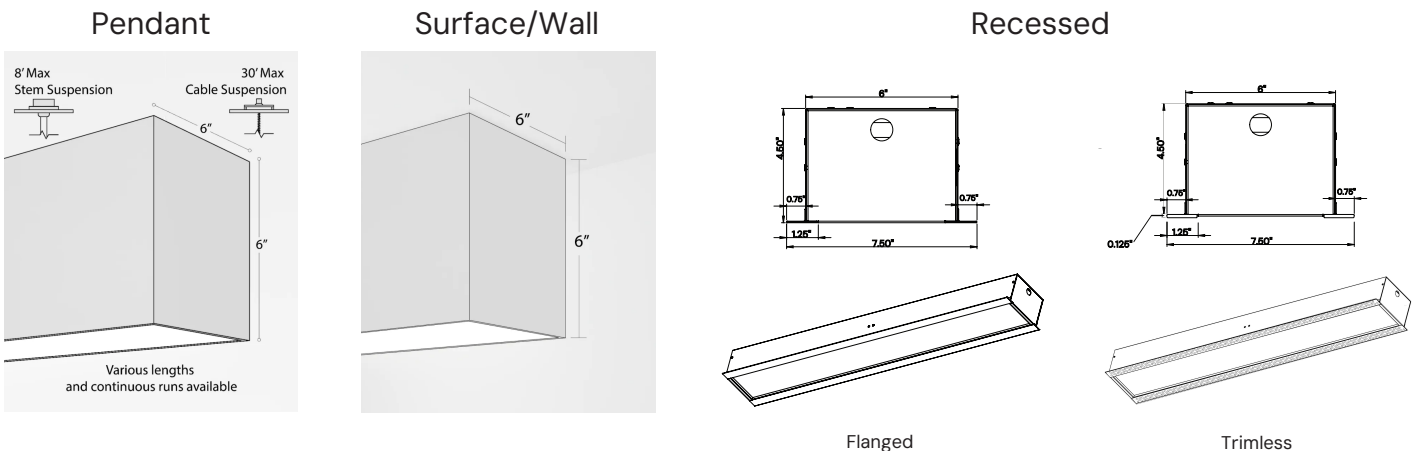

¹Bluetooth app control or wireless control must be specified for this feature (cannot be combined)

LINE DRAWINGS