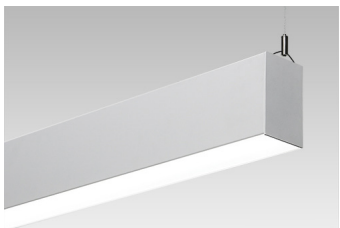

Project Name: _____ Type: _____ Quantity: _____

INTENDED USE

Our linear architectural LED lights come with a variety of color temperature, dimming, CRI and voltage options. Ideal for commercial, hospitality and residential interior lighting, this 6-inch lens opening fixture offers optimal performance and versatility. This linear fixture can be joined together for seamless runs of any length. Available with varying options in lumen output.

PRODUCT FAMILY

- 12100-66-P Pendant Mount
- 12100-66-W Wall Mount
- 12100-66-S Surface Mount
- 12100-66-R Recessed Mount

AVAILABLE LENGTHS

- 2FT, 3FT, 4FT, 6FT & 8FT
- Continuous Run | Consult Factory
- Custom Length | Consult Factory

FEATURES

- Construction:** Die-formed and welded 22-gauge cold rolled steel, painted finish with premium paint
- Continuous Run:** Full ability to tandem mount for continuous run application
- Indirect Mounting:** For most effective indirect lighting result, mount at no less than 18" from the ceiling
- Custom Design:** Offered with pre-fabricated and fully illuminated corners
- Lens:** Glare-free, frosted acrylic snap-in flat
- Voltage:** 50/60 Hz Constant current @ 120-277V
- Dimming for Static Color:** 0-10V down to 10%
- RGBW Control:** DMX or Casambi Smartphone App (iOS/Android)
- Life:** 50,000 Reported L70 Hours @ 55°C
- Operating Temperature:** 4°F (-20°C) ~ 122°F (50°C).
- Warranty:** 5 years (Static Colors) and 5 years (RGBW) Carefree for parts & components (Labor not included)
- Listings:** cETLus, Buy American Act (BAA)