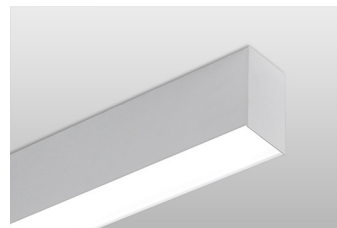

Project Name: _____ Type: _____ Quantity: _____

INTENDED USE

Our linear architectural LED lights come with a variety of color temperature, dimming, CRI and voltage options. Ideal for commercial, hospitality and residential interior lighting, this 6-inch lens opening fixture offers optimal performance and versatility. This linear fixture can be joined together for seamless runs of any length. Available with varying options in lumen output.

PRODUCT FAMILY

- 12100-66-P Pendant Mount
- 12100-66-W Wall Mount
- 12100-66-S Surface Mount
- 12100-66-R Recessed Mount

AVAILABLE LENGTHS

- 2FT, 3FT, 4FT, 6FT & 8FT
- Continuous Run | Consult Factory
- Custom Length | Consult Factory

FEATURES

- Construction:** Die-formed and welded 22-gauge cold rolled steel, painted finish with premium paint
- Continuous Run:** Full ability to tandem mount for continuous run application
- Indirect Mounting:** For most effective indirect lighting result, mount at no less than 18" from the ceiling
- Custom Design:** Offered with pre-fabricated and fully illuminated corners
- Lens:** Glare-free, frosted acrylic snap-in flat
- Voltage:** 50/60 Hz Constant current @ 120-277V
- Dimming for Static Color:** 0-10V down to 10%
- RGBW Control:** DMX or Casambi Smartphone App (iOS/Android)
- Life:** 50,000 Reported L70 Hours @ 55°C
- Operating Temperature:** 4°F (-20°C) ~ 122°F (50°C).
- Warranty:** 5 years (Static Colors) and 5 years (RGBW) Carefree for parts & components (Labor not included)
- Listings:** cETLus, Buy American Act (BAA)