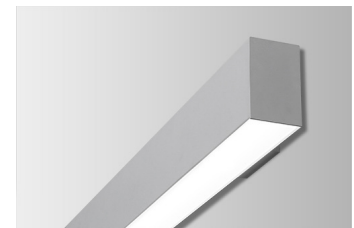

Project Name: _____ Type: _____ Quantity: _____

INTENDED USE

Our linear architectural LED lights come with a variety of color temperature, dimming, CRI and voltage options. Ideal for commercial, hospitality and residential interior lighting, this 6-inch lens opening fixture offers optimal performance and versatility. This linear fixture can be joined together for seamless runs of any length. Available with varying options in lumen output.

PRODUCT FAMILY

- 12100-66-P Pendant Mount
- 12100-66-W Wall Mount
- 12100-66-S Surface Mount
- 12100-66-R Recessed Mount

AVAILABLE LENGTHS

- 2FT, 3FT, 4FT, 6FT & 8FT
- Continuous Run | Consult Factory
- Custom Length | Consult Factory

FEATURES

- Construction:** Die-formed and welded 22-gauge cold rolled steel, painted finish with premium paint
- Continuous Run:** Full ability to tandem mount for continuous run application
- Indirect Mounting:** For most effective indirect lighting result, mount at no less than 18" from the ceiling
- Custom Design:** Offered with pre-fabricated and fully illuminated corners
- Lens:** Glare-free, frosted acrylic snap-in flat
- Voltage:** 50/60 Hz Constant current @ 120-277V
- Dimming for Static Color:** 0-10V down to 10%
- RGBW Control:** DMX or Casambi Smartphone App (iOS/Android)
- Life:** 50,000 Reported L70 Hours @ 55°C
- Operating Temperature:** 4°F (-20°C) ~ 122°F (50°C).
- Warranty:** 5 years (Static Colors) and 5 years (RGBW) Carefree for parts & components (Labor not included)
- Listings:** cETLus, Buy American Act (BAA)