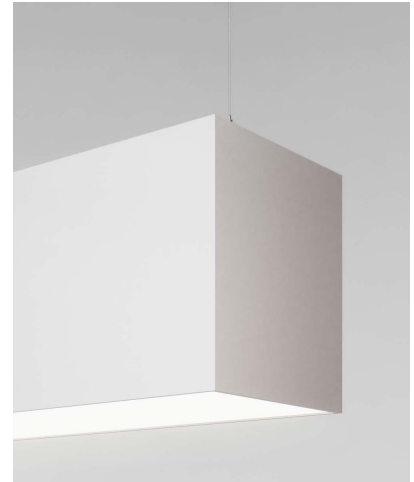

Project Name: _____ Type: _____ Quantity: _____

INTENDED USE

Our linear architectural LED lights come with a variety of color temperature, dimming, CRI and voltage options. Ideal for commercial, hospitality and residential interior lighting, this 6-inch lens opening fixture offers optimal performance and versatility. This linear fixture can be joined together for seamless runs of any length. Available with varying options in lumen output.

PRODUCT FAMILY

- 12100-66-P Pendant Mount
- 12100-66-W Wall Mount
- 12100-66-S Surface Mount
- 12100-66-R Recessed Mount

AVAILABLE LENGTHS

- 2FT, 3FT, 4FT, 6FT & 8FT
- Continuous Run | Consult Factory
- Custom Length | Consult Factory

FEATURES

- Construction:** Die-formed and welded 22-gauge cold rolled steel, painted finish with premium paint
- Continuous Run:** Full ability to tandem mount for continuous run application
- Indirect Mounting:** For most effective indirect lighting result, mount at no less than 18" from the ceiling
- Custom Design:** Offered with pre-fabricated and fully illuminated corners
- Lens:** Glare-free, frosted acrylic snap-in flat
- Voltage:** 50/60 Hz Constant current @ 120-277V
- Dimming for Static Color:** 0-10V down to 10%
- RGBW Control:** DMX or Casambi Smartphone App (iOS/Android)
- Life:** 50,000 Reported L70 Hours @ 55°C
- Operating Temperature:** 4°F (-20°C) ~ 122°F (50°C).
- Warranty:** 5 years (Static Colors) and 5 years (RGBW) Carefree for parts & components (Labor not included)
- Listings:** cETLus, Buy American Act (BAA)