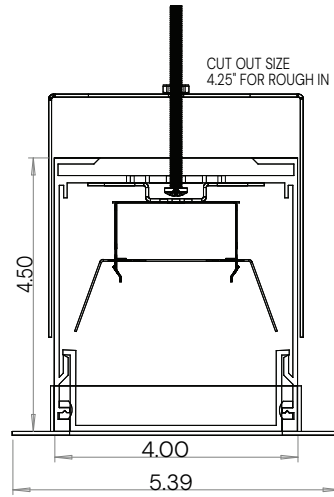

¹ Bluetooth app control or wireless control must be specified for this feature (cannot be combined)

Pendant

Surface

Wall

Recessed

12100-45-D3 (500 Lumens per foot)

12100-45-D4 (750 Lumens per foot)

12100-45-D6 (1000 Lumens per foot)