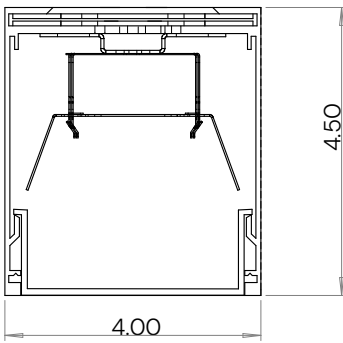

¹ Bluetooth app control or wireless control must be specified for this feature (cannot be combined)

Pendant

Surface

Wall

Recessed

12100-45-D3 (500 Lumens per foot)

12100-45-D4 (750 Lumens per foot)

12100-45-D6 (1000 Lumens per foot)