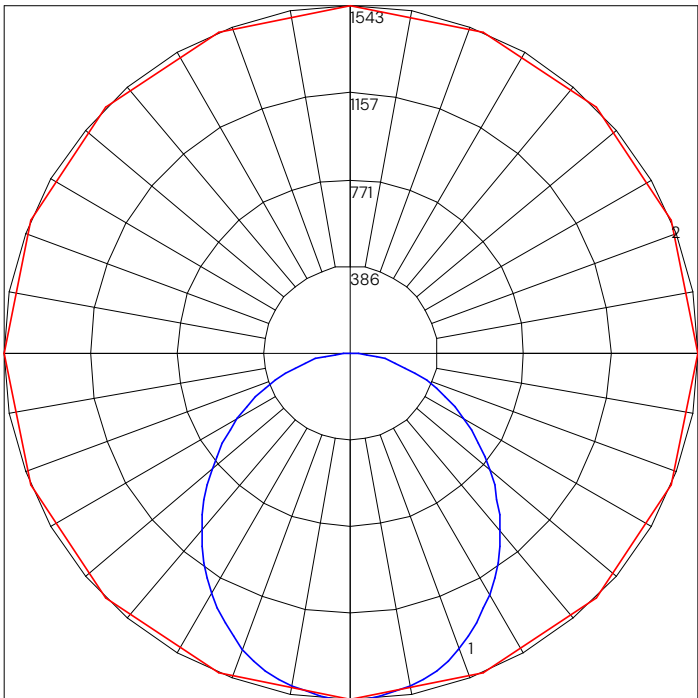

12100-45-D6 (1000 Lumens per foot)