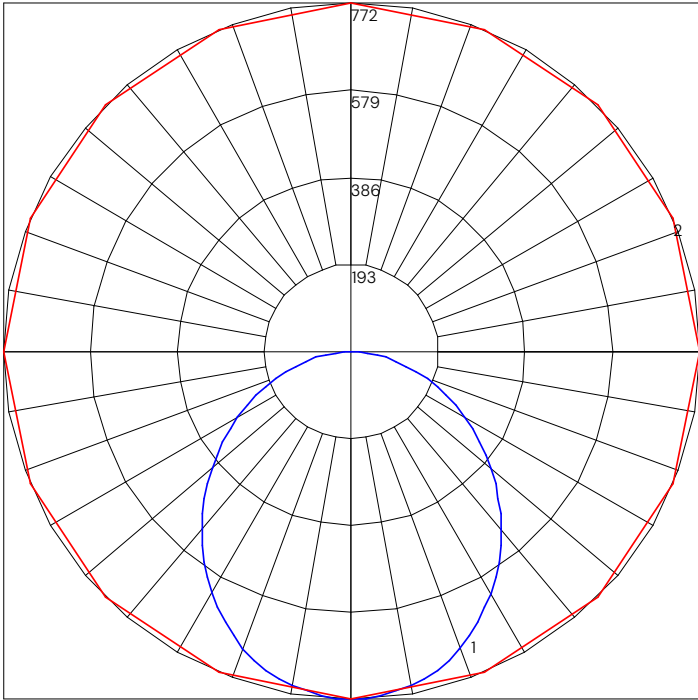

¹ Bluetooth app control or wireless control must be specified for this feature (cannot be combined)

Pendant

Surface

Wall

Recessed

12100-45-D3 (500 Lumens per foot)

12100-45-D4 (750 Lumens per foot)

12100-45-D6 (1000 Lumens per foot)