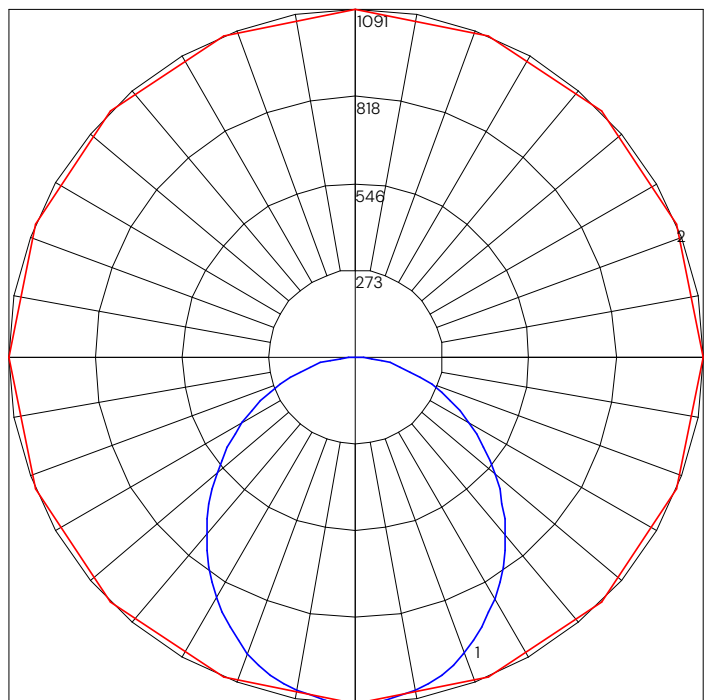

¹ Bluetooth app control or wireless control must be specified for this feature (cannot be combined)

Pendant

Surface

Wall

Recessed

12100-45-D3 (500 Lumens per foot)

12100-45-D4 (750 Lumens per foot)

12100-45-D6 (1000 Lumens per foot)