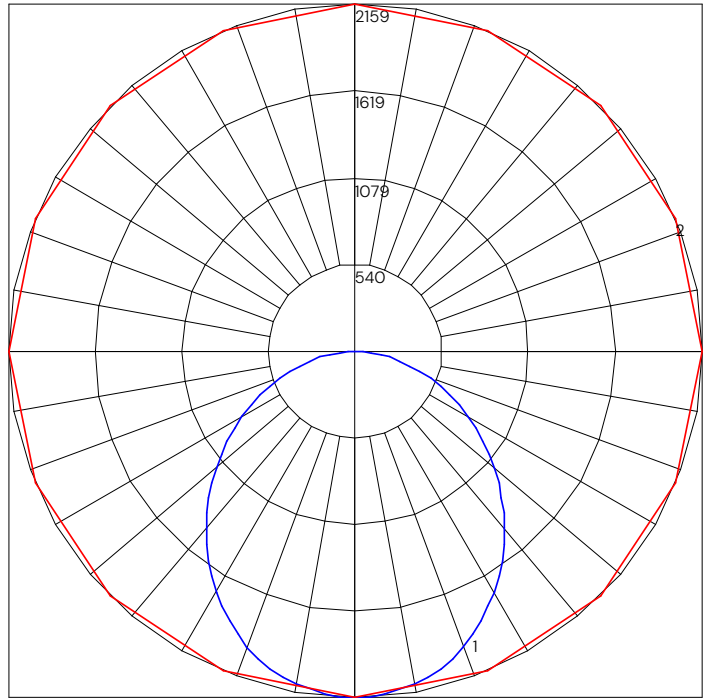

12100-45-D8 (1400 Lumens per foot)