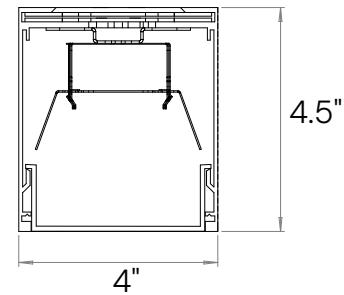

FEATURES

- **Construction:** Aluminum extrusion with flat end caps, painted finish with premium paint
- **Continuous Run:** Full ability to tandem mount for continuous run application
- **Custom Design:** Offered with pre-fabricated and fully illuminated corners
- **Lens:** Glare-free, frosted acrylic snap-in flat
- **Voltage:** 50/60 Hz Constant current @ 120-277V
- **Dimming:** 0-10V down to 10%
- **Life:** 50,000 Reported L70 Hours @ 55°C
- **Operating Temperature:** 4°F (-20°C) ~ 122°F (50°C).
- **Warranty:** 5 years Carefree for parts & components (Labor not included)
- **Listings:** UL, Made in U.S.A, Buy American Act Compliant (BAA), Build America, Buy America Act Compliant (BABA), Trade Agreements Act Compliant (TAA), Wet-Location rated