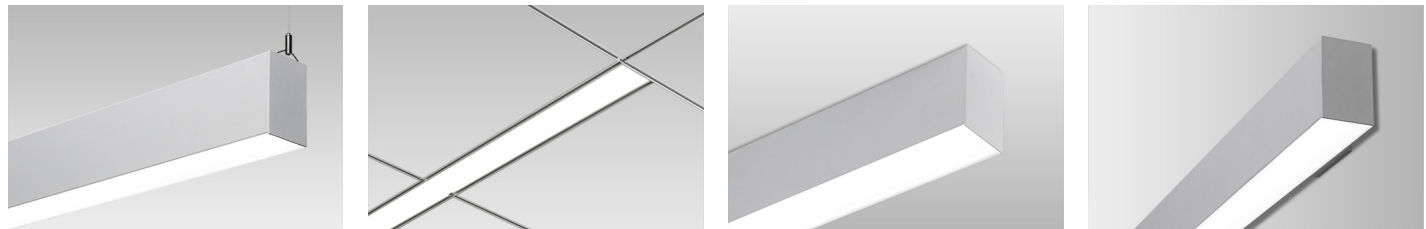

Project Name: _____ Type: _____ Quantity: _____

INTENDED USE

Our wet-location linear architectural LED lights come with a variety of color temperature, dimming, CRI and voltage options. Ideal for commercial, hospitality and residential outdoor lighting, this 4-inch lens opening fixture offers optimal performance and versatility. This linear fixture can be joined together for seamless runs of any length. Available with varying options in lumen output.

PRODUCT FAMILY

- 12100-45-P** Pendant Mount
- 12100-45-W** Wall Mount
- 12100-45-S** Surface Mount
- 12100-45-R** Recessed Mount

AVAILABLE LENGTHS

- 2FT, 3FT, 4FT, 6FT & 8FT**
- Continuous Run** | Consult Factory
- Custom Length** | Consult Factory

FEATURES

- Construction:** Aluminum extrusion with flat end caps, painted finish with premium paint
- Continuous Run:** Full ability to tandem mount for continuous run application
- Custom Design:** Offered with pre-fabricated and fully illuminated corners
- Lens:** Glare-free, frosted acrylic snap-in flat
- Voltage:** 50/60 Hz Constant current @ 120-277V
- Dimming:** 0-10V down to 10%
- Life:** 50,000 Reported L70 Hours @ 55°C
- Operating Temperature:** 4°F (-20°C) ~ 122°F (50°C).
- Warranty:** 5 years Carefree for parts & components (Labor not included)
- Listings:** UL, Made in U.S.A, Buy American Act Compliant (BAA), Build America, Buy America Act Compliant (BABA), Trade Agreements Act Compliant (TAA), Wet-Location rated