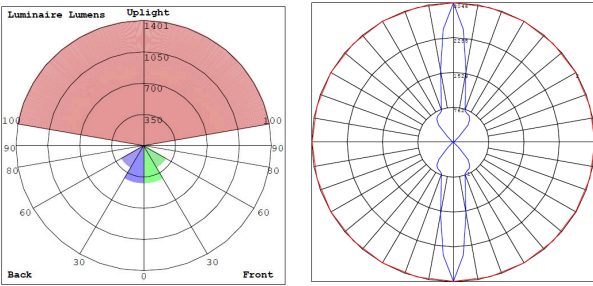

Photometrics: 11240-2 (Up & Down Light)

BUD Rating: B1-U5-G0