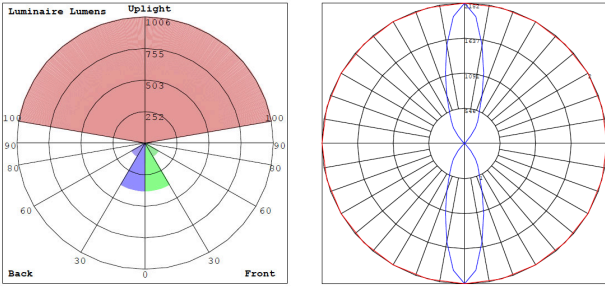

Photometrics: 11240-1 (Downlight)

BUG Rating: B1-U5-G0