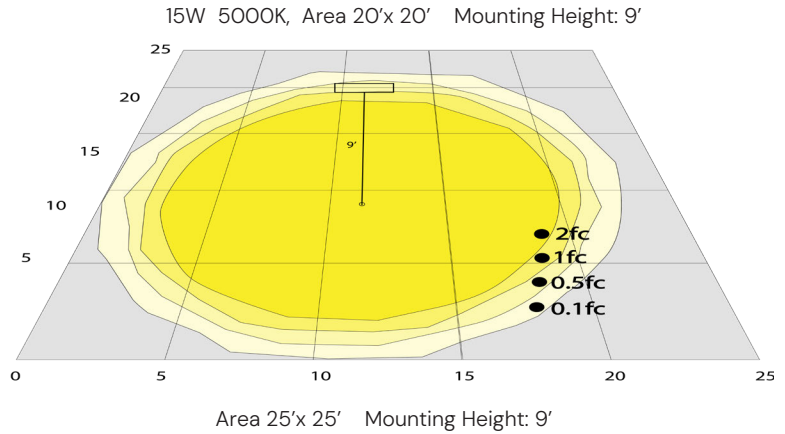

PRODUCT FAMILY

SHORT | Dia \varnothing 4" x H 8" x W 5-3/4"

TALL | Dia \varnothing 4" x H 12" x W 5-3/4"

FEATURES

- Construction:** Die-cast Aluminum
- Color Temperature Switching:** Capable of switching from 3 color temperatures: 3000K/4000K/5000K
- Wattage:** 15W (Short)
- Wattage Selectable:** 9W/15W/30W (Tall)
- Voltage:** 120V AC (Short), 120-277V (Tall)
- Dimming:** TRIAC @ 120V or 0-10V Dimming at 120-277V (Only for Tall)
- Beam Spread:** 40° Flood (Short) 45° Wide Flood (Tall)
- Photocell:** Included (Only Tall Model)
- CRI:** 80
- Maximum Ambient Temperature:** -68°F to 104°F
- Warranty:** 7 Years Carefree for Parts & Components (Labor Not Included)
- Listings:** cETLus Listed, Suitable for Wet Locations, IP44 (Short), IP65 (Tall)

SHORT (1)
Down Light Only

TALL (2)
Up and Down Light

The color temperature switch is located under the arm of the fixture.

ORDERING INFORMATION Example:

Model	Size Light Direction Wattage Lumens	Finish
11240	1 Short Down Light Only 15W 1200lm	BK Black WH White BR Bronze BN Brushed Nickel
	2 Tall Up and Down Light 15W (Down light) or 30W (Up/Down light, 15W per end) 2400lm	

Photometrics: 11240-1 (Downlight)

BUG Rating: B1-U5-G0

Photometrics: 11240-2 (Up & Down Light)

BUD Rating: B1-U5-G0

COLOR TEMPERATURE GUIDE

2700K	3000K	3500K	4000K	5000K
WARM WHITE	SOFT WHITE GLOW	NEUTRAL GLOW	COOL WHITE GLOW	DAYLIGHT GLOW
friendly personal intimate	soft warm pleasing	sociable inviting non-threatening	neat clean efficient	bright cool alert
HOMES LIBRARIES RESTAURANTS	HOMES HOTEL ROOMS LOBBIES RETAIL STORES	EXECUTIVE OFFICES RECEPTION AREAS SUPERMARKETS	OFFICES CLASSROOMS MASS MERCHANDISERS SHOWROOMS	GRAPHICS INDUSTRY HOSPITALS GALLERIES BEAUTY SALONS
X	✓	X	✓	✓