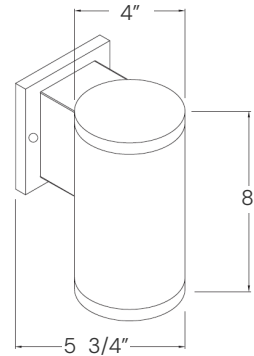

PRODUCT FAMILY

SHORT | Dia \varnothing 4" x H 8" x W 5-3/4"

TALL | Dia \varnothing 4" x H 12" x W 5-3/4"

FEATURES

- Construction:** Die-cast Aluminum
- Color Temperature Switching:** Capable of switching from 3 color temperatures: 3000K/4000K/5000K
- Wattage:** 15W (Short)
- Wattage Selectable:** 9W/15W/30W (Tall)
- Voltage:** 120V AC (Short), 120-277V (Tall)
- Dimming:** TRIAC @ 120V or 0-10V Dimming at 120-277V (Only for Tall)
- Beam Spread:** 40° Flood (Short) 45° Wide Flood (Tall)
- Photocell:** Included (Only Tall Model)
- CRI:** 80
- Maximum Ambient Temperature:** -68°F to 104°F
- Warranty:** 7 Years Carefree for Parts & Components (Labor Not Included)
- Listings:** cETLus Listed, Suitable for Wet Locations, IP44 (Short), IP65 (Tall)

SHORT (1)
Down Light Only

TALL (2)
Up and Down Light

The color temperature switch is located under the arm of the fixture.

ORDERING INFORMATION Example:

Model	Size Light Direction Wattage Lumens	Finish
11240	1 Short Down Light Only 15W 1200lm	BK Black WH White BR Bronze BN Brushed Nickel
	2 Tall Up and Down Light 15W (Down light) or 30W (Up/Down light, 15W per end) 2400lm	