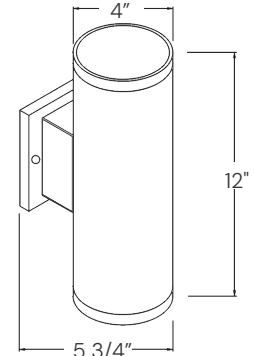

PRODUCT FAMILY

SHORT | Dia \varnothing 4" x H 8" x W 5-3/4"

TALL | Dia \varnothing 4" x H 12" x W 5-3/4"

FEATURES

- Construction:** Die-cast Aluminum
- Color Temperature Switching:** Capable of switching from 3 color temperatures: 3000K/4000K/5000K
- Wattage:** 15W (Short)
- Wattage Selectable:** 9W/15W/30W (Tall)
- Voltage:** 120V AC (Short), 120-277V (Tall)
- Dimming:** TRIAC @ 120V or 0-10V Dimming at 120-277V (Only for Tall)
- Beam Spread:** 40° Flood (Short) 45° Wide Flood (Tall)
- Photocell:** Included (Only Tall Model)
- CRI:** 80
- Maximum Ambient Temperature:** -68°F to 104°F
- Warranty:** 7 Years Carefree for Parts & Components (Labor Not Included)
- Listings:** cETLus Listed, Suitable for Wet Locations, IP44 (Short), IP65 (Tall)

SHORT (1)
Down Light Only

TALL (2)
Up and Down Light

The color temperature switch is located under the arm of the fixture.

ORDERING INFORMATION Example:

Model	Size Light Direction Wattage Lumens	Finish
11240	1 Short Down Light Only 15W 1200lm	BK Black WH White BR Bronze BN Brushed Nickel
	2 Tall Up and Down Light 15W (Down light) or 30W (Up/Down light, 15W per end) 2400lm	