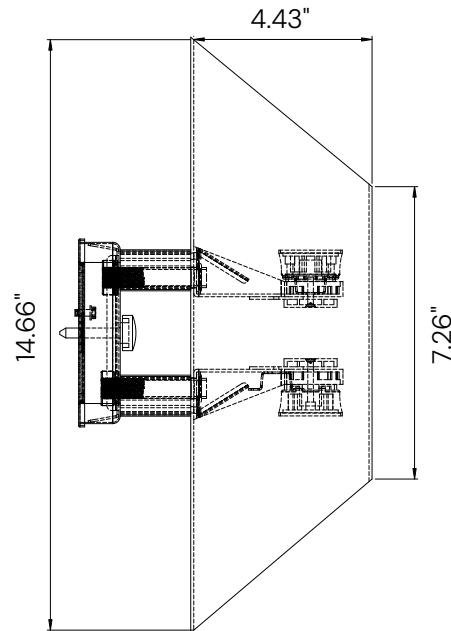

Project Name: _____ Type: _____ Quantity: _____

INTENDED USE

The wall-mounted LED fixture provides both uplighting and downlighting through a double diagonal cut design, ideal for al fresco dining areas, residential exteriors, campus buildings, and other outdoor spaces. Built to perform in rainy environments, this architectural-grade luminaire offers reliable performance, integrated dimming, and a clean, modern profile suited for commercial and residential applications.

FEATURES

- Construction:** 6061 marine grade corrosion resistant aluminum
- Wattage:** 20W
- Lumens:** 1920 lm
- Voltage:** 120-277V
- Dimming Driver:** TRIAC, ELV
- Life:** 50,000 Hours
- Warranty:** 3 years carefree for parts & components. (Labor not included)
- Listing:** Made in USA