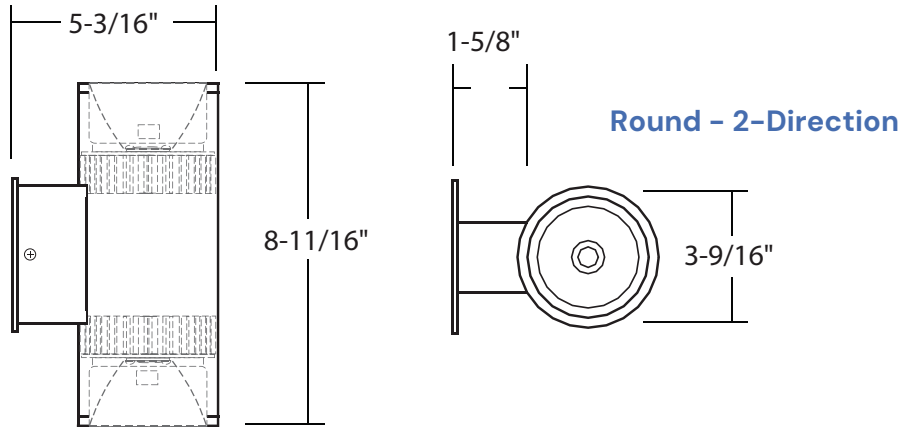

¹Only compatible with Non-Dimming (120V Option)

²Not compatible with 2-Direction fixture

DIMENSIONS

COLOR TEMPERATURE GUIDE

2700K	3000K	3500K	4000K	5000K
WARM WHITE	SOFT WHITE GLOW	NEUTRAL GLOW	DAYLIGHT GLOW	CRYSTAL WHITE GLOW
friendly personal intimate	soft warm pleasing	sociable inviting non-threatening	neat clean efficient	bright cool alert
HOMES LIBRARIES RESTAURANTS	HOMES HOTEL ROOMS LOBBIES RETAIL STORES	EXECUTIVE OFFICES RECEPTION AREAS SUPERMARKETS	OFFICES CLASSROOMS MASS MERCHANTISERS SHOWROOMS	GRAPHICS INDUSTRY HOSPITALS GALLERIES BEAUTY SALONS
✓	✓	✓	✓	✗