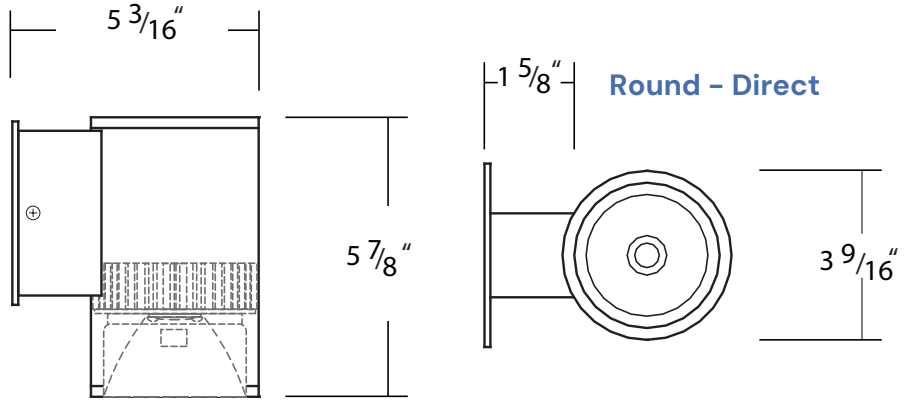

¹Only compatible with Non-Dimming (120V Option)

²Not compatible with 2-Direction fixture

DIMENSIONS

COLOR TEMPERATURE GUIDE

2700K	3000K	3500K	4000K	5000K
WARM WHITE	SOFT WHITE GLOW	NEUTRAL GLOW	DAYLIGHT GLOW	CRYSTAL WHITE GLOW
friendly personal intimate	soft warm pleasing	sociable inviting non-threatening	neat clean efficient	bright cool alert
HOMES LIBRARIES RESTAURANTS	HOMES HOTEL ROOMS LOBBIES RETAIL STORES	EXECUTIVE OFFICES RECEPTION AREAS SUPERMARKETS	OFFICES CLASSROOMS MASS MERCHANTISERS SHOWROOMS	GRAPHICS INDUSTRY HOSPITALS GALLERIES BEAUTY SALONS
✓	✓	✓	✓	✗