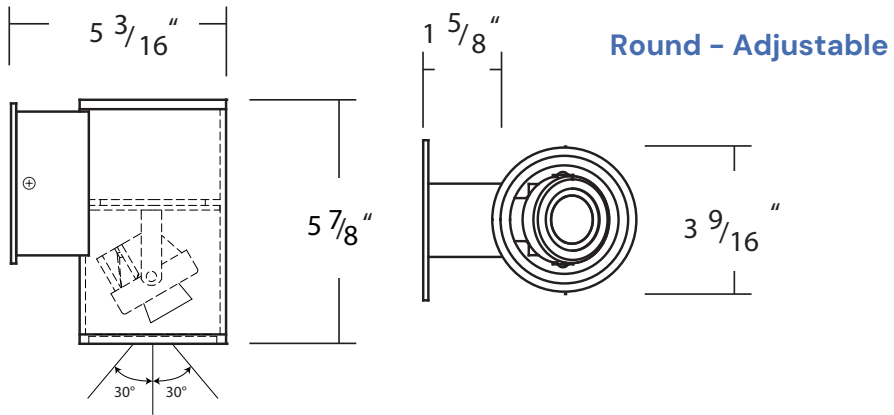

¹Only compatible with Non-Dimming (120V Option)

²Not compatible with 2-Direction fixture

DIMENSIONS

COLOR TEMPERATURE GUIDE

2700K	3000K	3500K	4000K	5000K
WARM WHITE	SOFT WHITE GLOW	NEUTRAL GLOW	DAYLIGHT GLOW	CRYSTAL WHITE GLOW
friendly personal intimate	soft warm pleasing	sociable inviting non-threatening	neat clean efficient	bright cool alert
HOMES LIBRARIES RESTAURANTS	HOMES HOTEL ROOMS LOBBIES RETAIL STORES	EXECUTIVE OFFICES RECEPTION AREAS SUPERMARKETS	OFFICES CLASSROOMS MASS MERCHANTISERS SHOWROOMS	GRAPHICS INDUSTRY HOSPITALS GALLERIES BEAUTY SALONS
✓	✓	✓	✓	✗