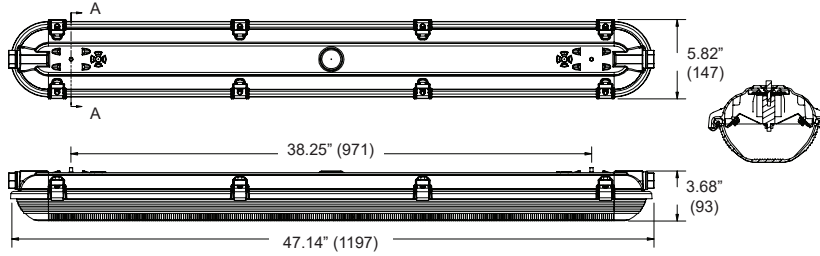

Project Name: _____ Type: _____ Quantity: _____

INTENDED USE

Gasket-enclosed, linear LED lighting rated for wet locations assures ideal illumination for commercial kitchen, garage and warehouse exteriors and interiors. Our low-profile ceiling canopy product affords high quality lighting. Mounting options include stem, chain, swivel-stem and surface. Available in 2-ft, 4-ft and 8-ft standard lengths with an IP69K rating.

¹ Only available with 90+ CRI

² Only available with standard distribution

Standard

2FT

4FT

Low Profile

2FT

4FT