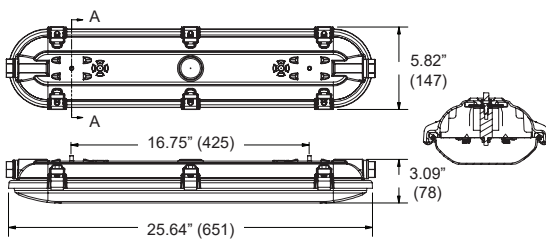

Project Name: _____ Type: _____ Quantity: _____

INTENDED USE

Gasket-enclosed, linear LED lighting rated for wet locations assures ideal illumination for commercial kitchen, garage and warehouse exteriors and interiors. Our low-profile ceiling canopy product affords high quality lighting. Mounting options include stem, chain, swivel-stem and surface. Available in 2-ft, 4-ft and 8-ft standard lengths with an IP69K rating.

¹ Only available with 90+ CRI

² Only available with standard distribution

Standard

2FT

4FT

Low Profile

2FT

4FT