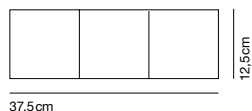

Base Atlas 3

Atlas / Atlas Ad.

- E27 PAR30 75W
- E27 LED PAR30 12W 30°
- 2800K 2300cd

Transparent polycarbonate shade that envelops the light source. Stainless steel and teflon joint. Base made of white polyamide.

○ Transparent

Translucent electrical cord

- [Download](#) Assembly Instructions
- [Download](#) 2D
- [Download](#) 3D
- [Download](#) Energy label