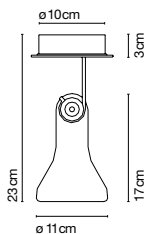

Atlas

Atlas Ad.

Base Atlas 2

Base Atlas 3

Atlas / Atlas Ad.

- E27 PAR30 75W
- E27 LED PAR30 12W 30°
- 2800K 2300cd

Transparent polycarbonate shade that envelops the light source. Stainless steel and teflon joint. Base made of white polyamide.

○ Transparent

Translucent electrical cord

- [Download](#) Assembly Instructions
- [Download](#) 2D
- [Download](#) 3D
- [Download](#) Energy label

Range

info@marset.com
www.marset.com

Atlas transforms a common bulb into a spotlight, enveloping it following its outline. Taking its nudity as the starting point, it dresses the bulb up with a transparent suit that also gives the lamp the added benefit of lightness.