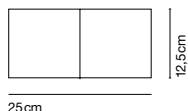

Base Atlas 2