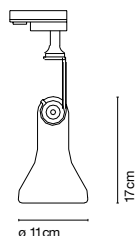

Atlas

Joan Gaspar

marset

Atlas

Atlas Ad.

Base Atlas 2

Base Atlas 3

Atlas / Atlas Ad.

- E27 PAR30 75W
- E27 LED PAR30 12W 30°
- 2800K 2300cd

Transparent polycarbonate shade that envelops the light source. Stainless steel and teflon joint. Base made of white polyamide.

○ Transparent

Translucent electrical cord

- [Download](#) Assembly Instructions
- [Download](#) 2D
- [Download](#) 3D
- [Download](#) Energy label

Range

info@marset.com
www.marset.com

Atlas transforms a common bulb into a spotlight, enveloping it following its outline. Taking its nudity as the starting point, it dresses the bulb up with a transparent suit that also gives the lamp the added benefit of lightness.