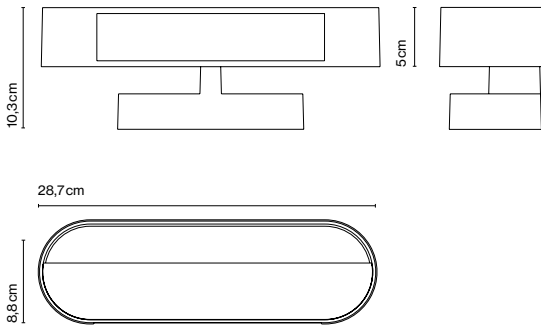

Scene

Joan Gaspar

marset

Scene

Scene

← R7s ECO 114mm 120W
 ⚡ G24 q-3 TC-DEL 26W
 LED 14W 900lm (incluido)

Structure in injection-moulded aluminium.

- White (Ral 9003)
- Silk grey (Ral 7044)
- Black (Ral 9005)

- [Download](#) Assembly Instructions
- [Download](#) 2D
- [Download](#) 3D
- [Download](#) Energy label

info@marset.com
 www.marset.com

A wall lamp which provides indirect light, Scene lights the wall in a neutral, discreet manner which combines functionality and comfort. Scene features an opening at the front which creates a halo of light to stage this theatrical effect.