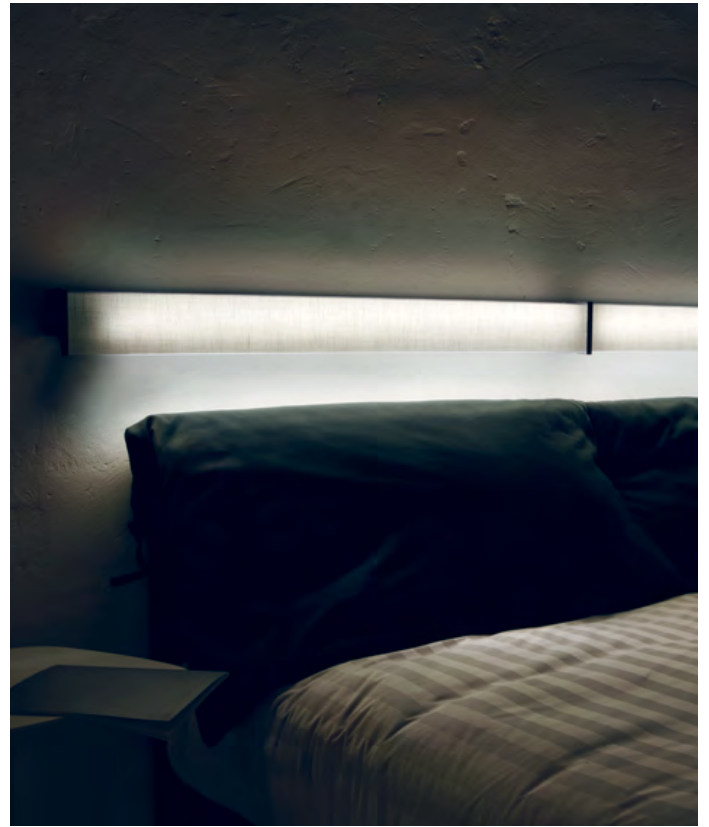

Continua

Christophe Mathieu

marset

Continua

A	
32,5 cm	2G11 18W
60,5 cm	T5 14W
90,5 cm	T5 21W
120,5 cm	T5 28W
150,5 cm	T5 35W

Extruded anodized aluminium structure and polycarbonate profile with a diffuser in white linen. Chromed aluminium side over.

Structure

- Transparent-chrome

Diffuser

- White linen

- [Download](#) Assembly Instructions
- [Download](#) Photometric data
- [Download](#) 2D
- [Download](#) 3D
- [Download](#) Energy label

Continua + Ledtube

Joint kit

info@marset.com
www.marset.com

Conceived as a modular system for producing lengthways strips of light, it is presented in five different lengths that can be installed as isolated modules or continuous strips to illuminate corridors, headboards for beds, ...