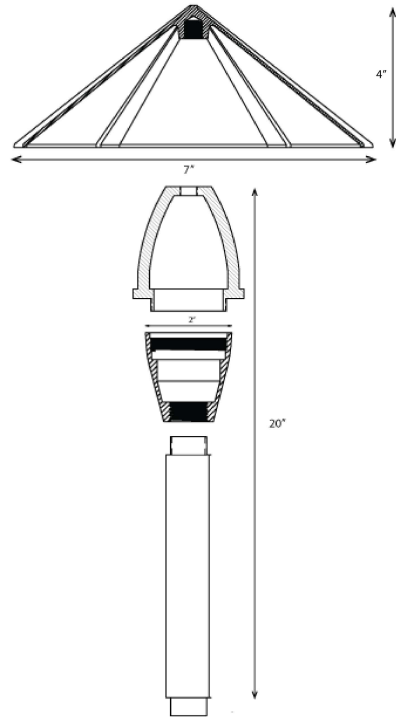

FEATURES & SPECIFICATIONS

INTENDED USE

The **Washington Low Voltage LED Architectural Landscape Path Light Fixture** is the ideal outdoor lighting solution for illuminating pathways and gardens in residential and commercial settings. The Washington Low Voltage LED Architectural Landscape Path Light Fixture features high quality durability and energy efficiency.

DETAILS

- Model Number:** 9073
- W 7" x H 20" D 7"**
- Finish:** Antique Bronze
- Construction:** Solid Die Cast Brass
- Weight:** 4 lbs

ADDITIONAL FEATURES

- Voltage:** 12V
- Lumens:** 110lms
- Dimming:** Magnetic Low Voltage (MLV)
- Color Temp:** 2700K
- Mounting:** 1/2" PVC Spike included

Ordering Information:

Example: (9073)

Model	Wattage	Optional
<input type="text" value="9073"/> 9073 Washington	<input type="text" value="20"/> 20 1.5W 35 3W	<input type="text" value="LV62"/> LV62 Tree Mount