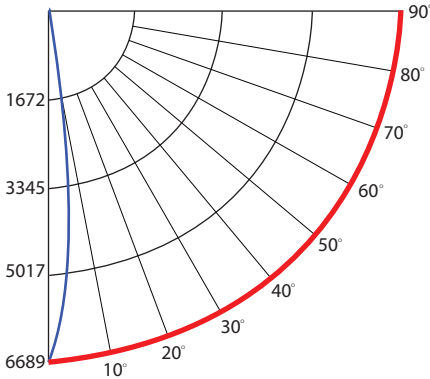

Example Configuration Layout

4" Spot Light Box - Recessed Mount Configuration & Photometrics

Luminaire Length	# of Supports Equally Space*	Spacing Chart*
1 ft. to 12 ft.	2	
12 ft. up-to 24 ft.	3	

OUTPUT PERFORMANCE

IES INDOOR REPORT Pull Down & Gimbal LED
DMM-8W-SP-30K.IES Module Only 3000K
CCT / 87 CRI / 550 Lms

OUTPUT PERFORMANCE

IES INDOOR REPORT Pull Down & Gimbal LED Module
DMM-8W-NFL-30K.IES Only 3000K CCT / 87
CRI / 500 Lms

OUTPUT PERFORMANCE

IES INDOOR REPORT Pull Down & Gimbal LED Module
DMM-8W-FL-30K.IES Only 3000K CCT / 87
CRI / 500 Lms

LUMINANCE DATE (cd/sq.m)

Angle In Degrees	Average 0-	Average 45-	Average 90-Deg
45	5950	5950	6320
55	6287	6287	6264
65	8533	8533	6221
75	20319	20319	20319
85	49996	49996	49996

LUMINANCE DATE (cd/sq.m)

Angle In Degrees	Average 0-	Average 45-	Average 90-Deg
45	6320	6320	6320
55	6264	6264	6264
65	6221	6221	6221
75	19637	19637	19637
85	50272	50272	50272

LUMINANCE DATE (cd/sq.m)

Angle In Degrees	Average 0-	Average 45-	Average 90-Deg
45	11401	11401	11401
55	9167	9167	9167
65	12026	12026	12026
75	10834	10834	10834
85	10054	10054	10054

ZONAL LUMEN SUMMARY

Zone	Lumens
0 - 10	355.03
10 - 20	128.56
20 - 30	31.63
30 - 40	10.33
40 - 50	4.54
50 - 60	4.36
60 - 70	5.12
70 - 80	7.17
80 - 90	6.57
90 - 100	.15
100 - 110	.0

ZONAL LUMEN SUMMARY

Zone	Lumens
0 - 10	223.79
10 - 20	225.33
20 - 30	22.58
30 - 40	6.53
40 - 50	3.9
50 - 60	3.48
60 - 70	3.47
70 - 80	6.07
80 - 90	5.34
90 - 100	2.22
100 - 110	.02

ZONAL LUMEN SUMMARY

Zone	Lumens
0 - 10	128.16
10 - 20	248.02
20 - 30	86.25
30 - 40	10.37
40 - 50	6.91
50 - 60	5.56
60 - 70	5.61
70 - 80	3.44
80 - 90	1.23
90 - 100	1.91
100 - 110	2.72
110 - 120	.17