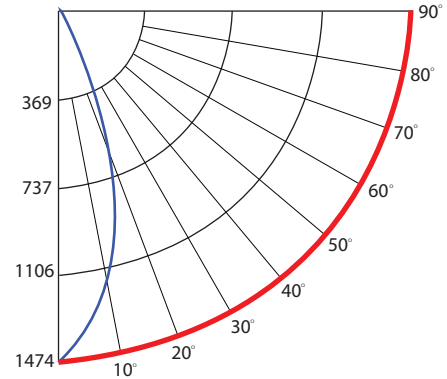

Example Configuration Layout

4" Spot Light Box - Recessed Mount Configuration & Photometrics

Luminaire Length	# of Supports Equally Space*	Spacing Chart*
1 ft. to 12 ft.	2	
12 ft. up-to 24 ft.	3	

OUTPUT PERFORMANCE

OUTPUT PERFORMANCE

IES INDOOR REPORT Pull Down & Gimbal LED Module
DMM-8W-FL-30K.IES Only 3000K CCT / 87
CRI / 500 Lms

LUMINANCE DATE (cd/sq.m)

Angle In Degrees	Average 0-	Average 45-	Average 90-Deg
45	5950	5950	6320
55	6287	6287	6264
65	8533	8533	6221
75	20319	20319	20319
85	49996	49996	49996