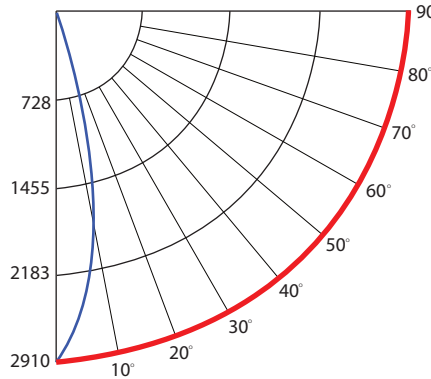

OUTPUT PERFORMANCE

IES INDOOR REPORT Pull Down & Gimbal LED Module
DMM-8W-NFL-30K.IES Only 3000K CCT / 87
CRI / 500 Lms