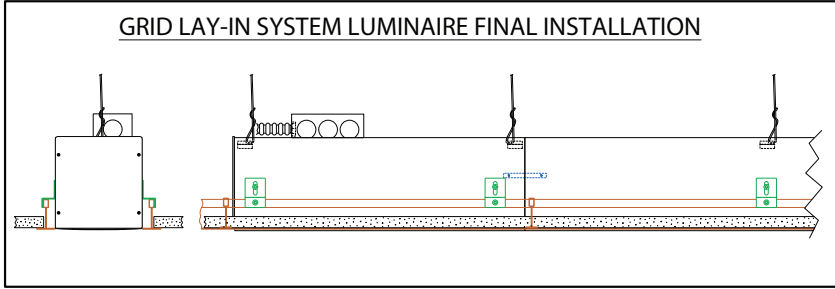

Example Configuration Layout

4" Spot Light Box - Recessed Mount Configuration & Photometrics

Luminaire Length	# of Supports Equally Space*	Spacing Chart*
1 ft. to 12 ft.	2	
12 ft. up-to 24 ft.	3	

OUTPUT PERFORMANCE