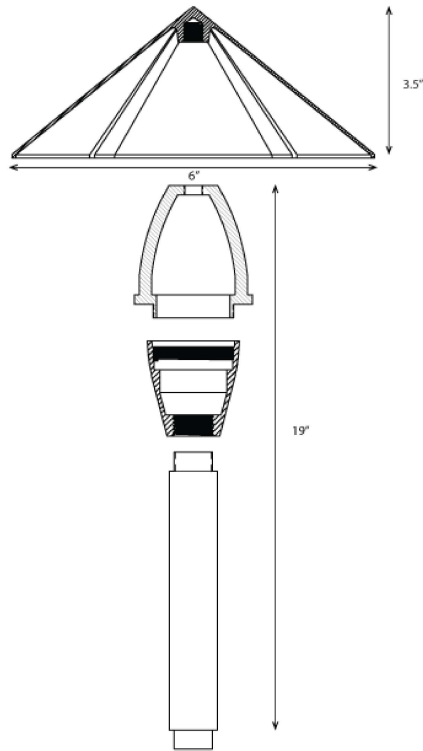

DETAILS

- Model Number:** 9084
- W 7.5" x H 22" D 7.5"**
- Lamp:** LED Bi-Pin
- Finish:** Antique Bronze
- Construction:** Solid Die Cast Brass
- Weight:** 3 lbs

ADDITIONAL FEATURES

- Voltage:** 12V
- Lumens:** 110lms
- Dimming:** Magnetic Low Voltage (MLV)
- Color Temp:** 2700K
- Mounting:** 1/2" PVC Spike Included

Ordering Information:

Example: (9084)

Model	Wattage	Finish	Optional
9084 Shrine	20 1.5W 35 3W	AB Antique Bronze	LV62 Tree Mount