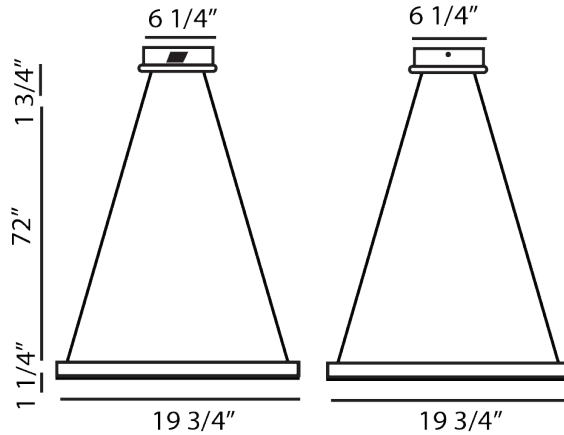

FEATURES & SPECIFICATIONS

INTENDED USE

The **Quadrato Square LED Suspended Pendant** is an Architectural Grade clear bottom ring of chrome metal filled with a bed of crystals. The Quadrato Square LED Suspended Pendant is made of high quality chrome and is ideal for energy efficiency and prolonged lifespan and brings clean lines and clear light for an elegant lighting solution for any space.

DETAILS

Model Number: 12157
L 19.75" (50.17cm) x **W** 19.75" (50.17cm) x **H** 1.25" (3.18cm)
Weight: 11.66 lbs
Finish: Chrome

ADDITIONAL FEATURES

Type: Suspended, Pendant
Voltage: 120V
Wattage: 24W
Lumens: 2160lm
Light Color Temp: 3000K
CRi: 80+
Dimming: ELV Dimming
Shade: Crystal
Support: 72" Adjustable Aircraft Cable
 Bulb included

LISTINGS

Ordering Information:

Example: (12157-120-24-216-30K)

Model	Voltage	Watts	Lumens	Light Color Temp.
<input type="text" value="12157"/> Quadrato (Square)	<input type="text" value="120"/> 120V	<input type="text" value="24"/> 24W	<input type="text" value="216"/> 2160lm	<input type="text" value="30K"/> 3000K