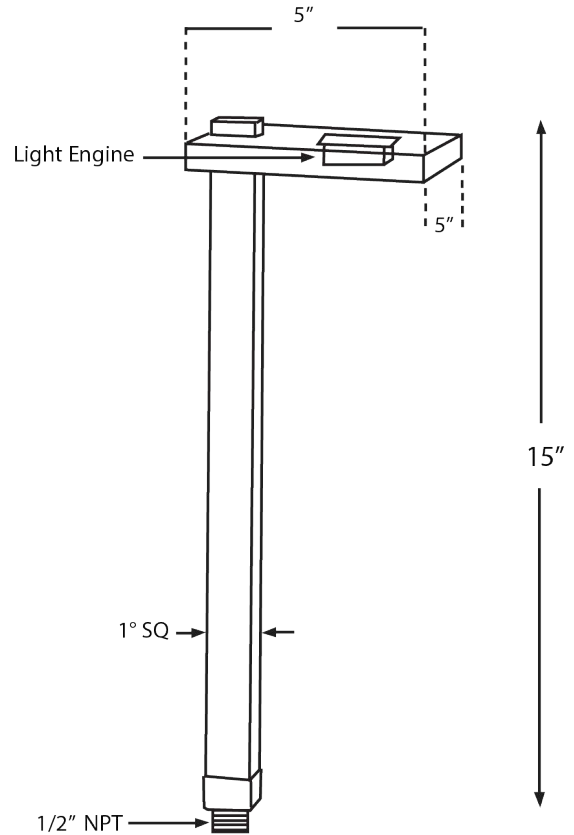

Project Name: _____ Type: _____ Quantity: _____

INTENDED USE

The Pagoda LED Architectural Landscape Contemporary Path Light is a unique lighting fixture offering quality and durability with a naturally etched finish designed to last. The Pagoda LED Architectural Landscape Contemporary Path Light is used to accent and create dramatic effect while providing a great source of lighting.

DETAILS

Model Number: 9065
 W 5" x H 15"
 Finish: PVD Satin
 Construction: Solid Brass

FEATURES

Type: Path Light
Voltage: 9-15V
Wattage: 2W
Lumens: 125lms
Dimmable
Mounting: 1/2" NPT Dual Fin Spike Included
Warranty:
 LED Component: 20 Years Residential, 10 years Commercial
Housing: Lifetime
Listing: cETLus, Wet Listed, Made in USA