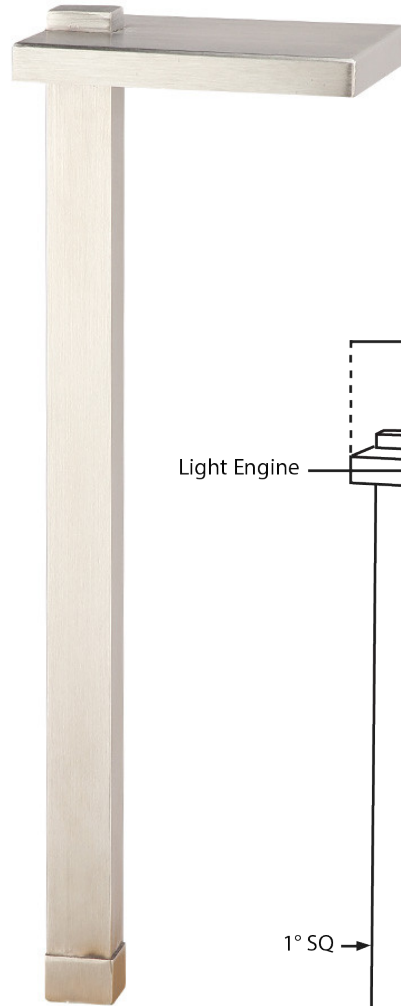

Project Name: _____ Type: _____ Quantity: _____

INTENDED USE

The Pagoda LED Architectural Landscape Contemporary Path Light is a unique lighting fixture offering quality and durability with a naturally etched finish designed to last. The Pagoda LED Architectural Landscape Contemporary Path Light is used to accent and create dramatic effect while providing a great source of lighting.

DETAILS

Model Number: 9065
 W 5" x H 15"
 Finish: PVD Satin
 Construction: Solid Brass

FEATURES

Type: Path Light
Voltage: 9-15V
Wattage: 2W
Lumens: 125lms
Dimmable
Mounting: 1/2" NPT Dual Fin Spike Included
Warranty:
 LED Component: 20 Years Residential, 10 years Commercial
Housing: Lifetime
Listing: cETLus, Wet Listed, Made in USA

Alcon Lighting 9065 Pagoda LED Architectural Landscape Contemporary Path Light

ORDERING INFORMATION Example: [9065-40K-MBR](#)

Model	Color Temp	Finish
9065	(Blank) 2700K	MBR Matte Bronze
	40K 4000K	B Black
	65K 6500K	PVDS PVD Satin
	TF Turtle Friendly <i>(4 wk lead time)</i>	SILV Silver